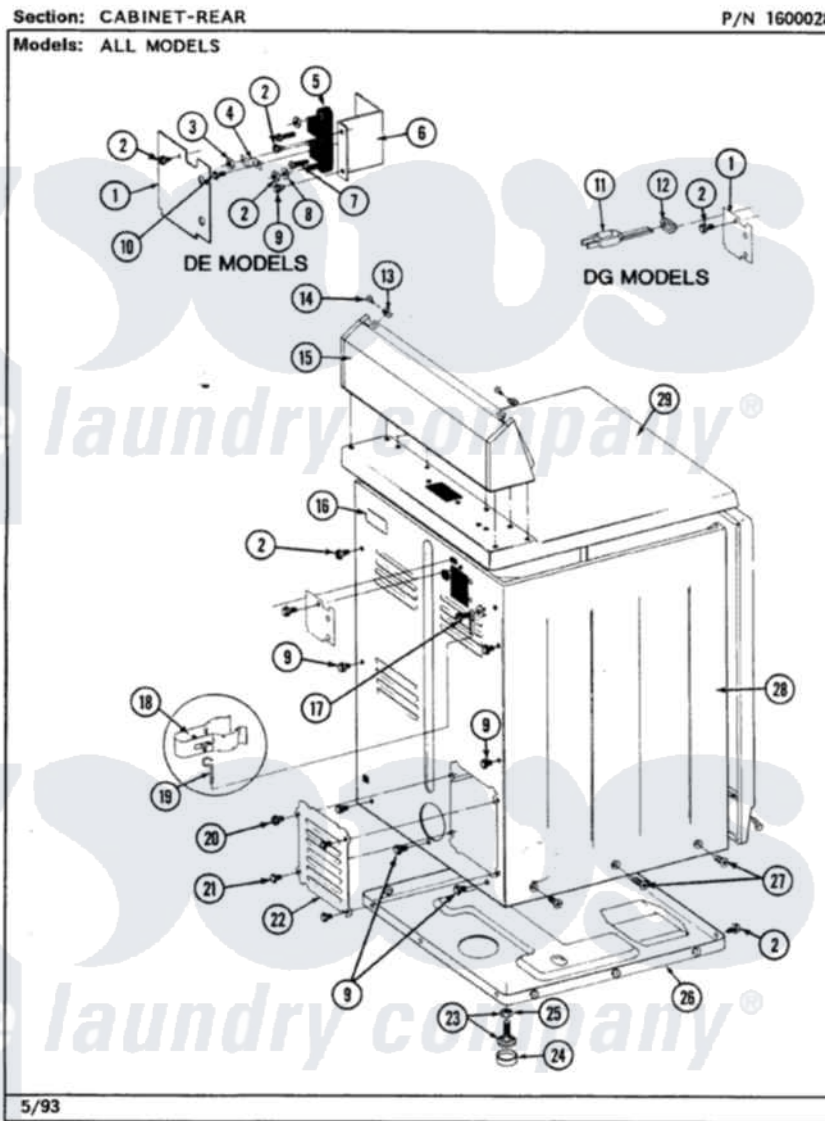

# Maytag LDE7400ADW 02 - CABINET-REAR

Maytag [Residential Maytag LDE7400ADW Dryer Parts](#) Parts Diagram 02 - CABINET-REAR  
Click on the part number to view part

Item	Original Part Number	Replaced By	Status	Part Description
1	Y312905		Not Available	COVER, TERMINAL
2	<a href="#">Y313561</a>			Screw----NA
3	311484	<a href="#">112432</a>		Nut
4	<a href="#">Y312184</a>			Strap, Grounding
5	<a href="#">400008</a>			Block, Terminal
6	<a href="#">Y312904</a>			Bracket, Terminal Block
7	Y312209	<a href="#">W10001200</a>		Screw
8	<a href="#">Y311270</a>			Washer, Terminal Block
9	Y310632	<a href="#">1163839</a>		Screw
10	Y311423	<a href="#">489483</a>		Screw 10-32 X 1/2
11	305168	<a href="#">33002916</a>		Power Cord, Canadian 240V
13	<a href="#">215075</a>			Fastener, Control Panel To Console
14	<a href="#">210932</a>			Screw, No.8 X 9/16 Ctsk Note: Screw, Inlet Duct
15	<a href="#">Y305193</a>			Console LABEL, ELECTRICAL INSTR.

16	214519		PART NOT USED-GAS MODELS ONLY
17	303846	<a href="#">22003781</a>	Screw, Ground Strap
18	<a href="#">301548</a>		Clamp, Ground Wire
19	<a href="#">311155</a>		Ground Wire And Clamp
20	<a href="#">Y313559</a>		Screw
21	211294	<a href="#">90767</a>	Screw, 8A X 3/8 HeX Washer Head Tapping
22	Y312951	Not Available	ACCESS COVER, BACK
23	<a href="#">Y305086</a>		Adjustable Leg And Nut
24	<a href="#">Y314137</a>		Foot, Rubber
25	Y052740	<a href="#">62739</a>	Nut, Lock
26	Y303361	Not Available	BASE ASSY. (UPPER & LOWER)
27	213077	Not Available	CAP FOR TIMER KNOB
28	<a href="#">307124</a>		Cabinet
29	<a href="#">307104</a>		Top Cover Assembly