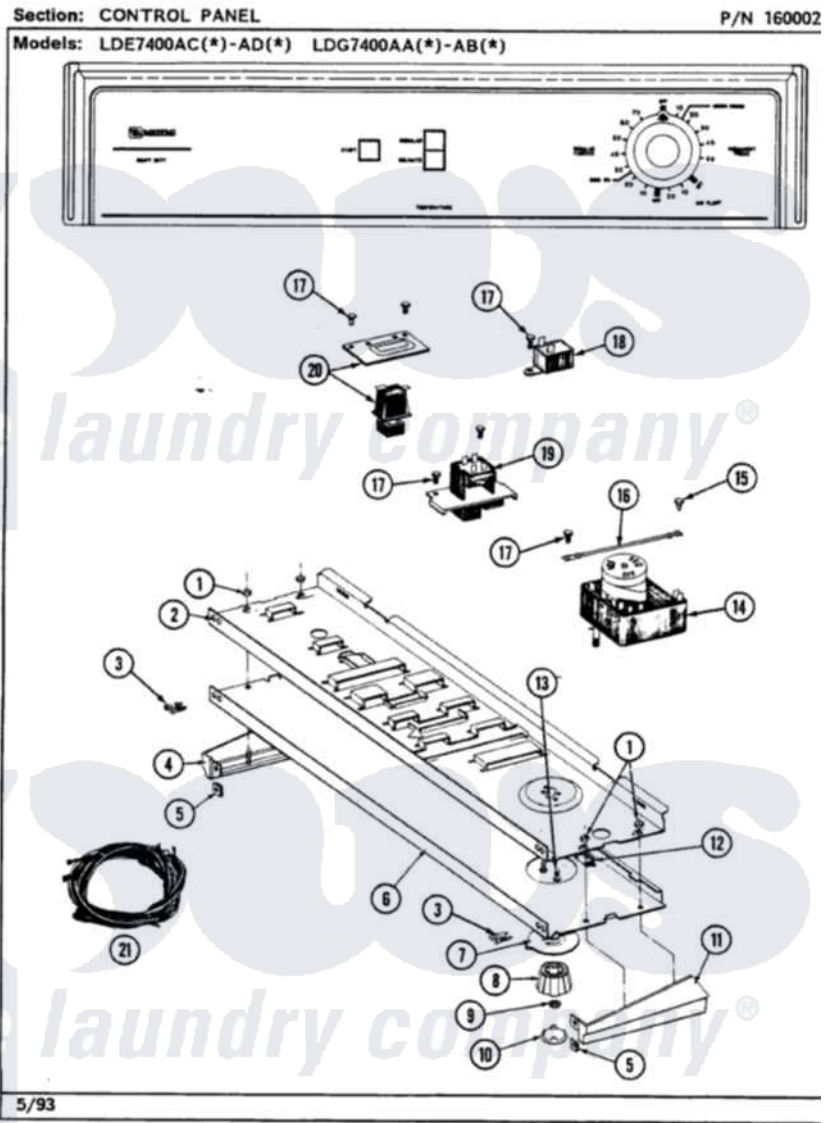

Maytag LDE7400ADW 03 - CONTROL PANEL

Maytag Residential Maytag LDE7400ADW Dryer Parts Parts Diagram 03 - CONTROL PANEL
 Click on the part number to view part

Item	Original Part Number	Replaced By	Status	Part Description
1	214872			Palnut, End Cap Note: Nut, Lamp Holder
2	314184			Back Up Plate
3	210932			Screw, No.8 X 9/16 Ctsk Note: Screw, Inlet Duct
4	207215		Not Available	END CAP LH
5	214894			Fastener, End Cap
6	307316		Not Available	CONTROL PANEL
7	315042			Dial Skirt
8	315041			Knob, Timer
9	312273			Nut, Control Knob
10	215821		Not Available	CAP, KNOB
11	207216		Not Available	END CAP RH
12	214897			Pad, Control Panel
13	315317	488234		Screw 8-32 X 1/4
14	308222			Timer
15	211204	00767		Screw, 8A X 3/8 HeX Washer

15	211294	30707	Head Tapping
16	204807		Ground Wire, Supp. Plte To Top Cover
17	211168	W10139210	Screw, 8-18 X 5/16
18	305205	694419	Mini-Buzzer
19	207365		2 Button Switch
20	307305		Switch Push To Start
21	16000327	Not Available	GUIDE, QUICK REF. - MAYTAG
"	315076	Not Available	MANUAL, USE & CARE
"	315090	Not Available	MANUAL, USE & CARE