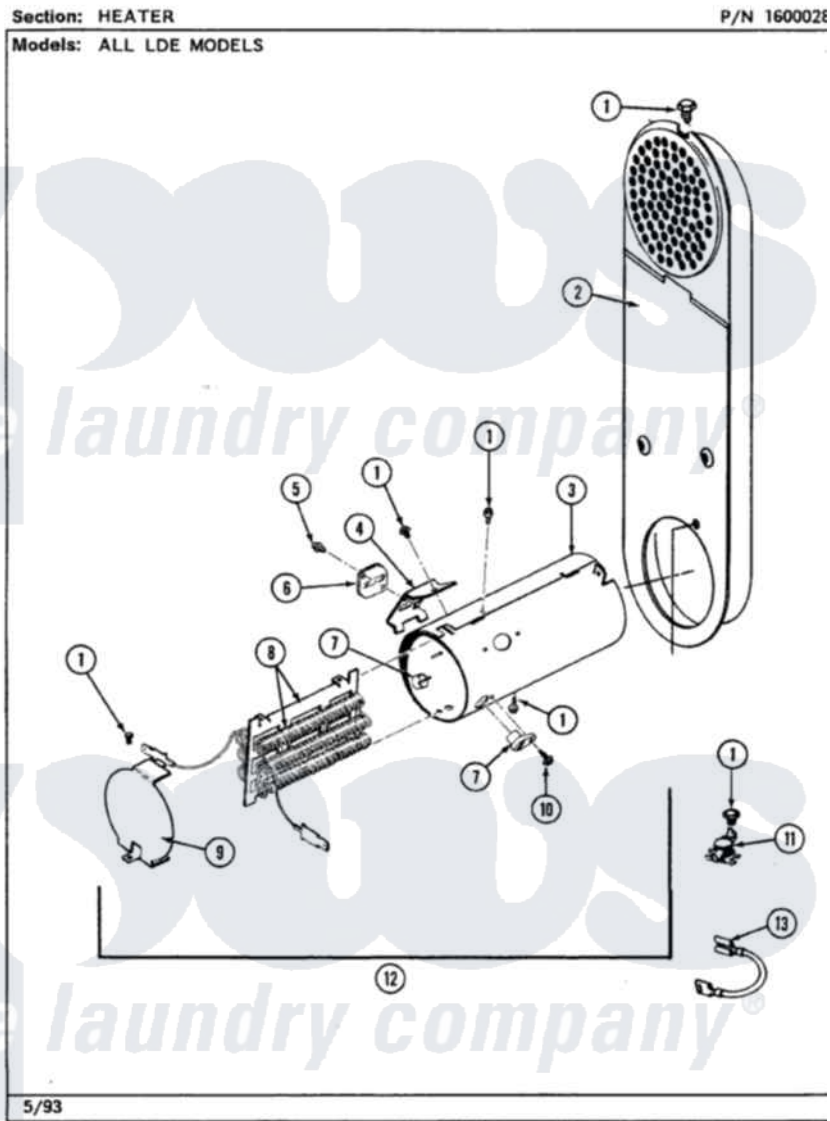

Maytag LDE7400ADW 05 - HEATER

Maytag [Residential Maytag LDE7400ADW Dryer Parts](#) Parts Diagram 05 - HEATER
Click on the part number to view part

Item	Original Part Number	Replaced By	Status	Part Description
1	211294	90767		Screw, 8A X 3/8 HeX Washer Head Tapping
2	308503		Not Available	INLET DUCT ASSEMBLY
"	307120		Not Available	INLET DUCT ASSY.
3	314995			Enclosure, Heater
4	315346			Bracket, Thermal Fuse
5	314848	W10116760		Screw
6	307473			Fuse, Thermal
7	314998			Insulator, Terminal
8	307184	Y308612		Heater Sub-Assembly
9	314999			Shield, Radiant
10	314554		Not Available	SCREW
11	308217			Thermostat, Hi-Limit
"	303396			Thermostat, Hi-Limit
12	307178			Heater Assembly
13	Y307173			Wire, Jumper