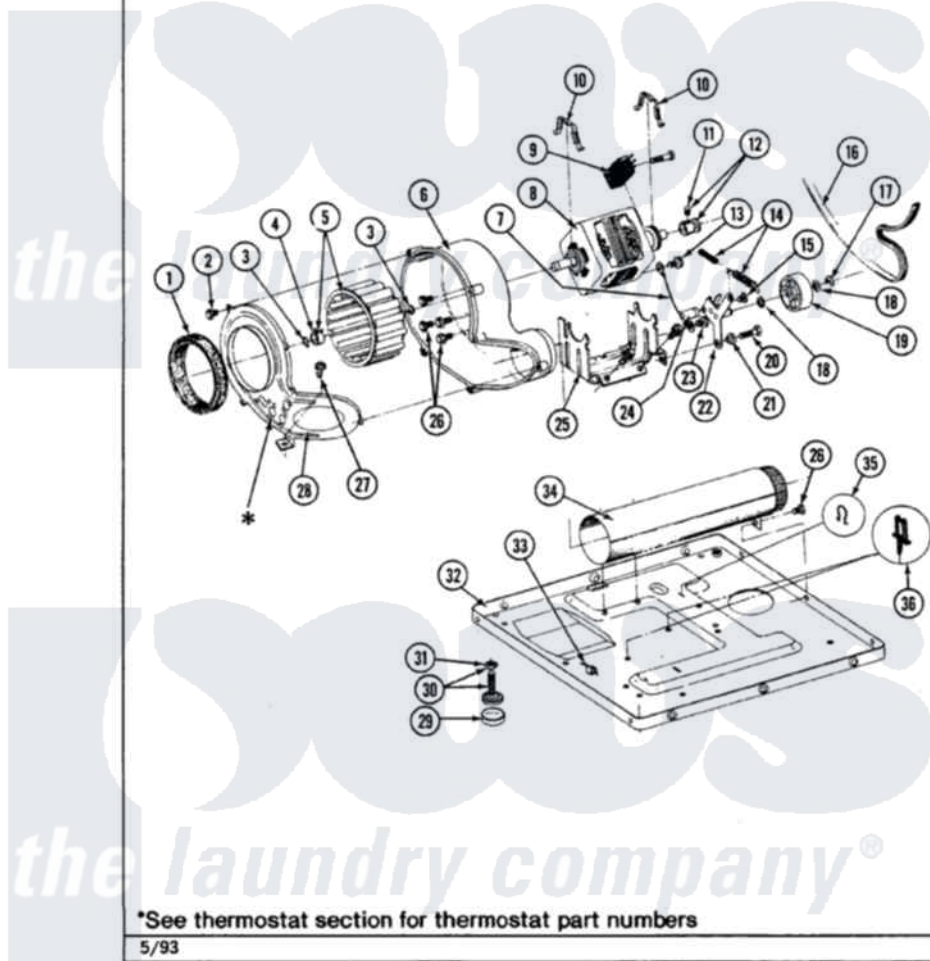

Maytag LDE7400ADW 06 - MOTOR DRIVE

Section: MOTOR DRIVE

P/N 1600028

Models: ALL MODELS

5/93

Maytag [Residential Maytag LDE7400ADW Dryer Parts](#) Parts Diagram 06 - MOTOR DRIVE

[Click on the part number to view part](#)

Item	Original Part Number	Replaced By	Status	Part Description
1	Y312901			Seal, Housing Cover
2	Y312961	W10116751		Screw
3	410233	9703438		Ring-Retrn
4	312967			Clamp, Blower Housing
5	Y303836			Blower Wheel Assembly And Clamp
6	Y312893			Housing, Blower
7	901220			Ground Wire
8	Y303358	W10410999		Motor-Drive
9	306207		Not Available	(PROD. No.303358-8 & No.303358-9)
"	Y303877		Not Available	SWITCH, MOTOR EXTERNAL START No.303358-2, No.303358-4, 303358-7
"	Y303879			Switch, Motor External Start
10	Y015825			Clip, Motor To Motor Support
11	Y053241			Set Screw, Motor Pulley
12	Y305185	6-3051850		Pulley- MO

13	910343	488234	Screw 8-32 X 1/4
14	Y303945		IDLER SPRING ASSY. W/PLUG
15	Y312961	W10116751	Screw
16	Y312959		Poly "V" Belt For Tumbler
17	312958	354987	Ring, Retaining
18	Y312527		Washer, Idler Shaft
19	Y303705	6-3037050	Pulley- ID
20	Y014874		Screw, Idler Arm And Sleeve
21	Y312894	315772	Sleeve, Idler Arm
22	Y303363	6-3033630	Idler Arm
23	211294	90767	Screw, 8A X 3/8 HeX Washer Head Tapping
24	Y313582	W10116756	Spacer
25	312897		Not Available
26	Y310632	1163839	SUPPORT, MOTOR
27	Y313561		Screw----NA
28	314846		Cover, Blower Housing
"	314778		Not Available
29	Y314137		COVER, BLOWER HOUSING
30	Y305086		Foot, Rubber
31	Y052740	62739	Adjustable Leg And Nut
32	Y303361		Not Available
33	Y310376		Nut, Lock
34	Y303442		BASE ASSY. (UPPER & LOWER)
35	410490		Clip, Door Switch Harness
36	Y313262	W10116752	EXHAUST DUCT ASSEMBLY
			Spring, Retainer Wire Harness
			Retainer-