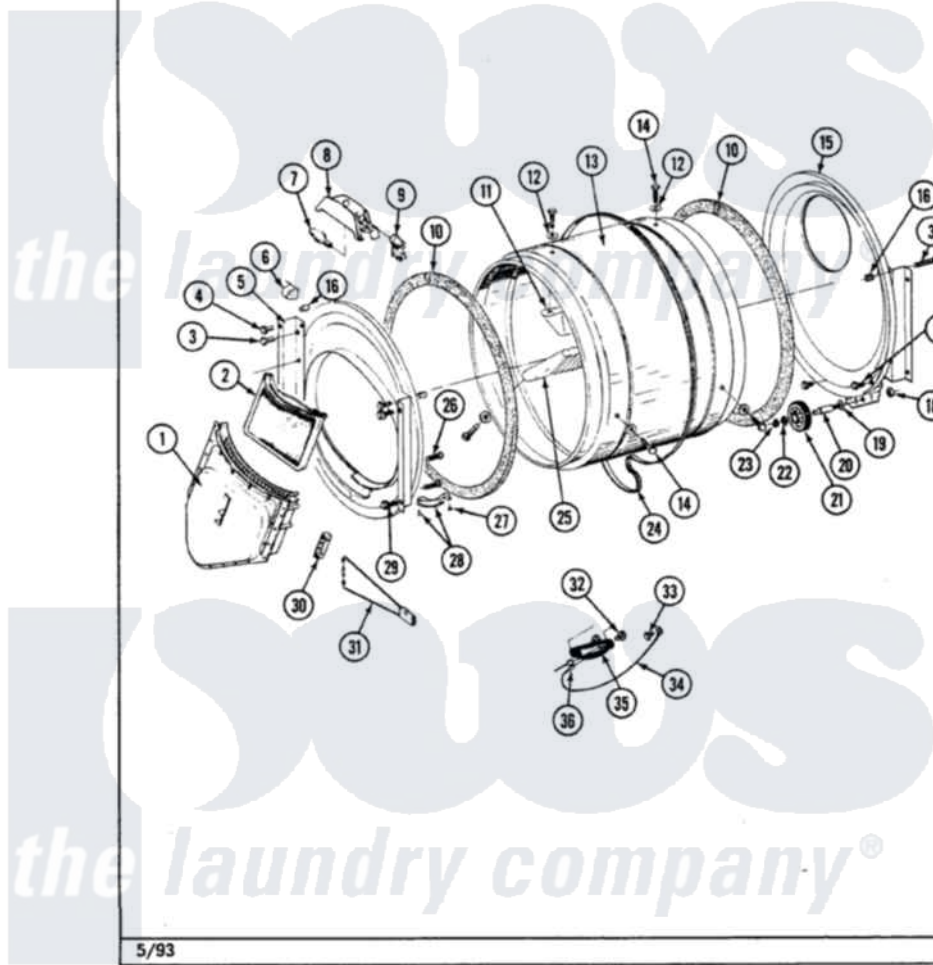

Maytag LDE7400ADW 08 - TUMBLER

Section: TUMBLER

P/N 1600028

Models: ALL MODELS

5/93

Maytag [Residential Maytag LDE7400ADW Dryer Parts](#) Parts Diagram 08 - TUMBLER

[Click on the part number to view part](#)

Item	Original Part Number	Replaced By	Status	Part Description
1	Y307112	33001016		Outlet Duct Assembly
2	Y307107	33002970		Lint Filte
"	307213	33001167		Filter, Lint
3	313764		Not Available	SCREW
4	Y313561			Screw---NA
5	307117			Tumbler Front W/Seal
"	307109	33001179		Front, Tumbler
"	307311	33001179		Front, Tumbler
6	Y310376			Clip, Door Switch Harness
7	Y307100	67001316		Bulb, Light
8	314955	33001496		Lamp- Hold
9	307097	33001496		Lamp- Hold
10	314820			Seal, Tumbler
11	314803	33001012		Baffle
12	314158			Washer, Baffle To Tumbler
13	314802		Not Available	TUMBLER W/OUT BAFFLES

		Not Available	TUMBLER W/BAFFLES
"	306663		
14	Y310759		Screw, Tumbler Baffles
15	Y307114	33001178	Back, Tumbler
"	Y308544	33001178	Back, Tumbler
16	313915	31-3915	Tech Sheet
17	211294	90767	Screw, 8A X 3/8 HeX Washer Head Tapping
18	312538	33001443	Nut, Hex
19	Y313347	312535	Washer, Vault Mounting Brk.
20	Y312948	6-3129480	Shaft- Tumbler
21	Y303373	12001541	Drum Roller/Washer Assembly--W
22	312535		Washer, Vault Mounting Brk.
23	410233	9703438	Ring-Retrn
24	Y312959		Poly "V" Belt For Tumbler
25	314804	33001004	Baffle, Tall
26	Y314110	33002917	Screw, No.10-16
27	210720		Rivet, Bearing To Tumbler Fmt
28	306508		Tumbler Bearing Kit ---W
29	Y310632	1163839	Screw
30	315020		Switch Housing
31	307206	307207	Reed Switch
32	Y251119	3177991	Screw
33	211294	90767	Screw, 8A X 3/8 HeX Washer Head Tapping
34	Y303711		Sensor Ground Wire
35	304997		Sensor Assembly With Screws
36	Y312658		Receptacle, Sensor Ground Wire