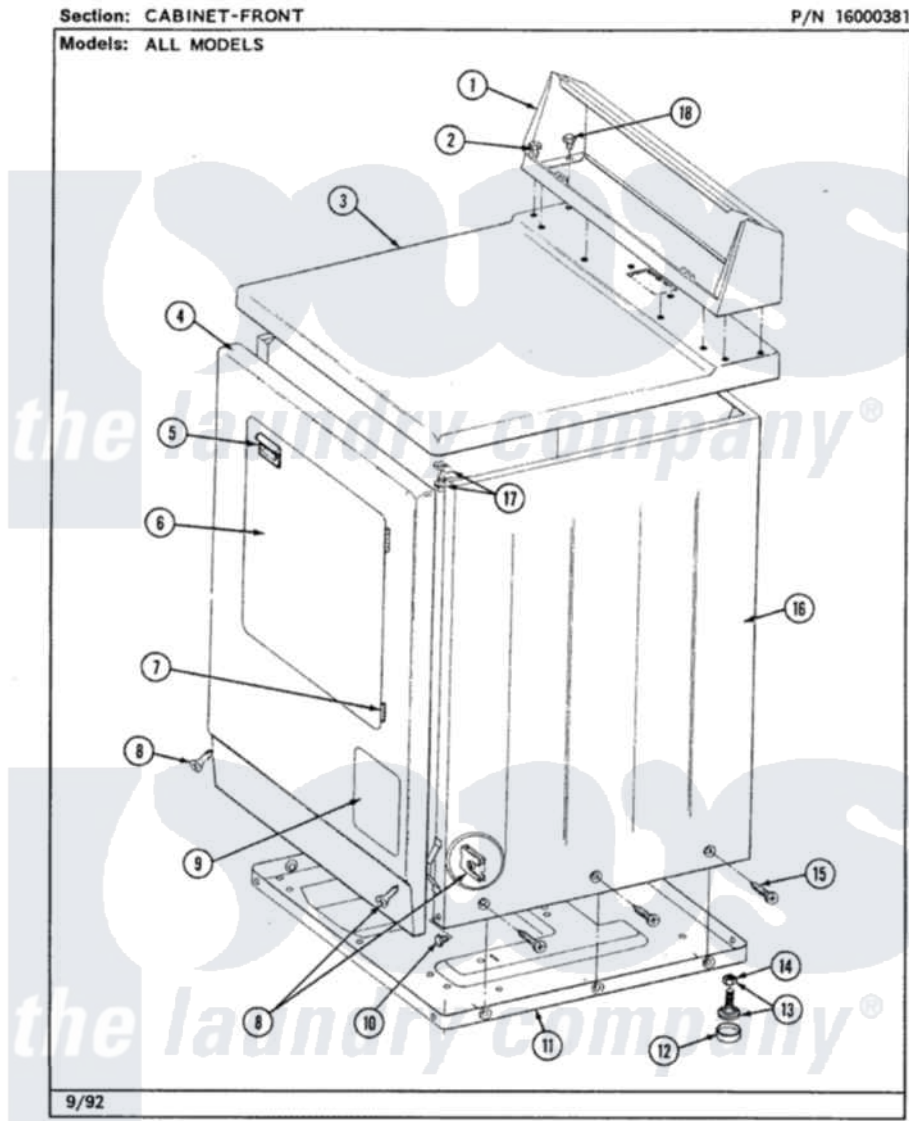

Maytag LDE7480ACL 01 - CABINET-FRONT

4

Maytag Residential Maytag LDE7480ACL Dryer Parts Parts Diagram 01 - CABINET-FRONT
Click on the part number to view part

Item	Original Part Number	Replaced By	Status	Part Description
1	305193L			Console
2	Y313559			Screw
3	307104L			Top Cover Assembly
4	308000L			Front Panel Assembly
5	314972			Handle Door ALM
6	314966L		Not Available	DOOR PANEL ALMOND
"	307111L	308061L		Door Assembly---NA
7	307099	33001230		Hinge, Door
8	204439			Screw And Fstner Assembly
10	Y310632	1163839		Screw
11	Y303361		Not Available	BASE ASSY. (UPPER & LOWER)
12	Y314137			Foot, Rubber
13	Y305086			Adjustable Leg And Nut
14	Y052740	62739		Nut, Lock
15	213007			Xfor Cabinet See Cabinet, Back

16	307124L	Not Available	CABINET ASSY ALMOND
17	204445		Screw And Fastener Assembly
18	211294	90767	Screw, 8A X 3/8 HeX Washer Head Tapping