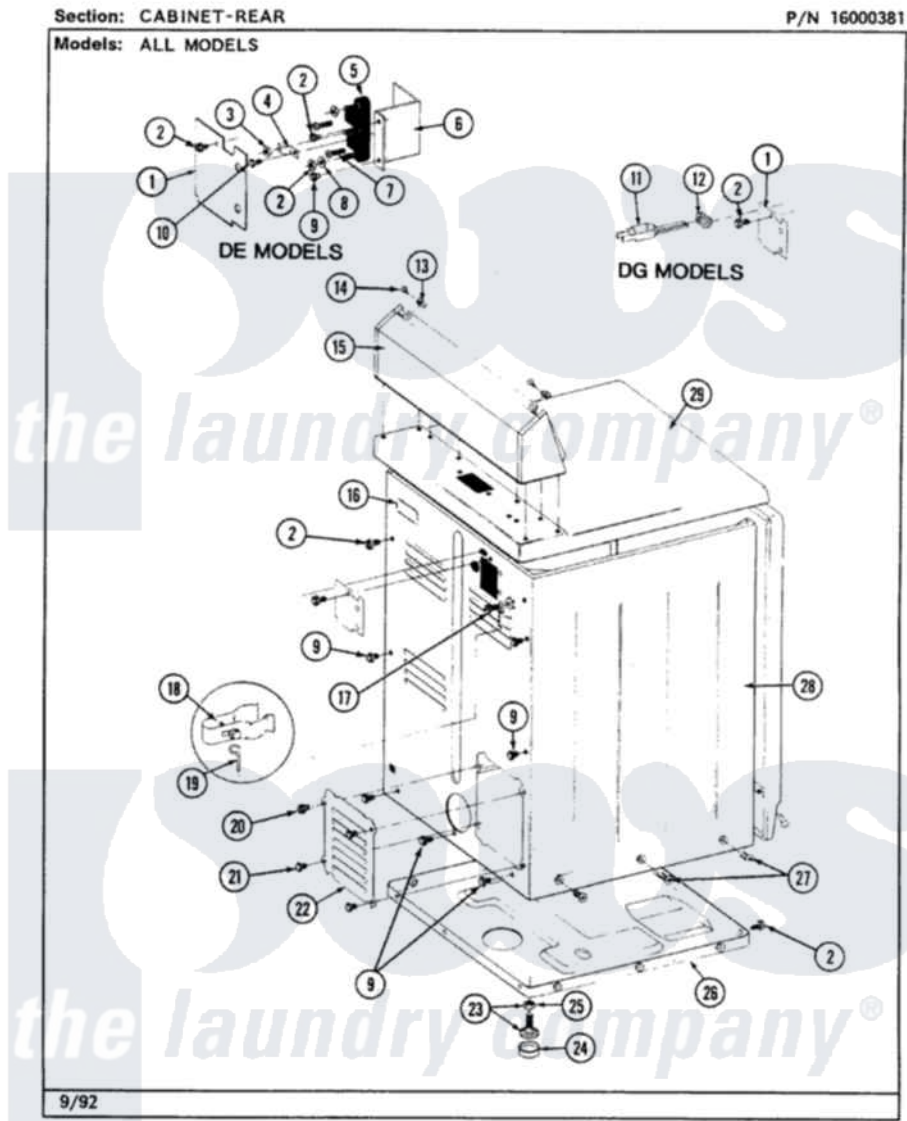

Maytag LDE7480ACL 02 - CABINET-REAR

6

Maytag [Residential Maytag LDE7480ACL Dryer Parts](#) Parts Diagram 02 - CABINET-REAR
 Click on the part number to view part

Item	Original Part Number	Replaced By	Status	Part Description
1	Y312905		Not Available	COVER, TERMINAL
2	Y313561			Screw----NA
3	311484	112432		Nut
4	Y312184			Strap, Grounding
5	400008			Block, Terminal
6	Y312904			Bracket, Terminal Block
7	Y312209	W10001200		Screw
8	Y311270			Washer, Terminal Block
9	Y310632	1163839		Screw
10	Y311423	489483		Screw 10-32 X 1/2
13	215075			Fastener, Control Panel To Console
14	210932			Screw, No.8 X 9/16 Ctsk Note: Screw, Inlet Duct
15	305193L			Console
16	214519			LABEL, ELECTRICAL INSTR. PART NOT USED-GAS MODELS ONLY

17	303846	22003781	Screw, Ground Strap
20	Y313559		Screw
21	211294	90767	Screw, 8A X 3/8 HeX Washer Head Tapping
22	Y312951	Not Available	ACCESS COVER, BACK
23	Y305086		Adjustable Leg And Nut
24	Y314137		Foot, Rubber
25	Y052740	62739	Nut, Lock
26	Y303361	Not Available	BASE ASSY. (UPPER & LOWER)
27	213077	Not Available	CAP FOR TIMER KNOB
28	307124L	Not Available	CABINET ASSY ALMOND
29	307104L		Top Cover Assembly