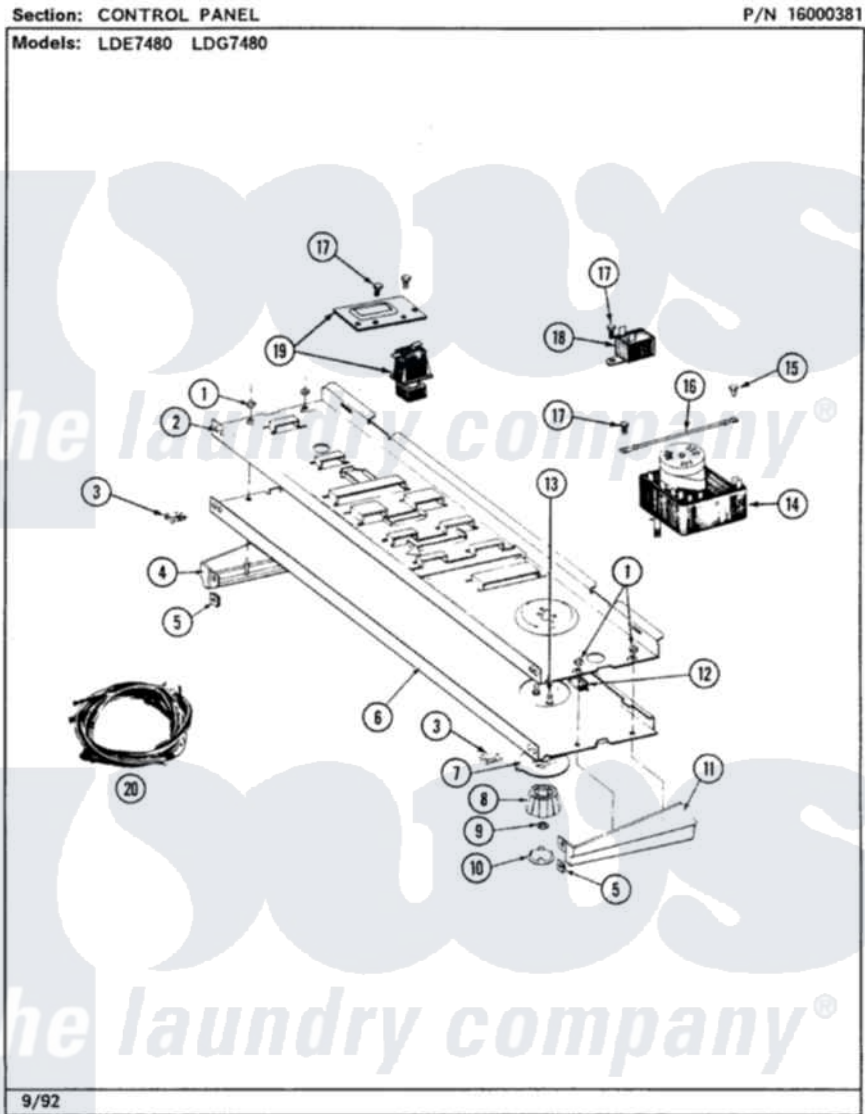

Maytag LDE7480ACL 03 - CONTROL PANEL

2

Maytag Residential Maytag LDE7480ACL Dryer Parts Parts Diagram 03 - CONTROL PANEL
 Click on the part number to view part

Item	Original Part Number	Replaced By	Status	Part Description
1	214872			Palnut, End Cap Note: Nut, Lamp Holder
2	314184			Back Up Plate
3	210932			Screw, No.8 X 9/16 Ctsk Note: Screw, Inlet Duct
4	207928		Not Available	END CAP, CTRL. PNL. (LT-BLK)
5	214894			Fastener, End Cap
6	308521		Not Available	PANEL, CONTROL
7	315042			Dial Skirt
8	315041			Knob, Timer
9	312273			Nut, Control Knob
10	215821		Not Available	CAP, KNOB
11	207927			End Cap, Control Panel
12	214897			Pad, Control Panel
13	315317	488234		Screw 8-32 X 1/4
14	Y308218			Timer RPR

15	211294	90767	Screw, 8A X 3/8 HeX Washer Head Tapping
16	204807		Ground Wire, Supp. Plte To Top Cover
17	211168	W10139210	Screw, 8-18 X 5/16
18	305205	694419	Mini-Buzzer
19	307305		Switch Push To Start
20	308319	Not Available	WIRE HARNESS