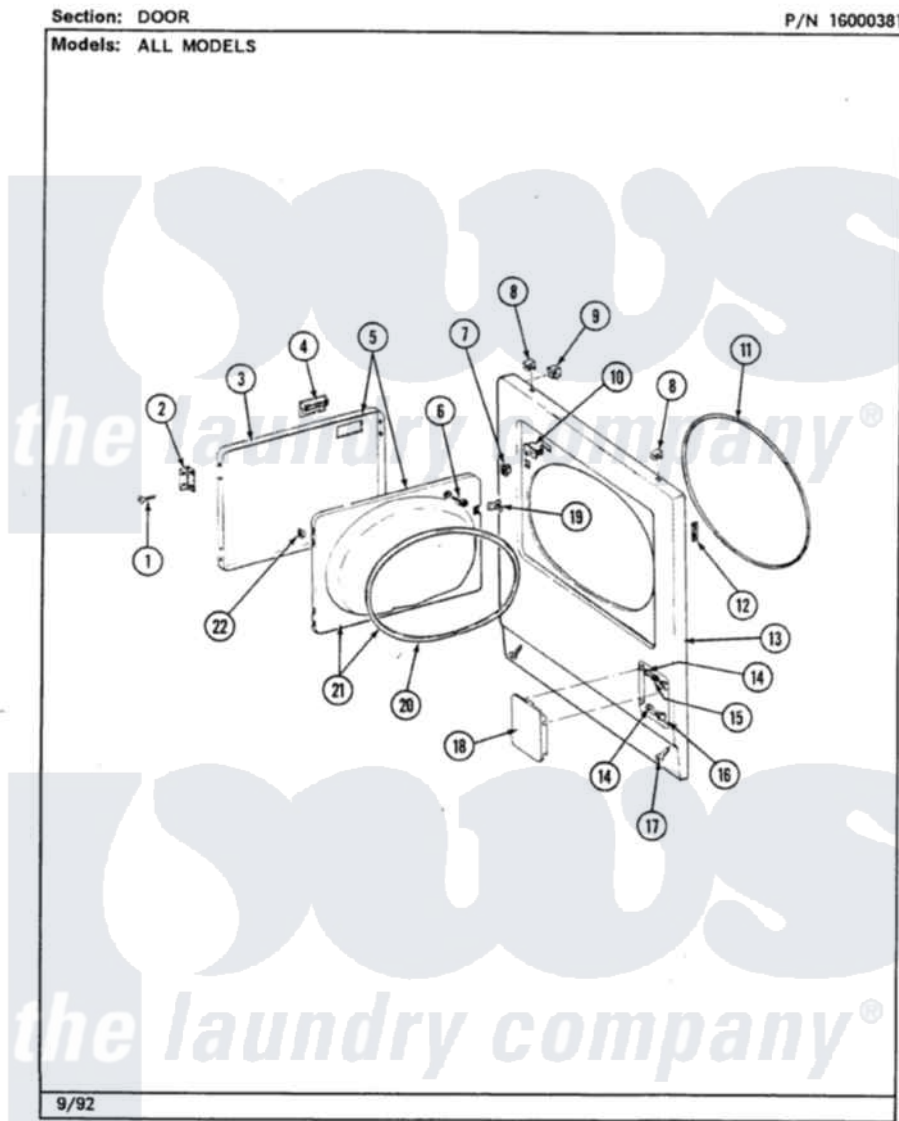

# Maytag LDE7480ACL 04 - DOOR

8

Maytag [Residential Maytag LDE7480ACL Dryer Parts](#) Parts Diagram 04 - DOOR  
Click on the part number to view part

Item	Original Part Number	Replaced By	Status	Part Description
1	<a href="#">Y314062</a>			Screw, Door Hinge And Panel
2	307099	<a href="#">33001230</a>		Hinge, Door
3	314966L		Not Available	DOOR PANEL ALMOND
4	<a href="#">314972</a>			Handle Door ALM
5	307111L	<a href="#">308061L</a>		Door Assembly----NA
6	312960	<a href="#">489355</a>		Screw, 8 X 1/2
7	<a href="#">306436</a>			Door Latch Kit--W
8	212982	<a href="#">22001650</a>		Fastener, Spring
9	<a href="#">Y310376</a>			Clip, Door Switch Harness
10	Y305753	<a href="#">W10169313</a>		Switch-Dor
11	<a href="#">314937</a>			Seal, Front Panel
12	<a href="#">Y313907</a>			Fastener, Twin
13	<a href="#">308000L</a>			Front Panel Assembly
19	314936	<a href="#">33001305</a>		Strike, Door
20	314935	<a href="#">33001192</a>		Seal, Door
21	307098		Not Available	DOOR, INNER (W/SEAL)

22 315441

Not Available

LABEL, INSTRUCTION  
CANADA

" 314941

Not Available

LABEL, INSTRUCTION

" [Y313910](#)

Clip, Door Liner To Outer  
Panel