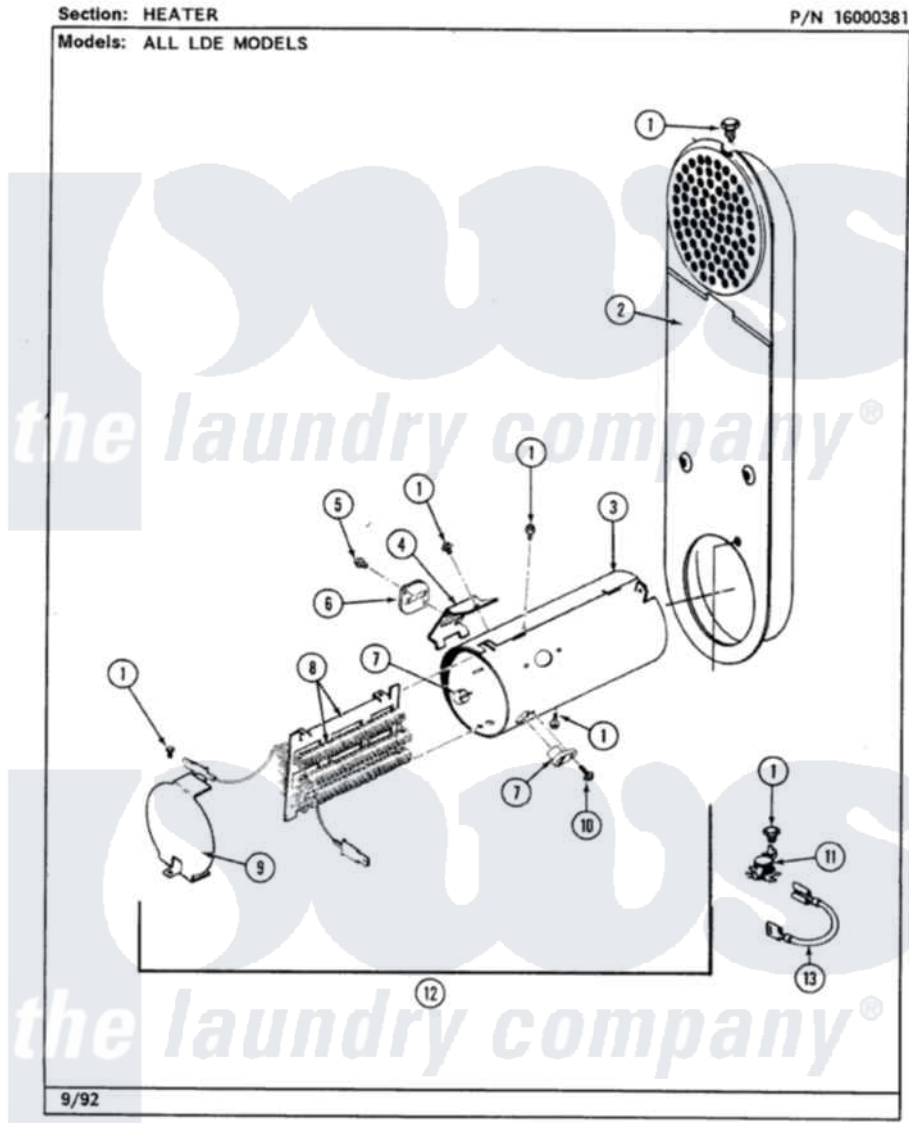

Maytag LDE7480ACL 05 - HEATER

12

Maytag [Residential Maytag LDE7480ACL Dryer Parts](#) Parts Diagram 05 - HEATER
Click on the part number to view part

Item	Original Part Number	Replaced By	Status	Part Description
1	211294	90767		Screw, 8A X 3/8 HeX Washer Head Tapping
2	308503		Not Available	INLET DUCT ASSEMBLY
"	307120		Not Available	INLET DUCT ASSY.
3	314995			Enclosure, Heater
4	315346			Bracket, Thermal Fuse
5	314848	W10116760		Screw
6	307473			Fuse, Thermal
7	314998			Insulator, Terminal
8	307184	Y308612		Heater Sub-Assembly
9	314999			Shield, Radiant
10	314554		Not Available	SCREW
11	308217			Thermostat, Hi-Limit
"	303396			Thermostat, Hi-Limit
12	307178			Heater Assembly
13	Y307173			Wire, Jumper