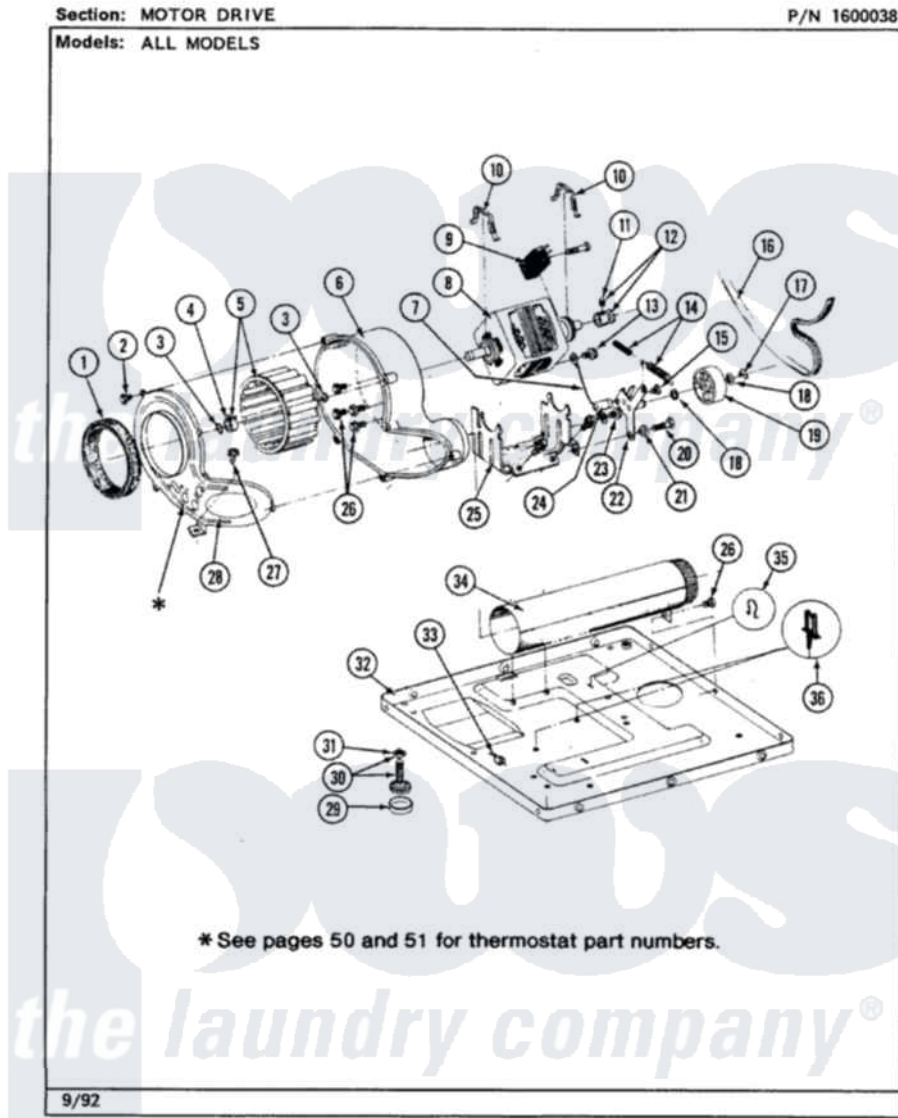

Maytag LDE7480ACL 06 - MOTOR DRIVE

16

Maytag [Residential Maytag LDE7480ACL Dryer Parts](#) Parts Diagram 06 - MOTOR DRIVE
Click on the part number to view part

Item	Original Part Number	Replaced By	Status	Part Description
1	Y312901			Seal, Housing Cover
2	Y312961	W10116751		Screw
3	410233	9703438		Ring-Retrn
4	312967			Clamp, Blower Housing
5	Y303836			Blower Wheel Assembly And Clamp
6	Y312893			Housing, Blower
7	901220			Ground Wire
8	Y303358	W10410999		Motor-Drive
9	306207		Not Available	(PROD. No.303358-8 & No.303358-9)
"	Y303877		Not Available	SWITCH, MOTOR EXTERNAL START No.303358-2, No.303358-4, 303358-7
"	Y303879			Switch, Motor External Start
10	Y015825			Clip, Motor To Motor Support
11	Y053241			Set Screw, Motor Pulley
12	Y305185	6-3051850		Pulley- MO

13	910343	488234	Screw 8-32 X 1/4
14	Y303945		IDLER SPRING ASSY. W/PLUG
15	Y312961	W10116751	Screw
16	Y312959		Poly "V" Belt For Tumbler
17	312958	354987	Ring, Retaining
18	Y312527		Washer, Idler Shaft
19	Y303705	6-3037050	Pulley- ID
20	Y014874		Screw, Idler Arm And Sleeve
21	Y312894	315772	Sleeve, Idler Arm
22	Y303363	6-3033630	Idler Arm
23	211294	90767	Screw, 8A X 3/8 HeX Washer Head Tapping
24	Y313582	W10116756	Spacer
25	312897		Not Available SUPPORT, MOTOR
26	Y310632	1163839	Screw
27	Y313561		Screw----NA
28	314846		Cover, Blower Housing
29	Y314137		Foot, Rubber
30	Y305086		Adjustable Leg And Nut
31	Y052740	62739	Nut, Lock
32	Y303361		Not Available BASE ASSY. (UPPER & LOWER)
33	Y310376		Clip, Door Switch Harness
34	Y303442		EXHAUST DUCT ASSEMBLY
35	410490		Spring, Retainer Wire Harness
36	Y313262	W10116752	Retainer-