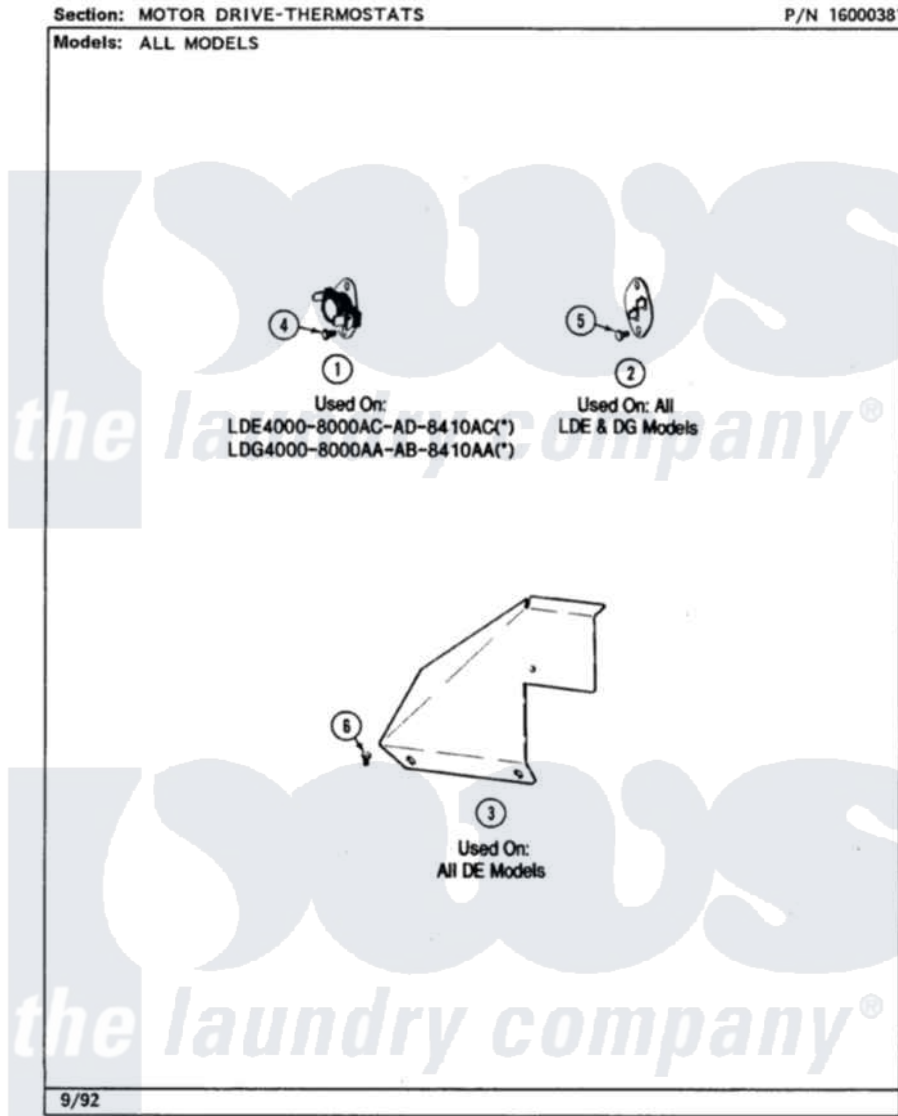

Maytag LDE7480ACL 07 - MOTOR DRIVE-THERMOSTATS

18

Maytag Residential Maytag LDE7480ACL Dryer Parts Parts Diagram 07 - MOTOR DRIVE-THERMOSTATS
[Click on the part number to view part](#)

| Item | Original Part Number | Replaced By | Status | Part Description |
|------|-------------------------|---------------------------|---------------|--|
| 1 | Y304475 | | | Cycling Thermostat 140 Deg. |
| 2 | 306604 | | | Cut-Off, Thermal Part Not Used |
| 3 | 315122 | | Not Available | COVER, THERMOSTAT PART NOT USED (MDE ONLY) |
| 4 | 211294 | 90767 | | Screw, 8A X 3/8 HeX Washer Head Tapping |
| 5 | 314848 | W10116760 | | Screw |
| 6 | Y310632 | 1163839 | | Screw |