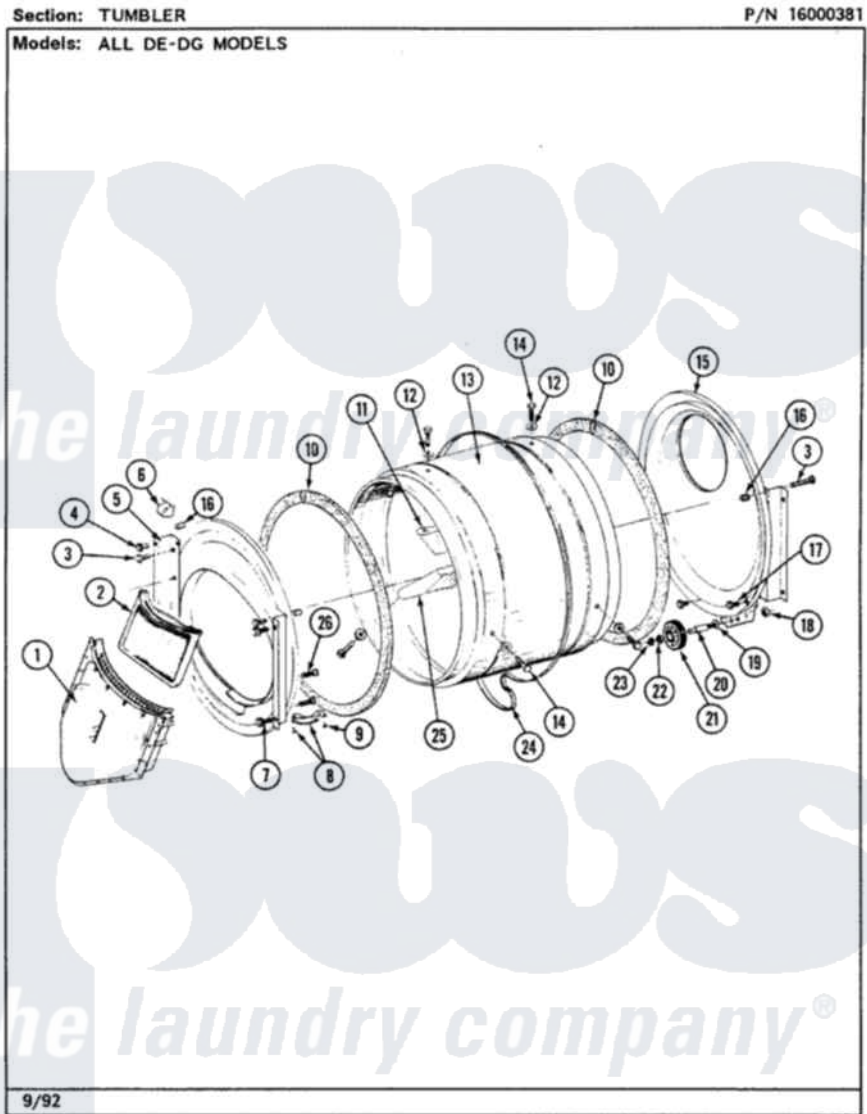

# Maytag LDE7480ACL 08 - TUMBLER

10

Maytag [Residential Maytag LDE7480ACL Dryer Parts](#) Parts Diagram 08 - TUMBLER  
Click on the part number to view part

Item	Original Part Number	Replaced By	Status	Part Description
1	Y307112	<a href="#">33001016</a>		Outlet Duct Assembly
2	Y307107	<a href="#">33002970</a>		Lint Filte
3	313764		Not Available	SCREW
4	<a href="#">Y313561</a>			Screw----NA
5	307109	<a href="#">33001179</a>		Front, Tumbler
6	<a href="#">Y310376</a>			Clip, Door Switch Harness
7	Y310632	<a href="#">1163839</a>		Screw
8	<a href="#">306508</a>			Tumbler Bearing Kit ----W
9	<a href="#">210720</a>			Rivet, Bearing To Tumbler Frnt
10	<a href="#">314820</a>			Seal, Tumbler
11	314803	<a href="#">33001012</a>		Baffle
12	<a href="#">314158</a>			Washer, Baffle To Tumbler
13	314802		Not Available	TUMBLER W/OUT BAFFLES
"	306663		Not Available	TUMBLER W/BAFFLES
14	<a href="#">Y310759</a>			Screw, Tumbler Baffles
15	Y308544	<a href="#">33001178</a>		Back, Tumbler

"	Y307114	<a href="#">33001178</a>	Back, Tumbler
16	313915	<a href="#">31-3915</a>	Tech Sheet
17	211294	<a href="#">90767</a>	Screw, 8A X 3/8 HeX Washer Head Tapping
18	312538	<a href="#">33001443</a>	Nut, Hex
19	Y313347	<a href="#">312535</a>	Washer, Vault Mounting Brk.
20	Y312948	<a href="#">6-3129480</a>	Shaft- Tumbler
21	Y303373	<a href="#">12001541</a>	Drum Roller/Washer Assembly--W
22	<a href="#">312535</a>		Washer, Vault Mounting Brk.
23	410233	<a href="#">9703438</a>	Ring-Retrn
24	<a href="#">Y312959</a>		Poly "V" Belt For Tumbler
25	314804	<a href="#">33001004</a>	Baffle, Tall
26	Y314110	<a href="#">33002917</a>	Screw, No.10-16