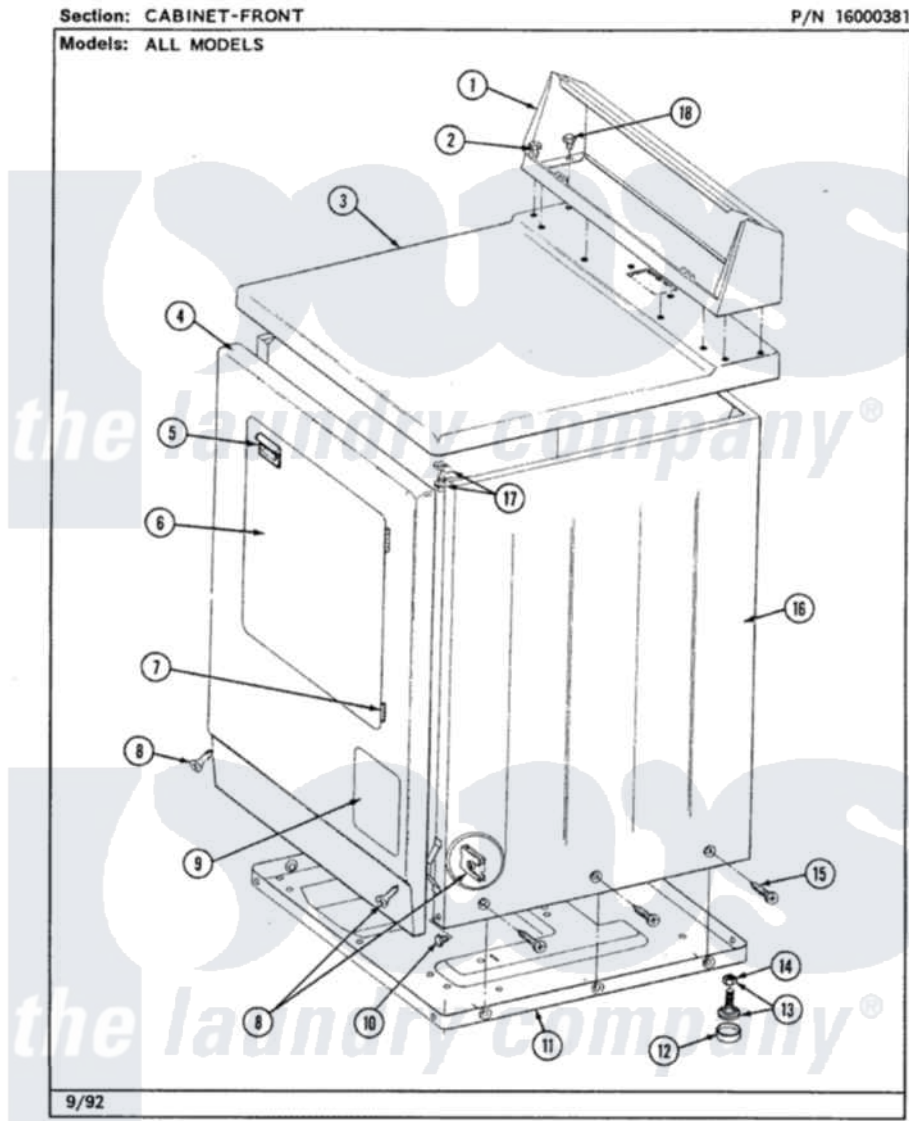

Maytag LDE7480ADL 01 - CABINET-FRONT

4

Maytag [Residential Maytag LDE7480ADL Dryer Parts](#) Parts Diagram 01 - CABINET-FRONT
Click on the part number to view part

Item	Original Part Number	Replaced By	Status	Part Description
1	305193L			Console
2	Y313559			Screw
3	307104L			Top Cover Assembly
4	308000L			Front Panel Assembly
5	314972			Handle Door ALM
6	314966L		Not Available	DOOR PANEL ALMOND
"	307111L	308061L		Door Assembly---NA
7	307099	33001230		Hinge, Door
8	204439			Screw And Fstner Assembly
10	Y310632	1163839		Screw
11	Y303361		Not Available	BASE ASSY. (UPPER & LOWER)
12	Y314137			Foot, Rubber
13	Y305086			Adjustable Leg And Nut
14	Y052740	62739		Nut, Lock
15	213007			Xfor Cabinet See Cabinet, Back

16	307124L	Not Available	CABINET ASSY ALMOND
17	204445		Screw And Fastener Assembly
18	211294	90767	Screw, 8A X 3/8 HeX Washer Head Tapping