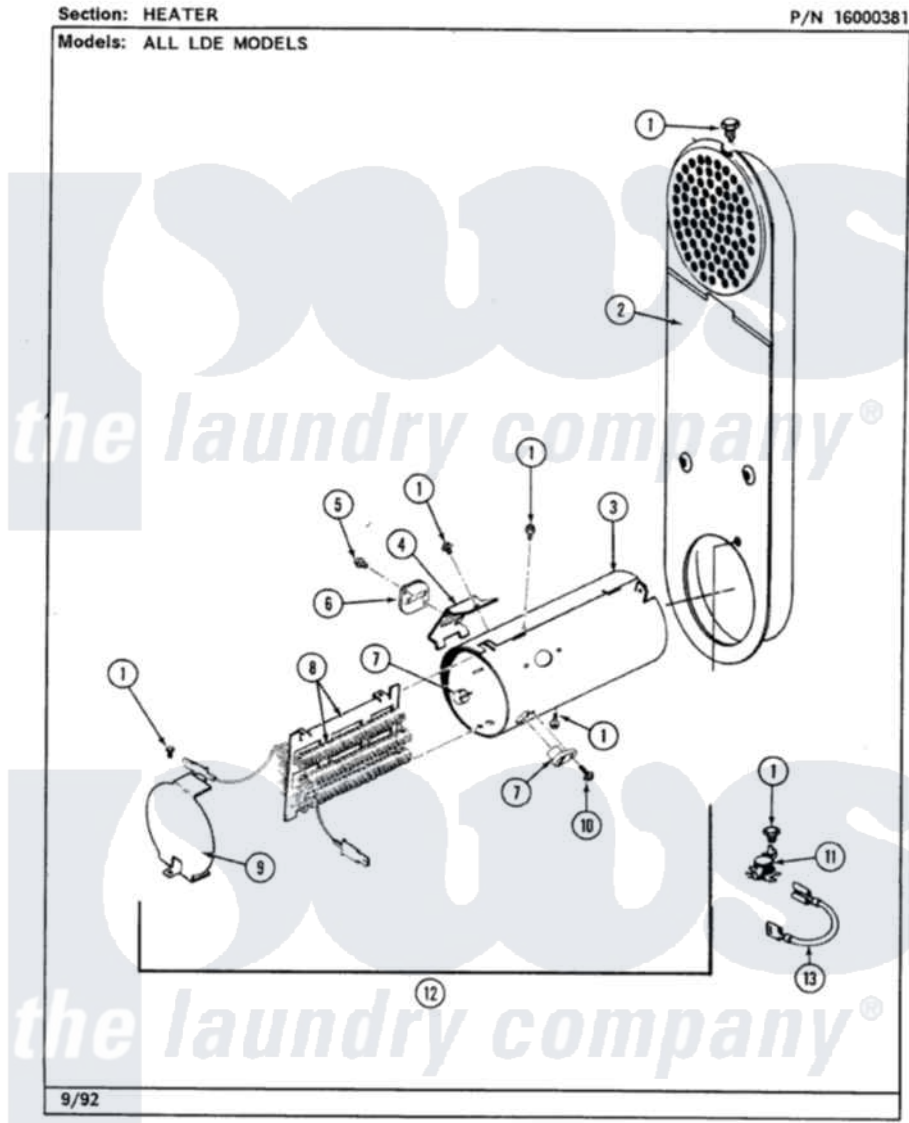

# Maytag LDE7480ADL 05 - HEATER

12

Maytag [Residential Maytag LDE7480ADL Dryer Parts](#) Parts Diagram 05 - HEATER  
Click on the part number to view part

Item	Original Part Number	Replaced By	Status	Part Description
1	211294	<a href="#">90767</a>		Screw, 8A X 3/8 HeX Washer Head Tapping
2	308503		Not Available	INLET DUCT ASSEMBLY
"	307120		Not Available	INLET DUCT ASSY.
3	<a href="#">314995</a>			Enclosure, Heater
4	<a href="#">315346</a>			Bracket, Thermal Fuse
5	314848	<a href="#">W10116760</a>		Screw
6	<a href="#">307473</a>			Fuse, Thermal
7	<a href="#">314998</a>			Insulator, Terminal
8	307184	<a href="#">Y308612</a>		Heater Sub-Assembly
9	<a href="#">314999</a>			Shield, Radiant
10	314554		Not Available	SCREW
11	<a href="#">308217</a>			Thermostat, Hi-Limit
"	<a href="#">303396</a>			Thermostat, Hi-Limit
12	<a href="#">307178</a>			Heater Assembly
13	<a href="#">Y307173</a>			Wire, Jumper