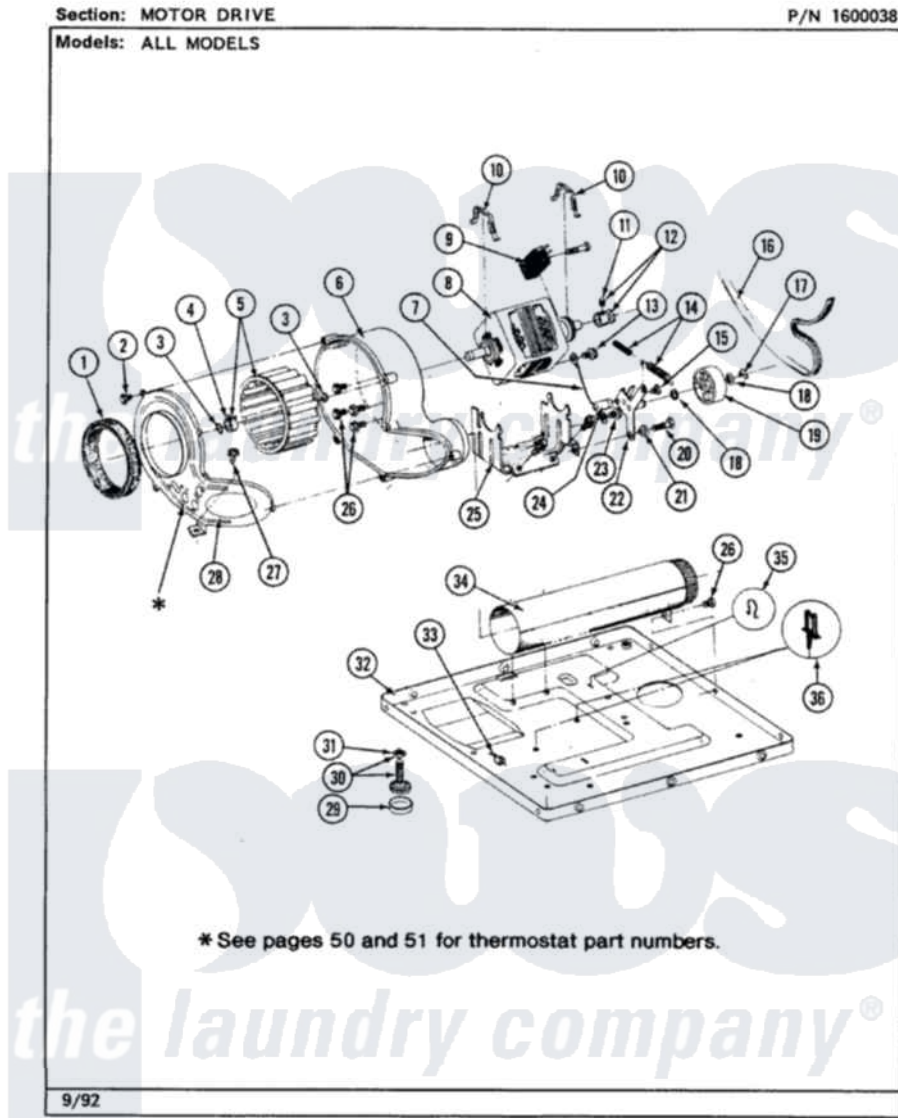

Maytag LDE7480ADL 06 - MOTOR DRIVE

16

Maytag [Residential Maytag LDE7480ADL Dryer Parts](#) Parts Diagram 06 - MOTOR DRIVE
Click on the part number to view part

Item	Original Part Number	Replaced By	Status	Part Description
1	Y312901			Seal, Housing Cover
2	Y312961	W10116751		Screw
3	410233	9703438		Ring-Retrn
4	312967			Clamp, Blower Housing
5	Y303836			Blower Wheel Assembly And Clamp
6	Y312893			Housing, Blower
7	901220			Ground Wire
8	Y303358	W10410999		Motor-Drive
9	306207		Not Available	(PROD. No.303358-8 & No.303358-9)
"	Y303877		Not Available	SWITCH, MOTOR EXTERNAL START No.303358-2, No.303358-4, 303358-7
"	Y303879			Switch, Motor External Start
10	Y015825			Clip, Motor To Motor Support
11	Y053241			Set Screw, Motor Pulley
12	Y305185	6-3051850		Pulley- MO

13	910343	488234	Screw 8-32 X 1/4
14	Y303945		IDLER SPRING ASSY. W/PLUG
15	Y312961	W10116751	Screw
16	Y312959		Poly "V" Belt For Tumbler
17	312958	354987	Ring, Retaining
18	Y312527		Washer, Idler Shaft
19	Y303705	6-3037050	Pulley- ID
20	Y014874		Screw, Idler Arm And Sleeve
21	Y312894	315772	Sleeve, Idler Arm
22	Y303363	6-3033630	Idler Arm
23	211294	90767	Screw, 8A X 3/8 HeX Washer Head Tapping
24	Y313582	W10116756	Spacer
25	312897		Not Available
26	Y310632	1163839	Screw
27	Y313561		Screw----NA
28	314846		Cover, Blower Housing
29	Y314137		Foot, Rubber
30	Y305086		Adjustable Leg And Nut
31	Y052740	62739	Nut, Lock
32	Y303361		Not Available
33	Y310376		Clip, Door Switch Harness
34	Y303442		EXHAUST DUCT ASSEMBLY
35	410490		Spring, Retainer Wire Harness
36	Y313262	W10116752	Retainer-