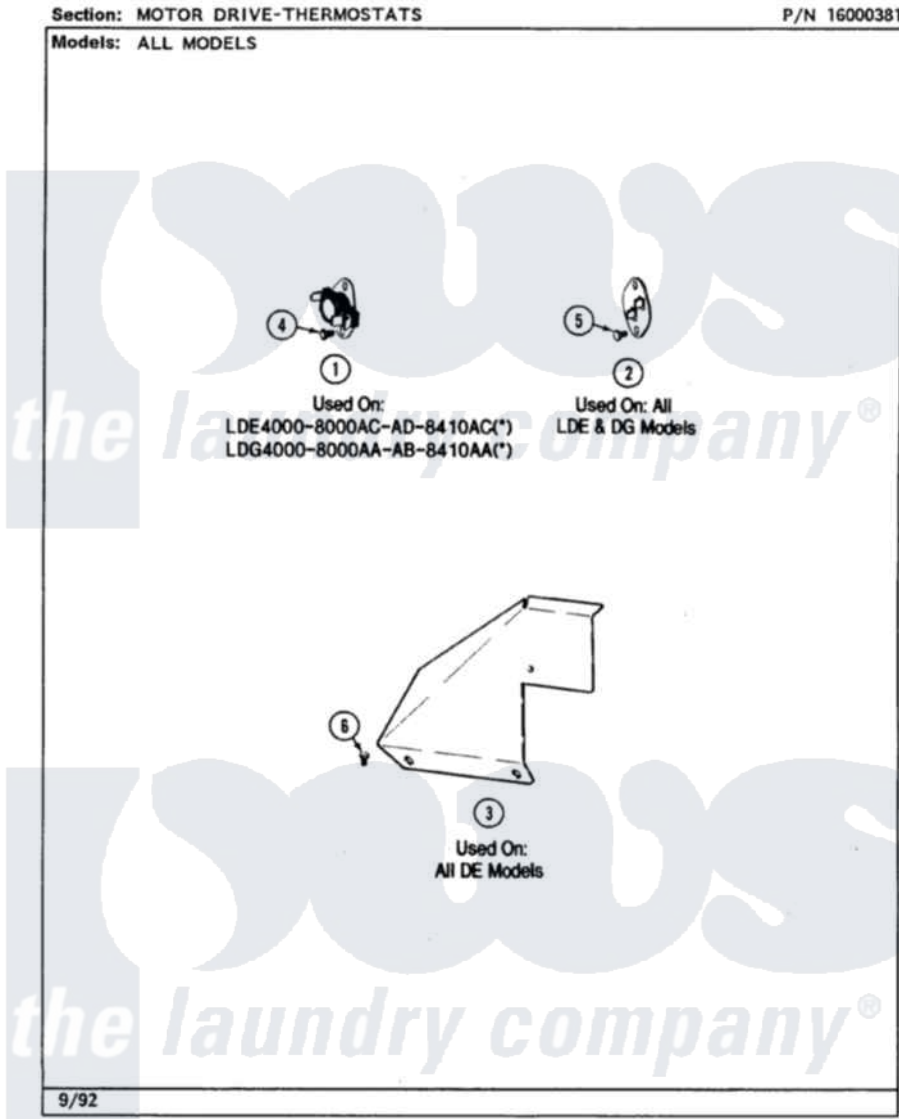

Maytag LDE7480ADL 07 - MOTOR DRIVE-THERMOSTATS

Maytag Residential Maytag LDE7480ADL Dryer Parts Parts Diagram 07 - MOTOR DRIVE-THERMOSTATS
 Click on the part number to view part

Item	Original Part Number	Replaced By	Status	Part Description
1	Y304475			Cycling Thermostat 140 Deg.
2	306604			Cut-Off, Thermal Part Not Used
3	315122		Not Available	COVER, THERMOSTAT PART NOT USED (MDE ONLY)
4	211294	90767		Screw, 8A X 3/8 HeX Washer Head Tapping
5	314848	W10116760		Screw
6	Y310632	1163839		Screw