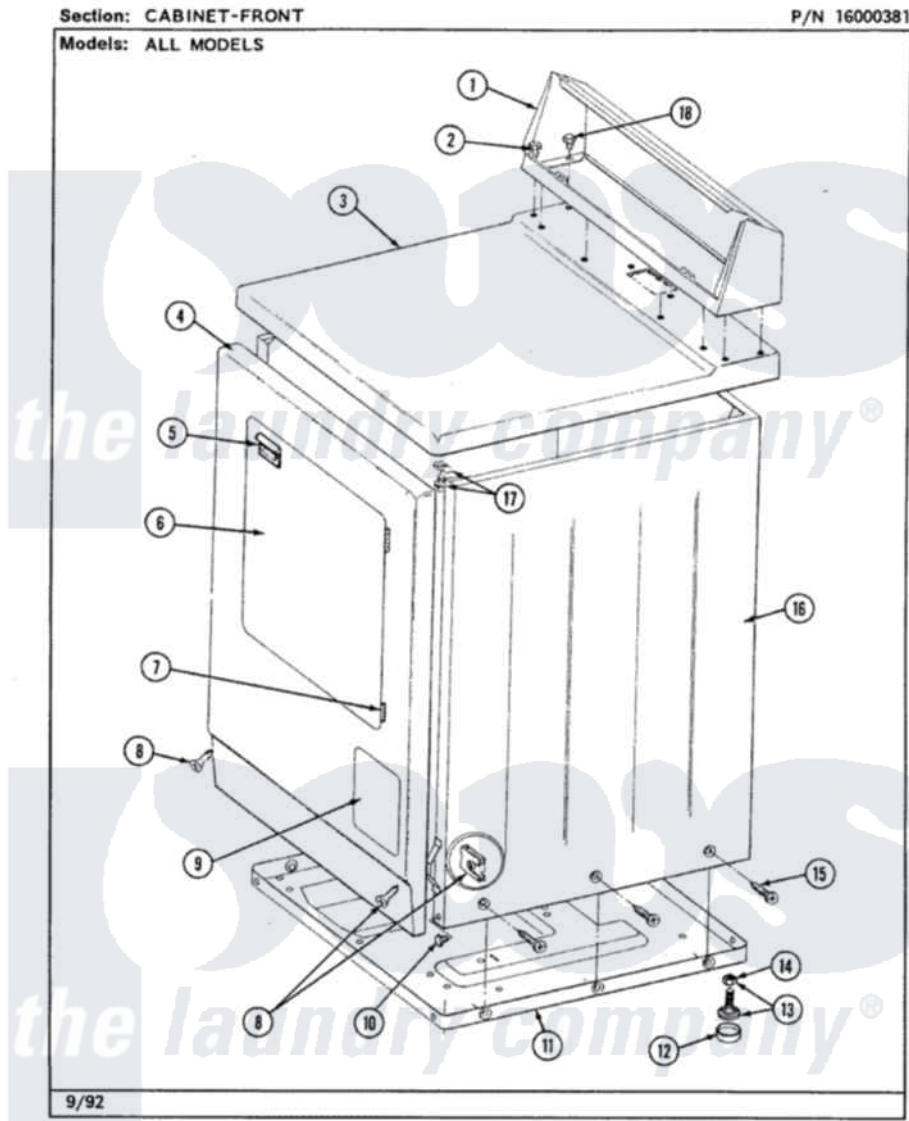

Maytag LDE7480ADW 01 - CABINET-FRONT

4

Maytag Residential Maytag LDE7480ADW Dryer Parts Parts Diagram 01 - CABINET-FRONT
 Click on the part number to view part

Item	Original Part Number	Replaced By	Status	Part Description
1	Y305193			Console
2	Y313559			Screw
3	307104			Top Cover Assembly
4	308000			Panel, Front
5	314946			Handle White
6	314966			Panel, Outer
"	Y307111		Not Available	DOOR ASSY. COMPLETE (WHT)
7	307099	33001230		Hinge, Door
8	204439			Screw And Fstner Assembly
10	Y310632	1163839		Screw
11	Y303361		Not Available	BASE ASSY. (UPPER & LOWER)
12	Y314137			Foot, Rubber
13	Y305086			Adjustable Leg And Nut
14	Y052740	62739		Nut, Lock
15	213007			Xfor Cabinet See Cabinet,

15	213007		Back
16	307124		Cabinet
17	204445		Screw And Fastener Assembly
18	211294	90767	Screw, 8A X 3/8 HeX Washer Head Tapping