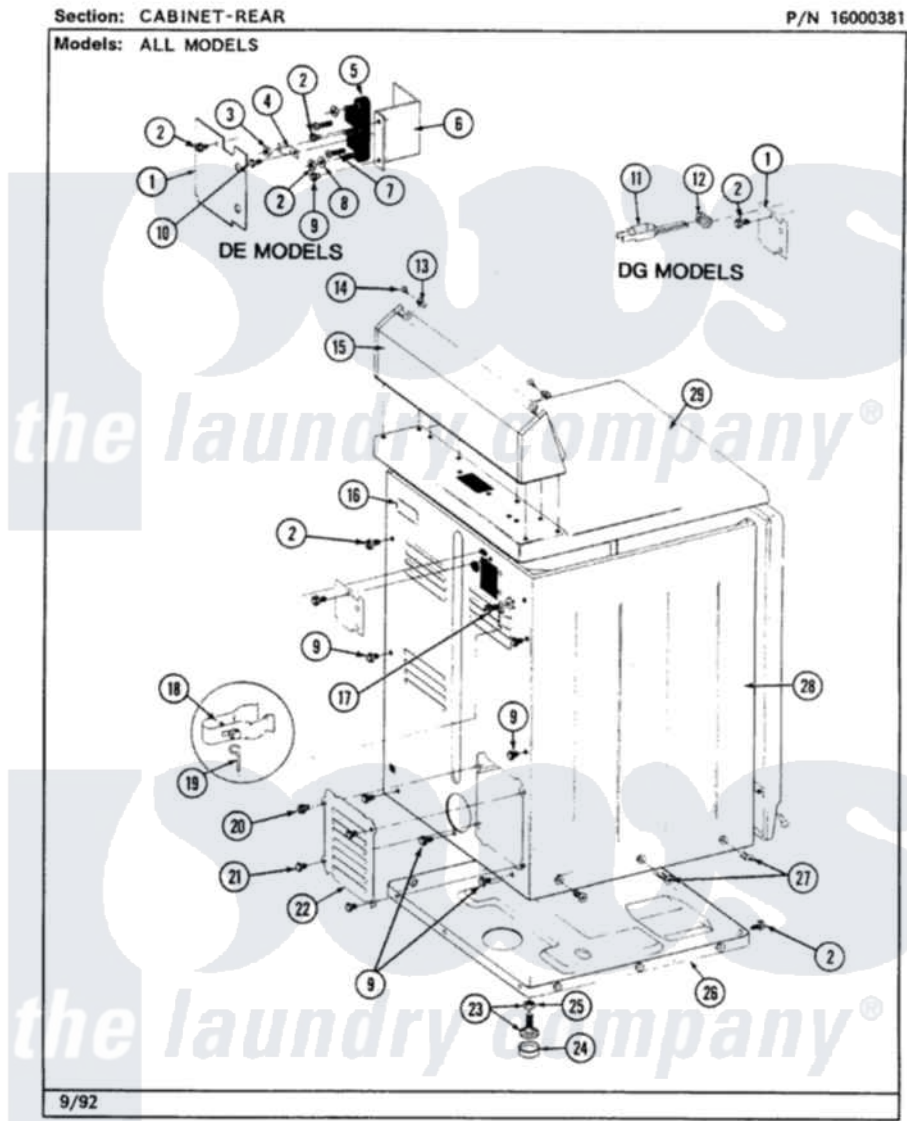

# Maytag LDE7480ADW 02 - CABINET-REAR

6

Maytag Residential Maytag LDE7480ADW Dryer Parts Parts Diagram 02 - CABINET-REAR  
 Click on the part number to view part

Item	Original Part Number	Replaced By	Status	Part Description
1	Y312905		Not Available	COVER, TERMINAL
2	<a href="#">Y313561</a>			Screw---NA
3	311484	<a href="#">112432</a>		Nut
4	<a href="#">Y312184</a>			Strap, Grounding
5	<a href="#">400008</a>			Block, Terminal
6	<a href="#">Y312904</a>			Bracket, Terminal Block
7	Y312209	<a href="#">W10001200</a>		Screw
8	<a href="#">Y311270</a>			Washer, Terminal Block
9	Y310632	<a href="#">1163839</a>		Screw
10	Y311423	<a href="#">489483</a>		Screw 10-32 X 1/2
11	305168	<a href="#">33002916</a>		Power Cord, Canadian 240V
13	<a href="#">215075</a>			Fastener, Control Panel To Console
14	<a href="#">210932</a>			Screw, No.8 X 9/16 Ctsk Note: Screw, Inlet Duct
15	<a href="#">Y305193</a>			Console LABEL, ELECTRICAL INSTR.

16	214519		PART NOT USED-GAS MODELS ONLY
17	303846	<a href="#">22003781</a>	Screw, Ground Strap
20	<a href="#">Y313559</a>		Screw
21	211294	<a href="#">90767</a>	Screw, 8A X 3/8 HeX Washer Head Tapping
22	Y312951	Not Available	ACCESS COVER, BACK
23	<a href="#">Y305086</a>		Adjustable Leg And Nut
24	<a href="#">Y314137</a>		Foot, Rubber
25	Y052740	<a href="#">62739</a>	Nut, Lock
26	Y303361	Not Available	BASE ASSY. (UPPER & LOWER)
27	213077	Not Available	CAP FOR TIMER KNOB
28	<a href="#">307124</a>		Cabinet
29	<a href="#">307104</a>		Top Cover Assembly