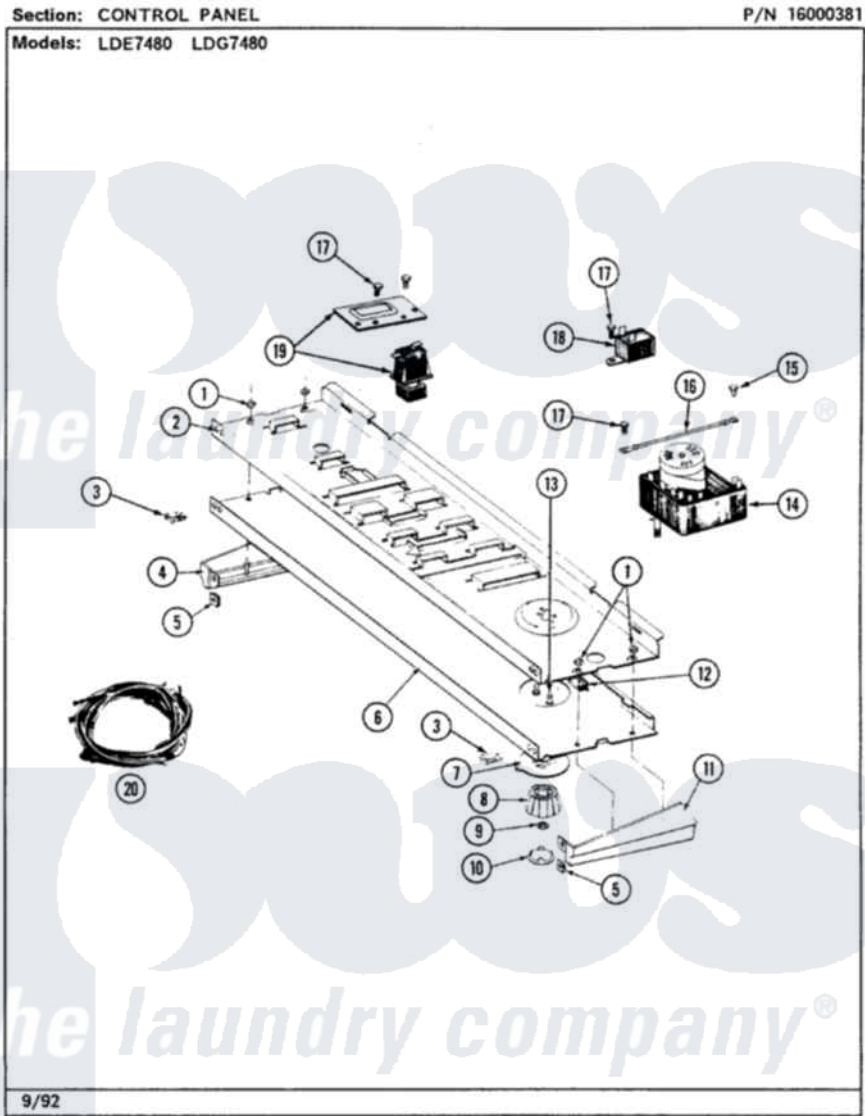

# Maytag LDE7480ADW 03 - CONTROL PANEL

2

Maytag [Residential Maytag LDE7480ADW Dryer Parts](#) Parts Diagram 03 - CONTROL PANEL  
 Click on the part number to view part

Item	Original Part Number	Replaced By	Status	Part Description
1	<a href="#">214872</a>			Palnut, End Cap Note: Nut, Lamp Holder
2	<a href="#">314184</a>			Back Up Plate
3	<a href="#">210932</a>			Screw, No.8 X 9/16 Ctsk Note: Screw, Inlet Duct
4	207928		Not Available	END CAP, CTRL. PNL. (LT-BLK)
5	<a href="#">214894</a>			Fastener, End Cap
6	308521		Not Available	PANEL, CONTROL
7	<a href="#">315042</a>			Dial Skirt
8	<a href="#">315041</a>			Knob, Timer
9	<a href="#">312273</a>			Nut, Control Knob
10	215821		Not Available	CAP, KNOB
11	<a href="#">207927</a>			End Cap, Control Panel
12	<a href="#">214897</a>			Pad, Control Panel
13	315317	<a href="#">488234</a>		Screw 8-32 X 1/4
14	<a href="#">Y308218</a>			Timer RPR

15	211294	<a href="#">90767</a>	Screw, 8A X 3/8 HeX Washer Head Tapping
16	<a href="#">204807</a>		Ground Wire, Supp. Plte To Top Cover
17	211168	<a href="#">W10139210</a>	Screw, 8-18 X 5/16
18	305205	<a href="#">694419</a>	Mini-Buzzer
19	<a href="#">307305</a>		Switch Push To Start
20	308318	Not Available	WIRE HARNESS