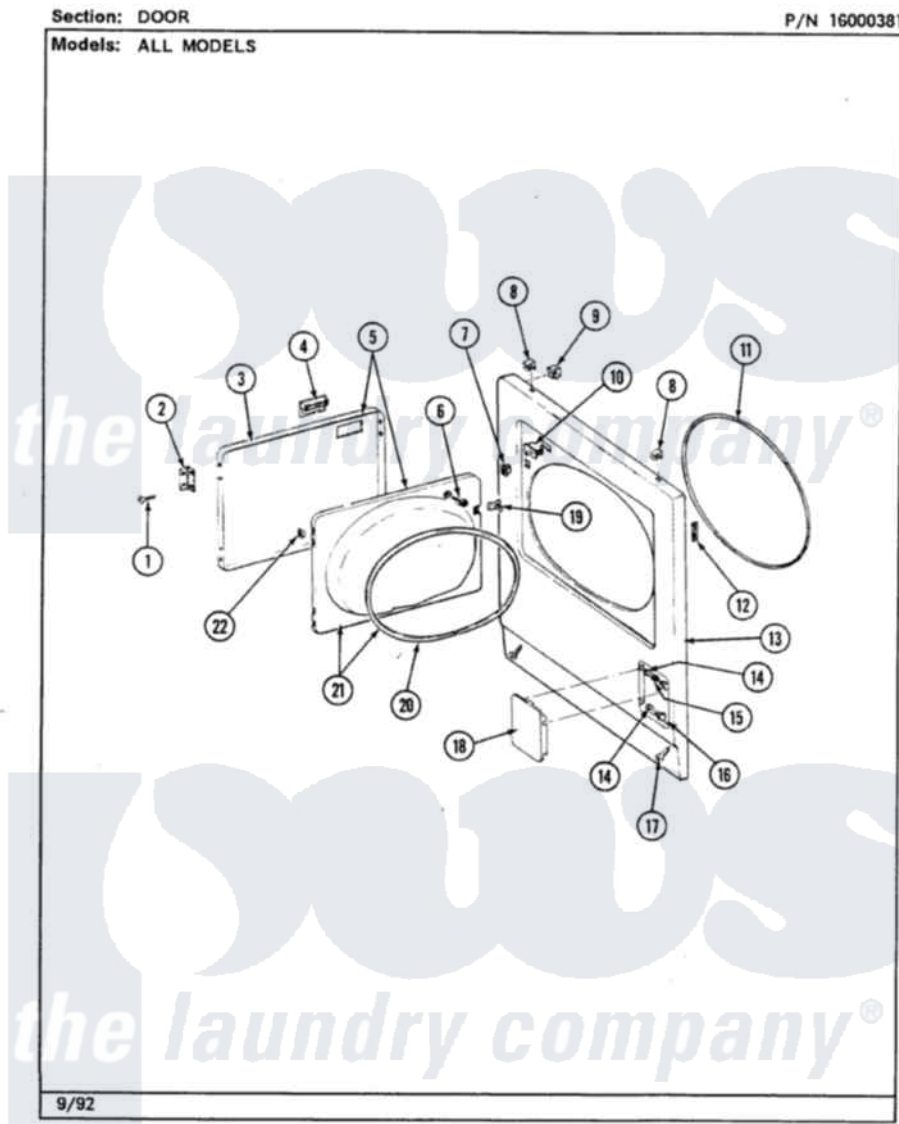

Maytag LDE7480ADW 04 - DOOR

8

Maytag [Residential Maytag LDE7480ADW Dryer Parts](#) Parts Diagram 04 - DOOR
Click on the part number to view part

Item	Original Part Number	Replaced By	Status	Part Description
1	Y314062			Screw, Door Hinge And Panel
2	307099	33001230		Hinge, Door
3	314966			Panel, Outer
4	314946			Handle White
5	Y307111		Not Available	DOOR ASSY. COMPLETE (WHT)
6	312960	489355		Screw, 8 X 1/2
7	306436			Door Latch Kit-W
8	212982	22001650		Fastener, Spring
9	Y310376			Clip, Door Switch Harness
10	Y305753	W10169313		Switch-Dor
11	314937			Seal, Front Panel
12	Y313907			Fastener, Twin
13	308000			Panel, Front
19	314936	33001305		Strike, Door
20	314935	33001192		Seal, Door
21	307098		Not Available	DOOR, INNER (W/SEAL)

22	315441	Not Available	LABEL, INSTRUCTION CANADA
"	314941	Not Available	LABEL, INSTRUCTION
"	Y313910		Clip, Door Liner To Outer Panel