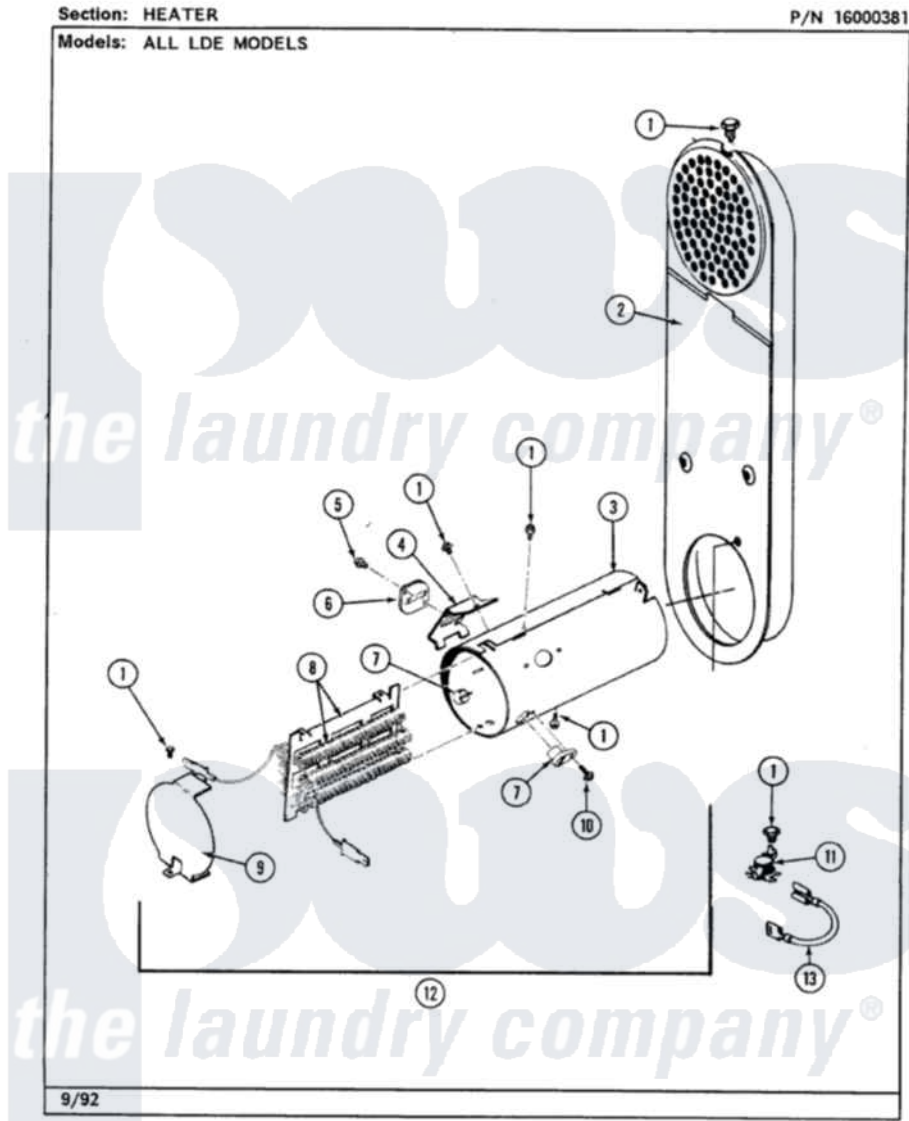

Maytag LDE7480ADW 05 - HEATER

12

Maytag [Residential Maytag LDE7480ADW Dryer Parts](#) Parts Diagram 05 - HEATER
Click on the part number to view part

Item	Original Part Number	Replaced By	Status	Part Description
1	211294	90767		Screw, 8A X 3/8 HeX Washer Head Tapping
2	308503		Not Available	INLET DUCT ASSEMBLY
"	307120		Not Available	INLET DUCT ASSY.
3	314995			Enclosure, Heater
4	315346			Bracket, Thermal Fuse
5	314848	W10116760		Screw
6	307473			Fuse, Thermal
7	314998			Insulator, Terminal
8	307184	Y308612		Heater Sub-Assembly
9	314999			Shield, Radiant
10	314554		Not Available	SCREW
11	308217			Thermostat, Hi-Limit
"	303396			Thermostat, Hi-Limit
12	307178			Heater Assembly
13	Y307173			Wire, Jumper