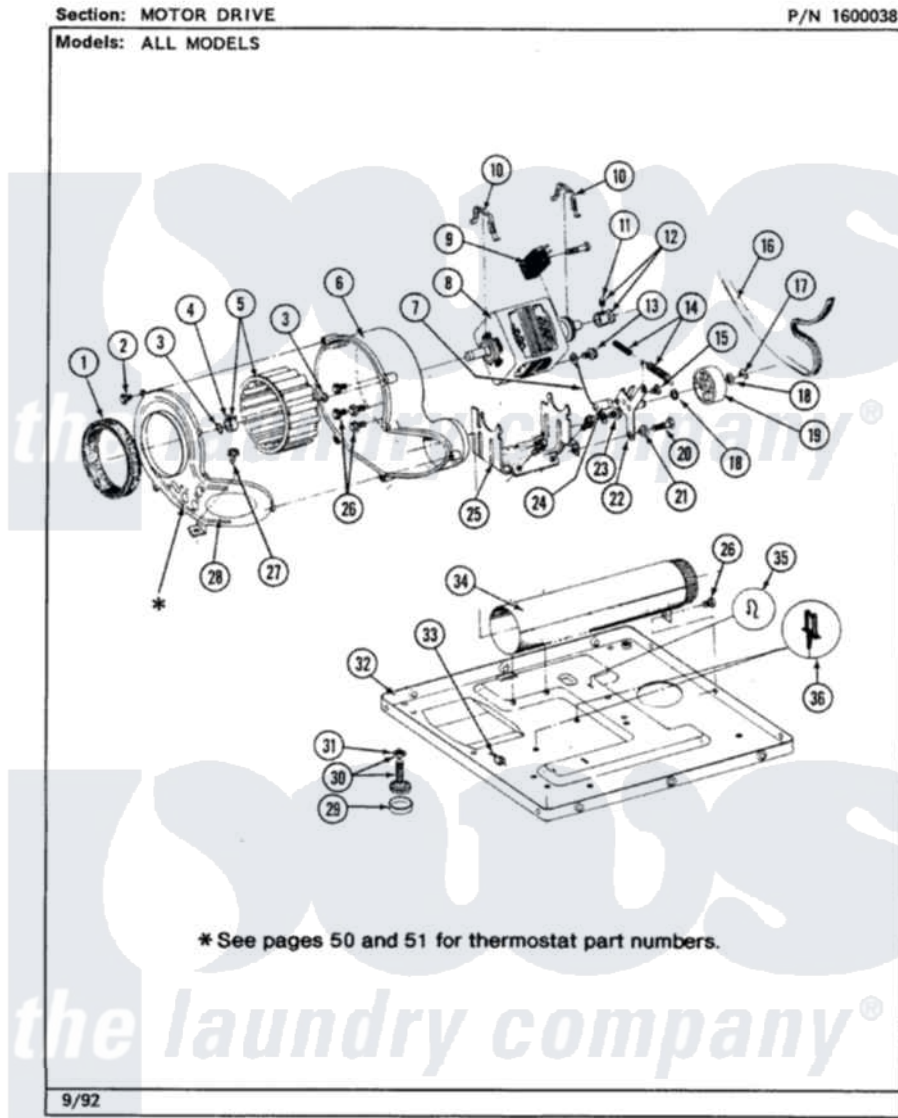

Maytag LDE7480ADW 06 - MOTOR DRIVE

16

Maytag [Residential Maytag LDE7480ADW Dryer Parts](#) Parts Diagram 06 - MOTOR DRIVE
Click on the part number to view part

Item	Original Part Number	Replaced By	Status	Part Description
1	Y312901			Seal, Housing Cover
2	Y312961	W10116751		Screw
3	410233	9703438		Ring-Retrn
4	312967			Clamp, Blower Housing
5	Y303836			Blower Wheel Assembly And Clamp
6	Y312893			Housing, Blower
7	901220			Ground Wire
8	Y303358	W10410999		Motor-Drive
9	306207		Not Available	(PROD. No.303358-8 & No.303358-9)
"	Y303877		Not Available	SWITCH, MOTOR EXTERNAL START No.303358-2, No.303358-4, 303358-7
"	Y303879			Switch, Motor External Start
10	Y015825			Clip, Motor To Motor Support
11	Y053241			Set Screw, Motor Pulley
12	Y305185	6-3051850		Pulley- MO

13	910343	488234	Screw 8-32 X 1/4
14	Y303945		IDLER SPRING ASSY. W/PLUG
15	Y312961	W10116751	Screw
16	Y312959		Poly "V" Belt For Tumbler
17	312958	354987	Ring, Retaining
18	Y312527		Washer, Idler Shaft
19	Y303705	6-3037050	Pulley- ID
20	Y014874		Screw, Idler Arm And Sleeve
21	Y312894	315772	Sleeve, Idler Arm
22	Y303363	6-3033630	Idler Arm
23	211294	90767	Screw, 8A X 3/8 HeX Washer Head Tapping
24	Y313582	W10116756	Spacer
25	312897		Not Available
26	Y310632	1163839	Screw
27	Y313561		Screw----NA
28	314846		Cover, Blower Housing
29	Y314137		Foot, Rubber
30	Y305086		Adjustable Leg And Nut
31	Y052740	62739	Nut, Lock
32	Y303361		Not Available
33	Y310376		Clip, Door Switch Harness
34	Y303442		EXHAUST DUCT ASSEMBLY
35	410490		Spring, Retainer Wire Harness
36	Y313262	W10116752	Retainer-