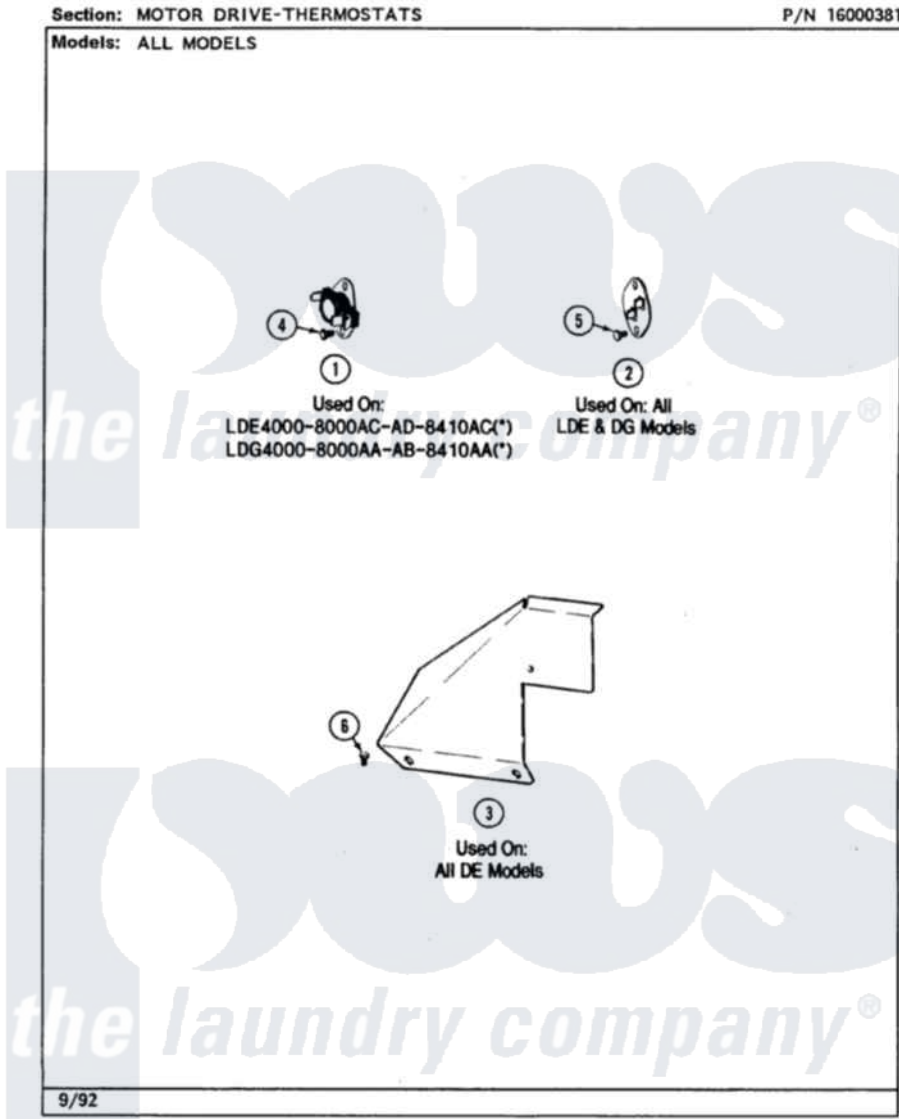

# Maytag LDE7480ADW 07 - MOTOR DRIVE-THERMOSTATS

Maytag [Residential Maytag LDE7480ADW Dryer Parts](#) Parts Diagram 07 - MOTOR DRIVE-THERMOSTATS  
 Click on the part number to view part

Item	Original Part Number	Replaced By	Status	Part Description
1	<a href="#">Y304475</a>			Cycling Thermostat 140 Deg.
2	<a href="#">306604</a>			Cut-Off, Thermal Part Not Used
3	315122		Not Available	COVER, THERMOSTAT PART NOT USED (MDE ONLY)
4	211294	<a href="#">90767</a>		Screw, 8A X 3/8 HeX Washer Head Tapping
5	314848	<a href="#">W10116760</a>		Screw
6	Y310632	<a href="#">1163839</a>		Screw