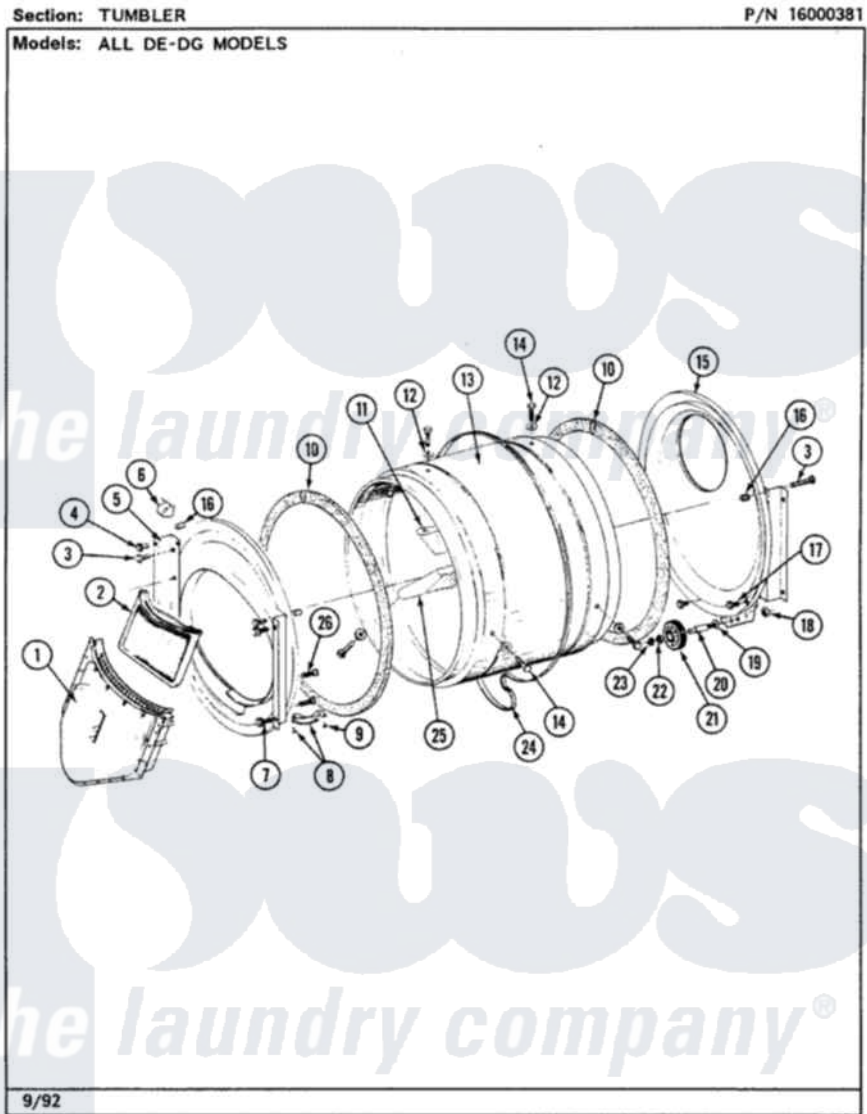

# Maytag LDE7480ADW 08 - TUMBLER

10

Maytag Residential Maytag LDE7480ADW Dryer Parts Parts Diagram 08 - TUMBLER  
Click on the part number to view part

| Item | Original Part Number    | Replaced By              | Status        | Part Description               |
|------|-------------------------|--------------------------|---------------|--------------------------------|
| 1    | Y307112                 | <a href="#">33001016</a> |               | Outlet Duct Assembly           |
| 2    | Y307107                 | <a href="#">33002970</a> |               | Lint Filte                     |
| 3    | 313764                  |                          | Not Available | SCREW                          |
| 4    | <a href="#">Y313561</a> |                          |               | Screw----NA                    |
| 5    | 307109                  | <a href="#">33001179</a> |               | Front, Tumbler                 |
| 6    | <a href="#">Y310376</a> |                          |               | Clip, Door Switch Harness      |
| 7    | Y310632                 | <a href="#">1163839</a>  |               | Screw                          |
| 8    | <a href="#">306508</a>  |                          |               | Tumbler Bearing Kit ----W      |
| 9    | <a href="#">210720</a>  |                          |               | Rivet, Bearing To Tumbler Frnt |
| 10   | <a href="#">314820</a>  |                          |               | Seal, Tumbler                  |
| 11   | 314803                  | <a href="#">33001012</a> |               | Baffle                         |
| 12   | <a href="#">314158</a>  |                          |               | Washer, Baffle To Tumbler      |
| 13   | 314802                  |                          | Not Available | TUMBLER W/OUT BAFFLES          |
| "    | 306663                  |                          | Not Available | TUMBLER W/BAFFLES              |
| 14   | <a href="#">Y310759</a> |                          |               | Screw, Tumbler Baffles         |
| 15   | Y308544                 | <a href="#">33001178</a> |               | Back, Tumbler                  |