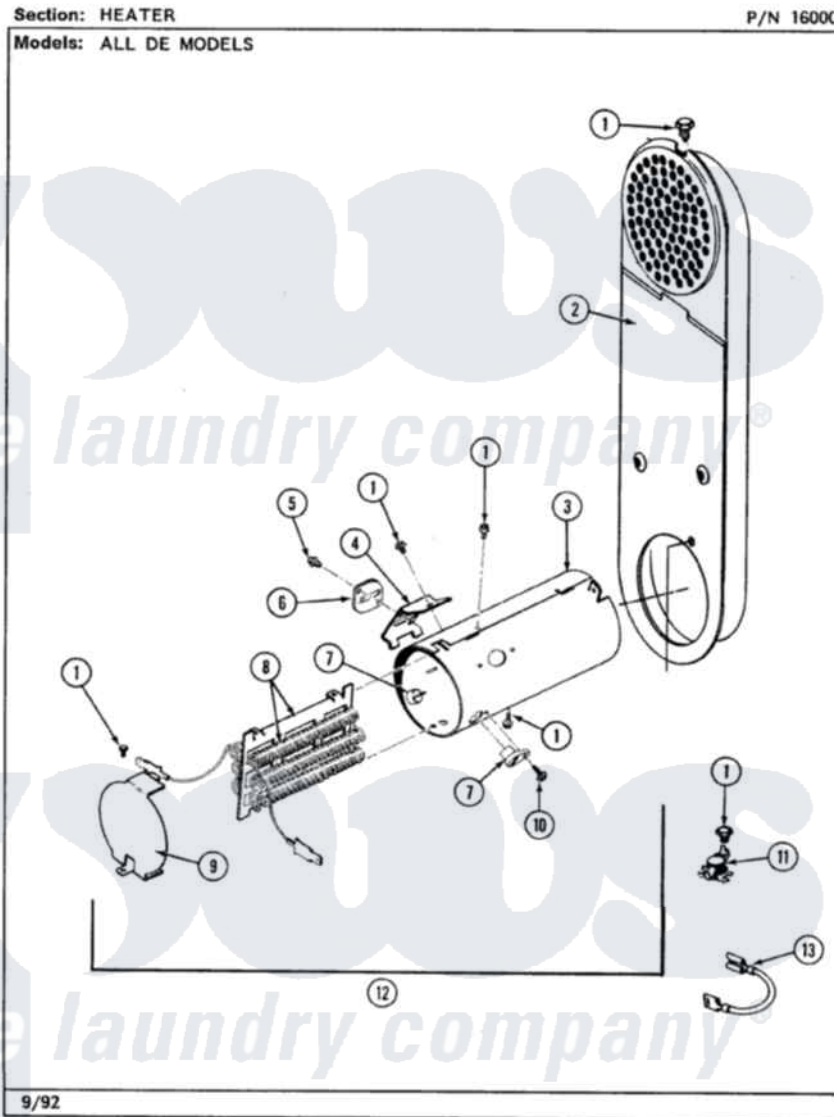

Maytag LDE7500ACE 08 - HEATER (LDE7500ACE, ADE)

12

Maytag Residential Maytag LDE7500ACE Dryer Parts Parts Diagram 08 - HEATER (LDE7500ACE, ADE)
 Click on the part number to view part

Item	Original Part Number	Replaced By	Status	Part Description
1	211294	90767		Screw, 8A X 3/8 HeX Washer Head Tapping
2	308503		Not Available	INLET DUCT ASSEMBLY
"	307120		Not Available	INLET DUCT ASSY.
3	314995			Enclosure, Heater
4	315346			Bracket, Thermal Fuse
5	314848	W10116760		Screw
6	307473			Fuse, Thermal
7	314998			Insulator, Terminal
8	307184	Y308612		Heater Sub-Assembly
9	314999			Shield, Radiant
10	314554		Not Available	SCREW
11	303396			Thermostat, Hi-Limit
12	307178			Heater Assembly
13	Y307173			Wire, Jumper