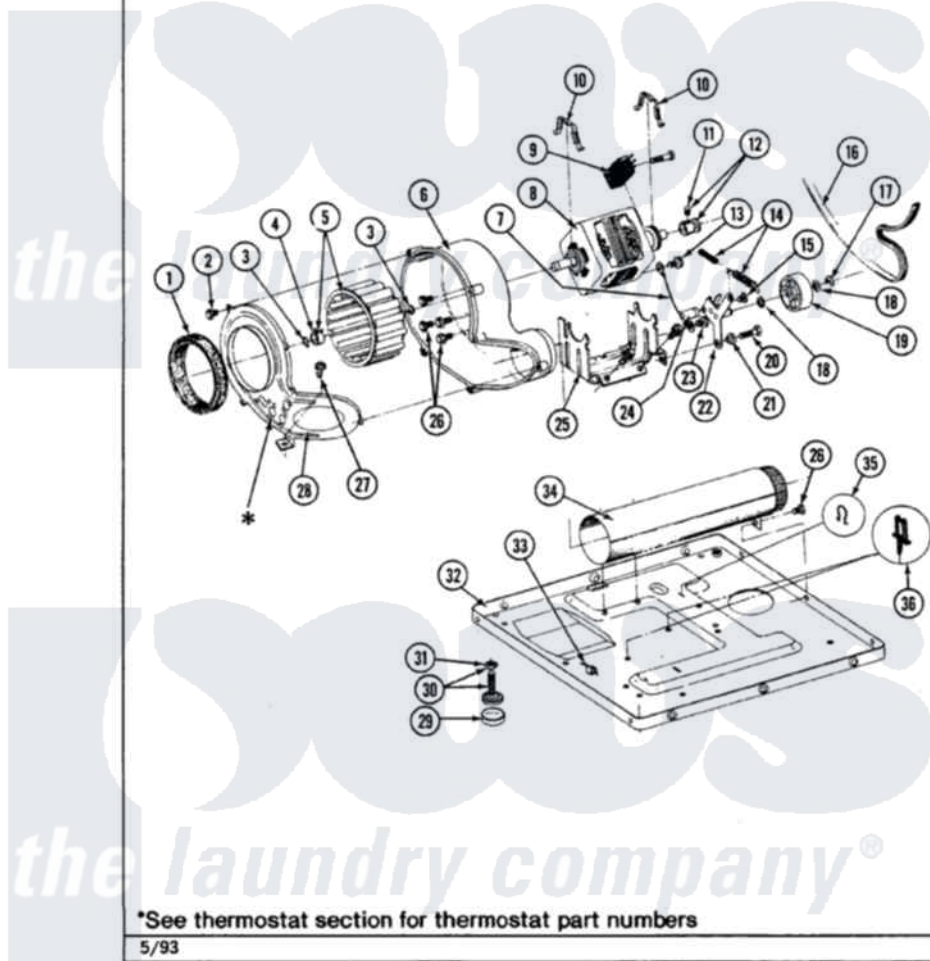

Maytag LDE7500ACE 12 - MOTOR DRIVE (LDG7500AAL,AAW,ABL,ABW)

Section: MOTOR DRIVE

P/N 1600028

Models: ALL MODELS

Maytag [Residential Maytag LDE7500ACE Dryer Parts](#) Parts Diagram 12 - MOTOR DRIVE
(LDG7500AAL,AAW,ABL,ABW)
[Click on the part number to view part](#)

Item	Original Part Number	Replaced By	Status	Part Description
2	Y312961	W10116751		Screw
3	410233	9703438		Ring-Retrn
4	312967			Clamp, Blower Housing
5	Y303836			Blower Wheel Assembly And Clamp
6	Y312893			Housing, Blower
7	901220			Ground Wire
8	Y303358	W10410999		Motor-Drive
9	306207		Not Available	(PROD. No.303358-8 & No.303358-9)
"	Y303877		Not Available	SWITCH, MOTOR EXTERNAL START No.303358-2, No.303358-4, 303358-7
"	Y303879			Switch, Motor External Start
10	Y015825			Clip, Motor To Motor Support
11	Y053241			Set Screw, Motor Pulley
12	Y305185	6-3051850		Pulley- MO

13	910343	488234	Screw 8-32 X 1/4
14	Y303945		IDLER SPRING ASSY. W/PLUG
15	Y312961	W10116751	Screw
16	Y312959		Poly "V" Belt For Tumbler
17	312958	354987	Ring, Retaining
18	Y312527		Washer, Idler Shaft
19	Y303705	6-3037050	Pulley- ID
20	Y014874		Screw, Idler Arm And Sleeve
21	Y312894	315772	Sleeve, Idler Arm
22	Y303363	6-3033630	Idler Arm
23	211294	90767	Screw, 8A X 3/8 HeX Washer Head Tapping
24	Y313582	W10116756	Spacer
25	312897		Not Available SUPPORT, MOTOR
26	Y310632	1163839	Screw
27	Y313561		Screw---NA
28	314846		Cover, Blower Housing
29	Y314137		Foot, Rubber
30	Y305086		Adjustable Leg And Nut
31	Y052740	62739	Nut, Lock
32	Y303361		Not Available BASE ASSY. (UPPER & LOWER)
33	Y310376		Clip, Door Switch Harness
34	Y303442		EXHAUST DUCT ASSEMBLY
35	410490		Spring, Retainer Wire Harness
36	Y313262	W10116752	Retainer-