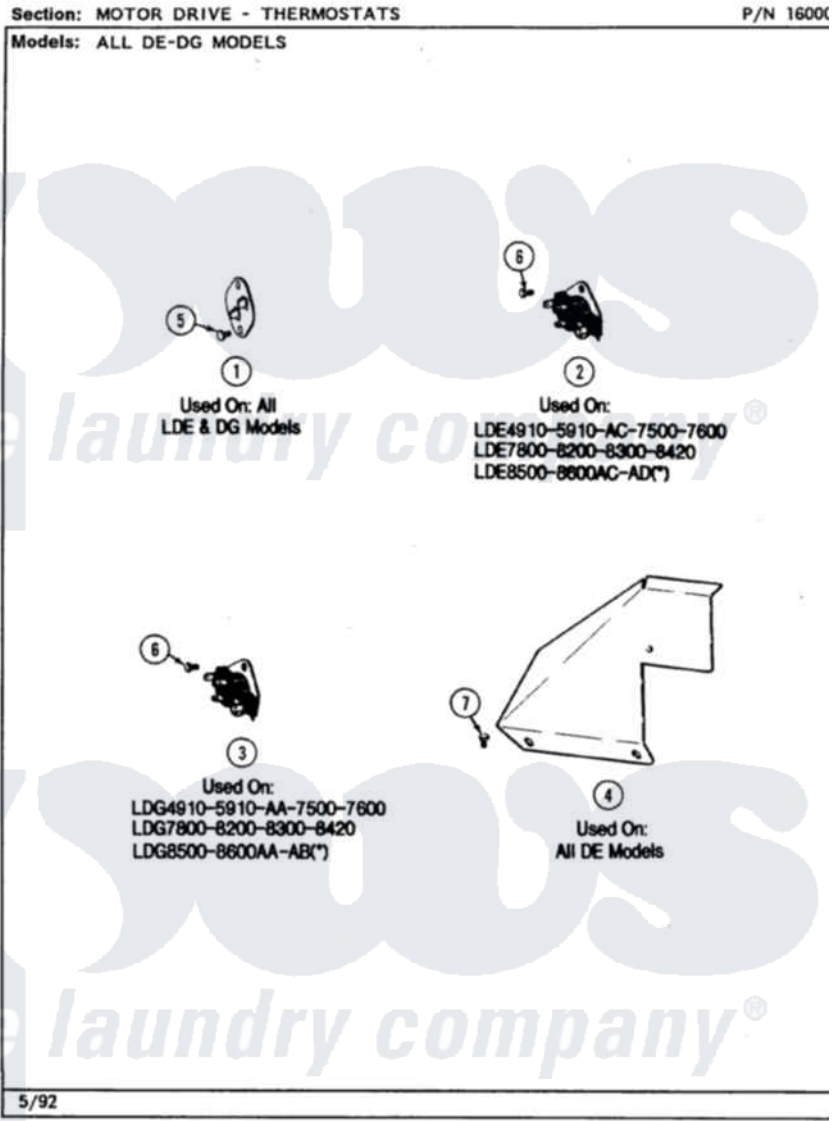

Maytag LDE7500ACE 13 - THERMOSTATS (LDE7500ACE,ADE) & (LDG)

18

Maytag [Residential Maytag LDE7500ACE Dryer Parts](#) Parts Diagram 13 - THERMOSTATS (LDE7500ACE,ADE) & (LDG)

[Click on the part number to view part](#)

Item	Original Part Number	Replaced By	Status	Part Description
1	306604			Cut-Off, Thermal Part Not Used
2	307249			Thermostat, Multi-Temp
4	315122		Not Available	COVER, THERMOSTAT PART NOT USED (MDE ONLY)
5	314848	W10116760		Screw
6	211294	90767		Screw, 8A X 3/8 HeX Washer Head Tapping
7	Y310632	1163839		Screw