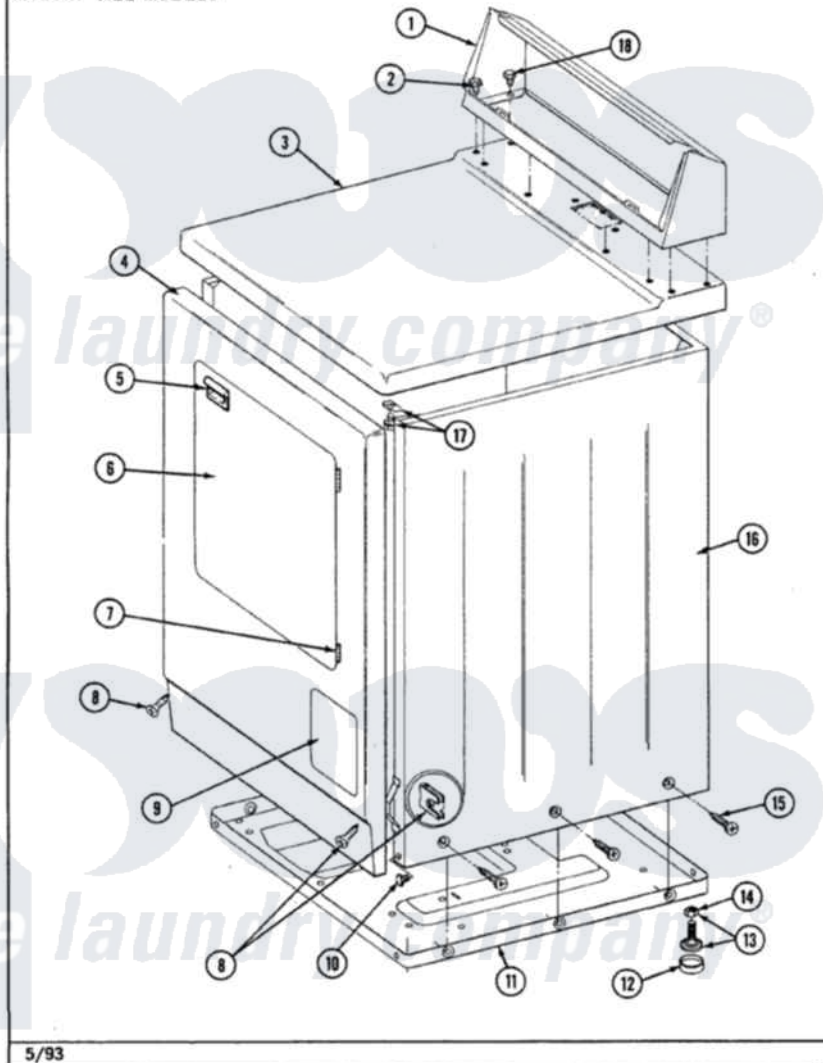

**Maytag LDE7500ACL 01 - CABINET-FRONT
(LDE7500ACL,ACW,ADL,ADW)**

Section: CABINET-FRONT

P/N 1600028

Models: ALL MODELS

5/93

Maytag Residential Maytag LDE7500ACL Dryer Parts Parts Diagram 01 - CABINET-FRONT
(LDE7500ACL,ACW,ADL,ADW)

Click on the part number to view part

Item	Original Part Number	Replaced By	Status	Part Description
1	305193L			Console
2	Y313559			Screw
3	307104L			Top Cover Assembly
4	308000L			Front Panel Assembly
5	314972			Handle Door ALM
6	314966L		Not Available	DOOR PANEL ALMOND
"	307111L	308061L		Door Assembly----NA
7	307099	33001230		Hinge, Door
8	204439			Screw And Fstner Assembly
10	Y310632	1163839		Screw
11	Y303361		Not Available	BASE ASSY. (UPPER & LOWER)
12	Y314137			Foot, Rubber
13	Y305086			Adjustable Leg And Nut
14	Y052740	62739		Nut, Lock

15	213007		Xfor Cabinet See Cabinet, Back
16	307124L	Not Available	CABINET ASSY ALMOND
17	204445		Screw And Fastener Assembly
18	211294	90767	Screw, 8A X 3/8 HeX Washer Head Tapping