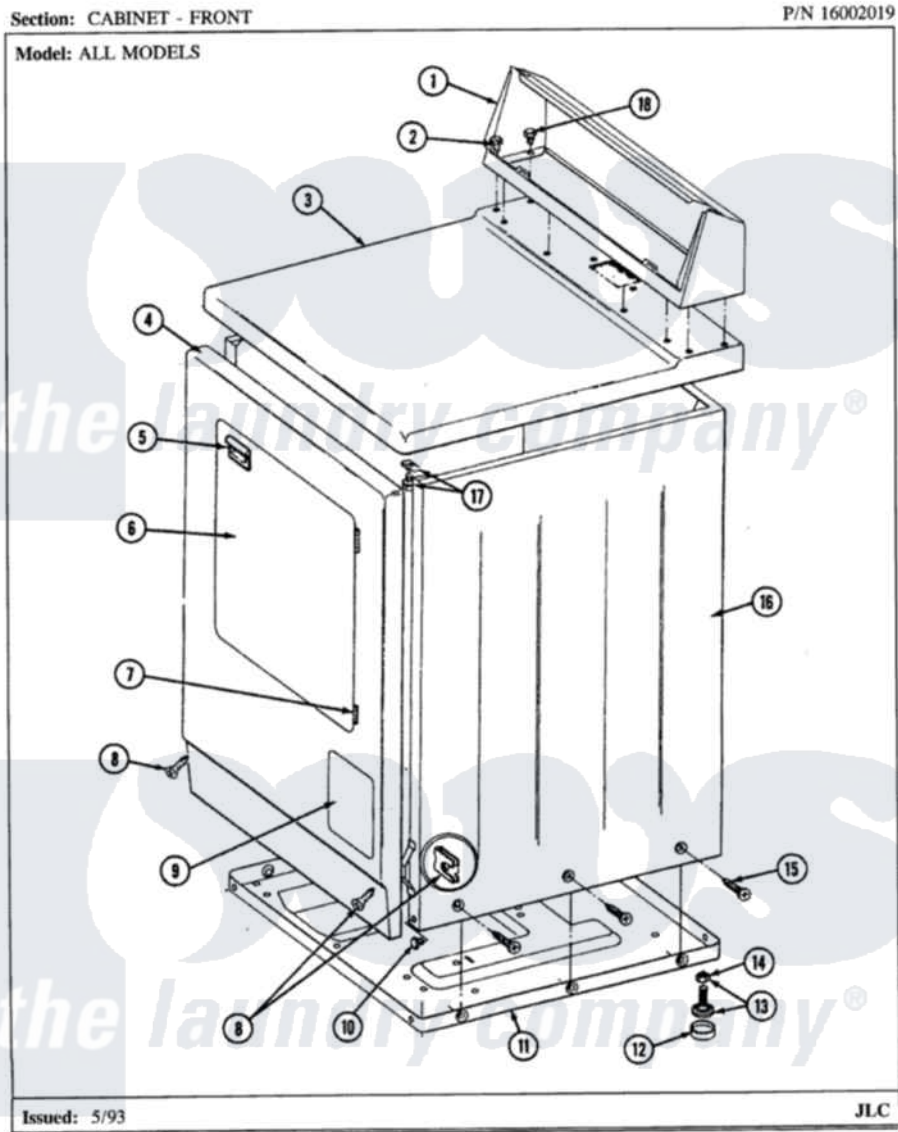

Maytag LDE7500ACL 02 - CABINET-FRONT (LDE7500ACM,ADM) & (LDG)

Maytag [Residential Maytag LDE7500ACL Dryer Parts](#) Parts Diagram 02 - CABINET-FRONT (LDE7500ACM,ADM) & (LDG)

[Click on the part number to view part](#)

Item	Original Part Number	Replaced By	Status	Part Description
1	305193L			Console
2	Y313559			Screw
3	307104L			Top Cover Assembly
5	314972			Handle Door ALM
6	314966L		Not Available	DOOR PANEL ALMOND
"	307111L	308061L		Door Assembly---NA
7	307099	33001230		Hinge, Door
8	204439			Screw And Fstner Assembly
10	Y310632	1163839		Screw
11	Y303361		Not Available	BASE ASSY. (UPPER & LOWER)
12	Y314137			Foot, Rubber
13	Y305086			Adjustable Leg And Nut
14	Y052740	62739		Nut, Lock
15	213007			Xfor Cabinet See Cabinet, Back

16 307124L

Not Available

CABINET ASSY ALMOND

17 [204445](#)

Screw And Fastener Assembly

18 211294

[90767](#)

Screw, 8A X 3/8 HeX Washer
Head Tapping