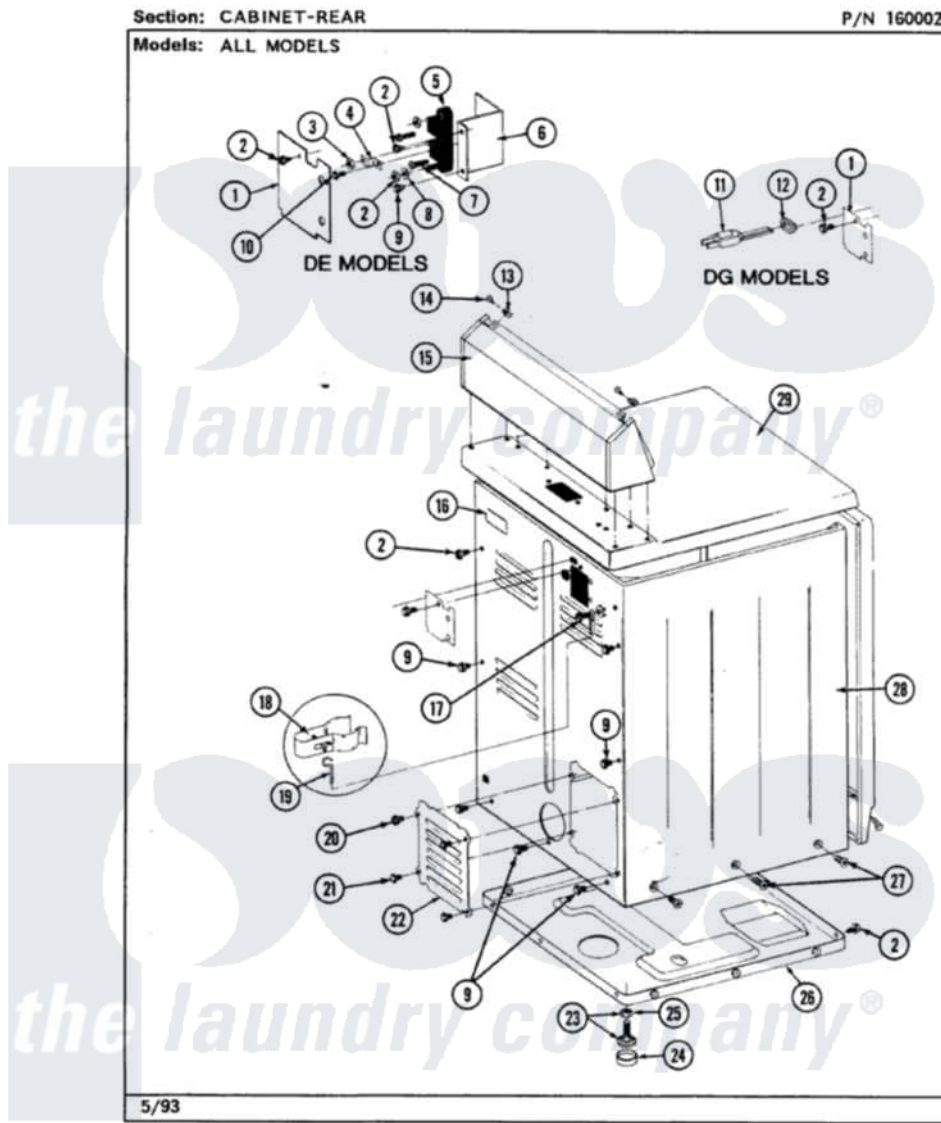

Maytag LDE7500ACL 03 - CABINET-REAR (LDE7500ACL,ACW,ADL,ADW)

Maytag [Residential Maytag LDE7500ACL Dryer Parts](#) Parts Diagram 03 - CABINET-REAR
(LDE7500ACL,ACW,ADL,ADW)
[Click on the part number to view part](#)

Item	Original Part Number	Replaced By	Status	Part Description
1	Y312905		Not Available	COVER, TERMINAL
2	Y313561			Screw---NA
3	311484	112432		Nut
4	Y312184			Strap, Grounding
5	400008			Block, Terminal
6	Y312904			Bracket, Terminal Block
7	Y312209	W10001200		Screw
8	Y311270			Washer, Terminal Block
9	Y310632	1163839		Screw
10	Y311423	489483		Screw 10-32 X 1/2
13	215075			Fastener, Control Panel To Console
14	210932			Screw, No.8 X 9/16 Ctsk Note: Screw, Inlet Duct
15	305193L			Console
16	214519			LABEL, ELECTRICAL INSTR. PART NOT USED-GAS

MODELS ONLY			
17	303846	22003781	Screw, Ground Strap
20	Y313559		Screw
21	211294	90767	Screw, 8A X 3/8 HeX Washer Head Tapping
22	Y312951	Not Available	ACCESS COVER, BACK
23	Y305086		Adjustable Leg And Nut
24	Y314137		Foot, Rubber
25	Y052740	62739	Nut, Lock
26	Y303361	Not Available	BASE ASSY. (UPPER & LOWER)
27	213077	Not Available	CAP FOR TIMER KNOB
28	307124L	Not Available	CABINET ASSY ALMOND
29	307104L		Top Cover Assembly