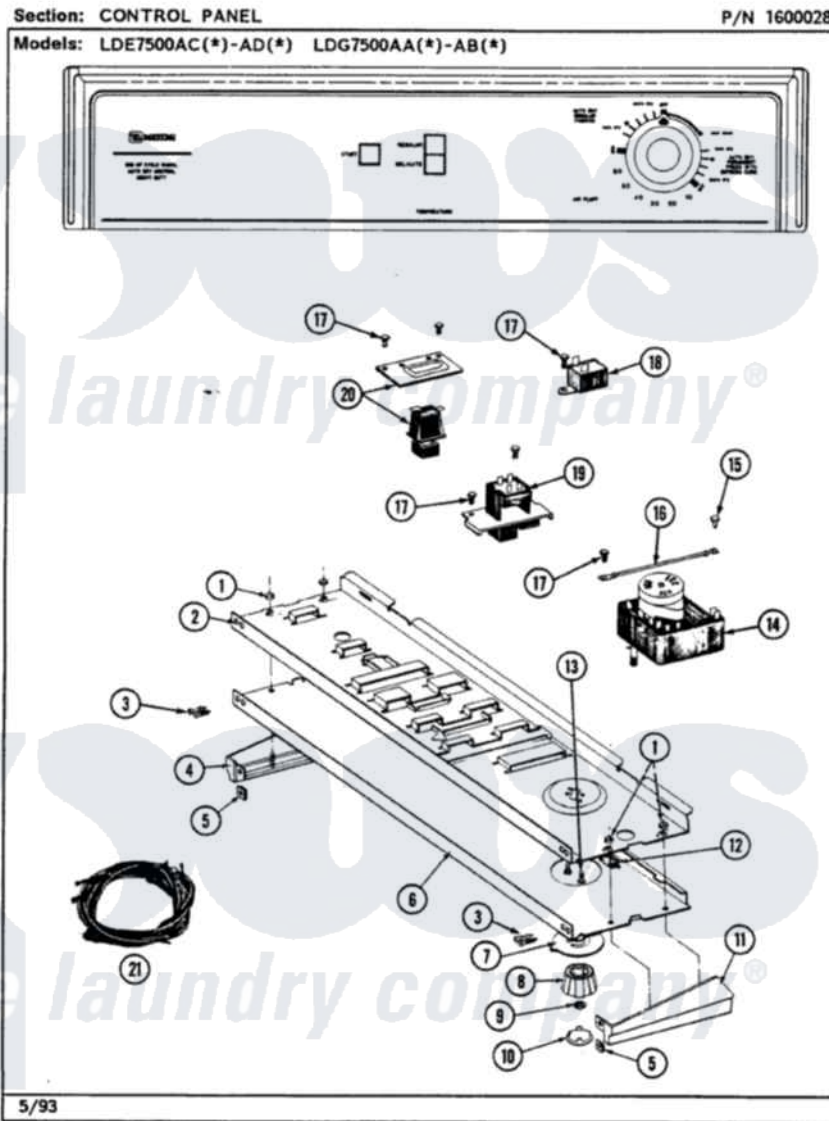

**Maytag LDE7500ACL 04 - CONTROL PANEL**  
**(LDE7500ACL,ACW,ADL,ADW)**

Maytag [Residential Maytag LDE7500ACL Dryer Parts](#) Parts Diagram 04 - CONTROL PANEL  
 (LDE7500ACL,ACW,ADL,ADW)  
 Click on the part number to view part

Item	Original Part Number	Replaced By	Status	Part Description
1	<a href="#">214872</a>			Palnut, End Cap Note: Nut, Lamp Holder
2	<a href="#">314184</a>			Back Up Plate
3	<a href="#">210932</a>			Screw, No.8 X 9/16 Ctsk Note: Screw, Inlet Duct
4	207215		Not Available	END CAP LH
5	<a href="#">214894</a>			Fastener, End Cap
6	307952		Not Available	CONTROL PANEL
7	<a href="#">315042</a>			Dial Skirt
8	<a href="#">315041</a>			Knob, Timer
9	<a href="#">312273</a>			Nut, Control Knob
10	215821		Not Available	CAP, KNOB
11	207216		Not Available	END CAP RH
12	<a href="#">214897</a>			Pad, Control Panel
13	315317	<a href="#">488234</a>		Screw 8-32 X 1/4

14	<a href="#">Y308253</a>		Timer
15	211294	<a href="#">90767</a>	Screw, 8A X 3/8 HeX Washer Head Tapping
16	<a href="#">204807</a>		Ground Wire, Supp. Plte To Top Cover
17	211168	<a href="#">W10139210</a>	Screw, 8-18 X 5/16
18	305205	<a href="#">694419</a>	Mini-Buzzer
19	<a href="#">207365</a>		2 Button Switch
20	<a href="#">307305</a>		Switch Push To Start
21	308326	Not Available	WIRE HARNESS
22	16000327	Not Available	GUIDE, QUICK REF. - MAYTAG
"	315083	Not Available	MANUAL, USE & CARE