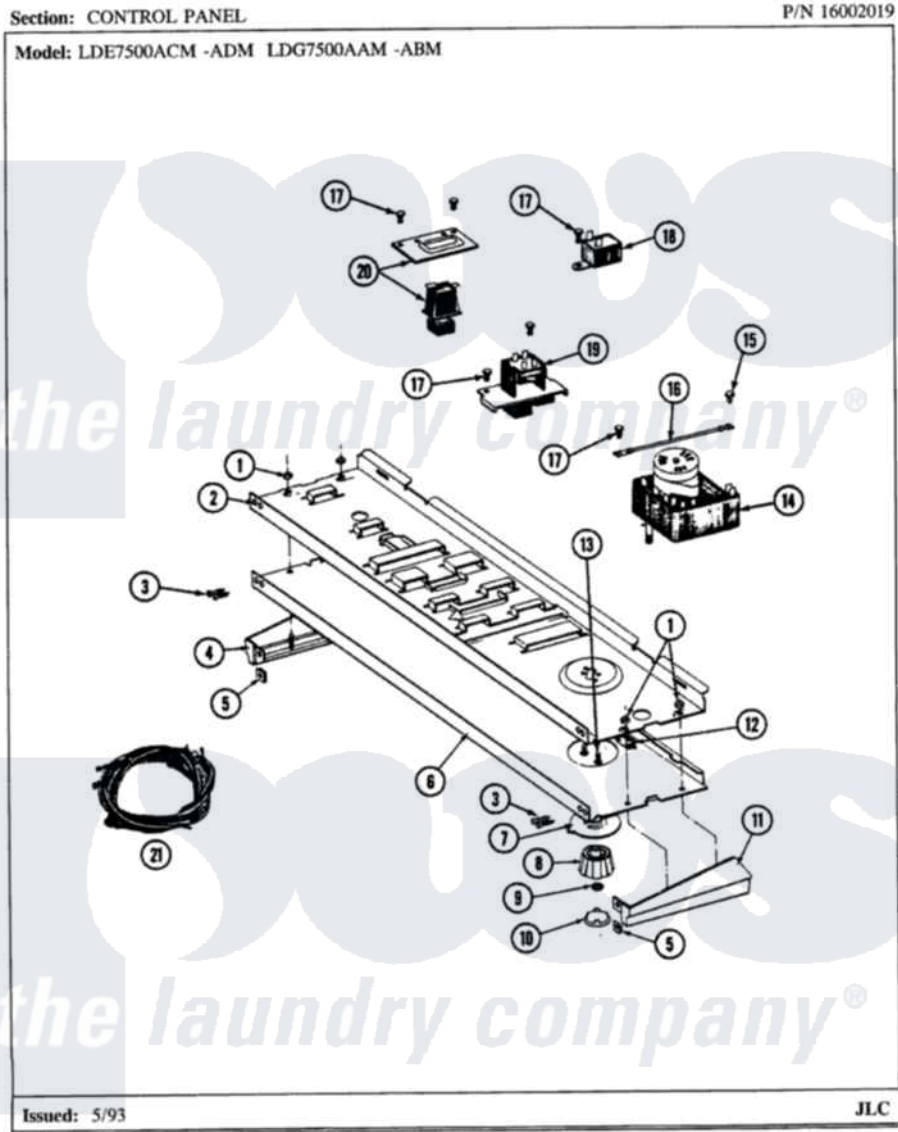

# Maytag LDE750ACL 05 - CONTROL PANEL (LDE750ACM,ADM) & (LDG)

Maytag Residential Maytag LDE750ACL Dryer Parts Parts Diagram 05 - CONTROL PANEL (LDE750ACM,ADM) & (LDG)

Click on the part number to view part

Item	Original Part Number	Replaced By	Status	Part Description
2	<a href="#">314184</a>			Back Up Plate
3	<a href="#">210932</a>			Screw, No.8 X 9/16 Ctsk Note: Screw, Inlet Duct
4	<a href="#">308651</a>			End Cap
5	<a href="#">214894</a>			Fastener, End Cap
6	<a href="#">308648</a>			Control Panel, Facia
7	315521		Not Available	SKIRT, DIAL
8	315522	<a href="#">33002325</a>		Knob Assembly
9	<a href="#">312273</a>			Nut, Control Knob
10	315523		Not Available	CAP, KNOB
11	Y308652		Not Available	END CAP (R-H)
12	<a href="#">214897</a>			Pad, Control Panel
13	315317	<a href="#">488234</a>		Screw 8-32 X 1/4
14	<a href="#">Y308253</a>			Timer
15	211294	<a href="#">90767</a>		Screw, 8A X 3/8 HeX Washer Head Tapping

16	<a href="#">204807</a>		Ground Wire, Supp. Plte To Top Cover
17	211168	<a href="#">W10139210</a>	Screw, 8-18 X 5/16
18	305205	<a href="#">694419</a>	Mini-Buzzer
19	308650		Not Available SWITCH
20	308649	<a href="#">307305</a>	Switch Push To Start
22	315083		Not Available MANUAL, USE & CARE