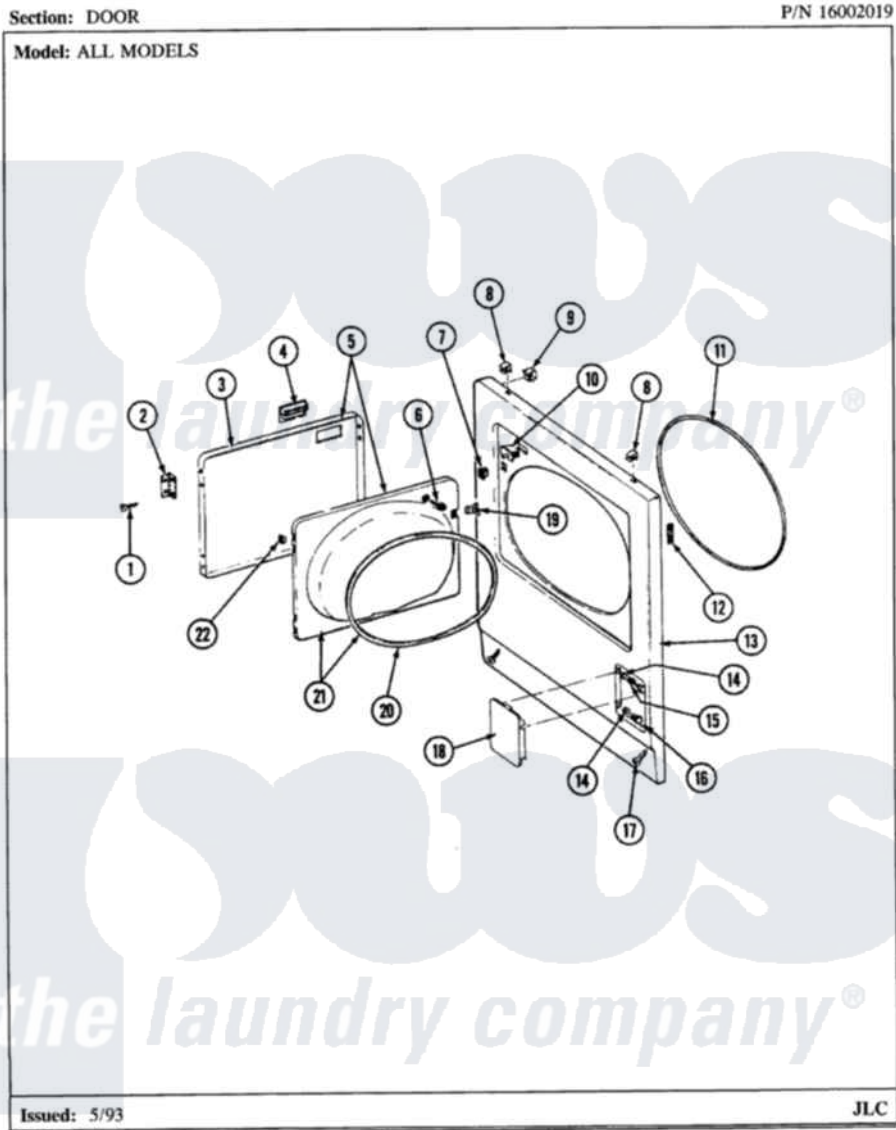

# Maytag LDE7500ACL 07 - DOOR (LDE7500ACM,ADM) & (LDG)

Maytag [Residential Maytag LDE7500ACL Dryer Parts](#) Parts Diagram 07 - DOOR (LDE7500ACM,ADM) & (LDG)  
 Click on the part number to view part

| Item | Original Part Number    | Replaced By               | Status        | Part Description                |
|------|-------------------------|---------------------------|---------------|---------------------------------|
| 1    | <a href="#">Y314062</a> |                           |               | Screw, Door Hinge And Panel     |
| 2    | 307099                  | <a href="#">33001230</a>  |               | Hinge, Door                     |
| 3    | 314966L                 |                           | Not Available | DOOR PANEL ALMOND               |
| 4    | <a href="#">314972</a>  |                           |               | Handle Door ALM                 |
| 5    | 307111L                 | <a href="#">308061L</a>   |               | Door Assembly---NA              |
| 6    | 312960                  | <a href="#">489355</a>    |               | Screw, 8 X 1/2                  |
| 7    | <a href="#">306436</a>  |                           |               | Door Latch Kit--W               |
| 8    | 212982                  | <a href="#">22001650</a>  |               | Fastener, Spring                |
| 9    | <a href="#">Y310376</a> |                           |               | Clip, Door Switch Harness       |
| 10   | Y305753                 | <a href="#">W10169313</a> |               | Switch-Dor                      |
| 11   | <a href="#">314937</a>  |                           |               | Seal, Front Panel               |
| 12   | <a href="#">Y313907</a> |                           |               | Fastener, Twin                  |
| 19   | 314936                  | <a href="#">33001305</a>  |               | Strike, Door                    |
| 20   | 314935                  | <a href="#">33001192</a>  |               | Seal, Door                      |
| 21   | 307098                  |                           | Not Available | DOOR, INNER (W/SEAL)            |
| 22   | <a href="#">Y313910</a> |                           |               | Clip, Door Liner To Outer Panel |