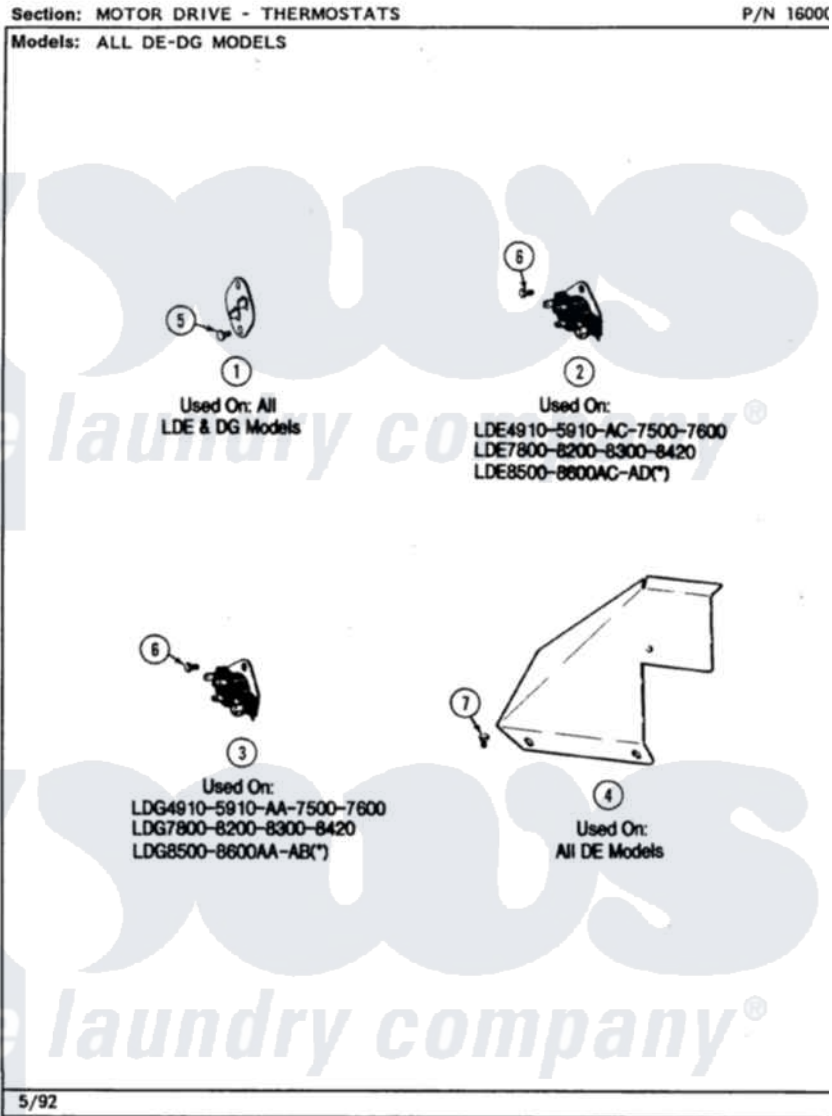

Maytag LDE7500ACL 09 - MOTOR DRIVE (LDE7500ACE,ADE) & (LDG)

18

Maytag [Residential Maytag LDE7500ACL Dryer Parts](#) Parts Diagram 09 - MOTOR DRIVE (LDE7500ACE,ADE) & (LDG)
Click on the part number to view part

Item	Original Part Number	Replaced By	Status	Part Description
2	Y312961	W10116751		Screw
3	410233	9703438		Ring-Retr
4	312967			Clamp, Blower Housing
5	Y303836			Blower Wheel Assembly And Clamp
6	Y312893			Housing, Blower
7	901220			Ground Wire
8	Y303358	W10410999		Motor-Drve
9	306207		Not Available	(PROD. No.303358-8 & No.303358-9)
"	Y303877		Not Available	SWITCH, MOTOR EXTERNAL START No.303358-2, No.303358-4, 303358-7
"	Y303879			Switch, Motor External Start
10	Y015825			Clip, Motor To Motor Support
11	Y053241			Set Screw, Motor Pulley
12	Y305185	6-3051850		Pulley- MO
13	910343	488234		Screw 8-32 X 1/4

14	Y303945		IDLER SPRING ASSY. W/PLUG
15	Y312961	W10116751	Screw
16	Y312959		Poly "V" Belt For Tumbler
17	312958	354987	Ring, Retaining
18	Y312527		Washer, Idler Shaft
19	Y303705	6-3037050	Pulley- ID
20	Y014874		Screw, Idler Arm And Sleeve
21	Y312894	315772	Sleeve, Idler Arm
22	Y303363	6-3033630	Idler Arm
23	211294	90767	Screw, 8A X 3/8 HeX Washer Head Tapping
24	Y313582	W10116756	Spacer
25	312897		Not Available SUPPORT, MOTOR
26	Y310632	1163839	Screw
27	Y313561		Screw----NA
29	Y314137		Foot, Rubber
30	Y305086		Adjustable Leg And Nut
31	Y052740	62739	Nut, Lock
32	Y303361		Not Available BASE ASSY. (UPPER & LOWER)
33	Y310376		Clip, Door Switch Harness
34	Y303442		EXHAUST DUCT ASSEMBLY
35	410490		Spring, Retainer Wire Harness
36	Y313262	W10116752	Retainer-