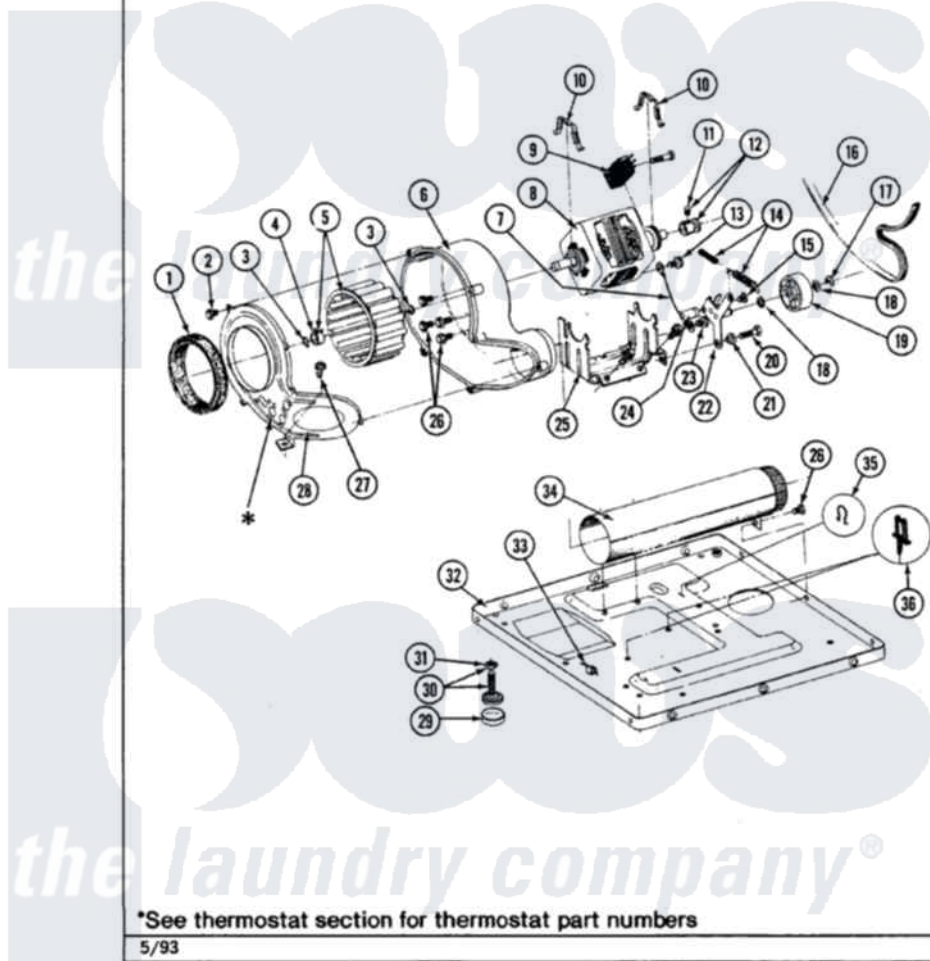

Maytag LDE7500ACL 10 - MOTOR DRIVE (LDE7500ACL,ACW,ADL,ADW)

Section: MOTOR DRIVE

P/N 1600028

Models: ALL MODELS

5/93

Maytag [Residential Maytag LDE7500ACL Dryer Parts](#) Parts Diagram 10 - MOTOR DRIVE
(LDE7500ACL,ACW,ADL,ADW)
[Click on the part number to view part](#)

Item	Original Part Number	Replaced By	Status	Part Description
1	Y312901			Seal, Housing Cover
2	Y312961	W10116751		Screw
3	410233	9703438		Ring-Retrn
4	312967			Clamp, Blower Housing
5	Y303836			Blower Wheel Assembly And Clamp
6	Y312893			Housing, Blower
7	901220			Ground Wire
8	Y303358	W10410999		Motor-Drve
9	306207		Not Available	(PROD. No.303358-8 & No.303358-9)
"	Y303877		Not Available	SWITCH, MOTOR EXTERNAL START No.303358-2, No.303358-4, 303358-7
"	Y303879			Switch, Motor External Start
10	Y015825			Clip, Motor To Motor Support
11	Y053241			Set Screw, Motor Pulley

12	Y305185	6-3051850	Pulley- MO
13	910343	488234	Screw 8-32 X 1/4
14	Y303945		IDLER SPRING ASSY. W/PLUG
15	Y312961	W10116751	Screw
16	Y312959		Poly "V" Belt For Tumbler
17	312958	354987	Ring, Retaining
18	Y312527		Washer, Idler Shaft
19	Y303705	6-3037050	Pulley- ID
20	Y014874		Screw, Idler Arm And Sleeve
21	Y312894	315772	Sleeve, Idler Arm
22	Y303363	6-3033630	Idler Arm
23	211294	90767	Screw, 8A X 3/8 HeX Washer Head Tapping
24	Y313582	W10116756	Spacer
25	312897	Not Available	SUPPORT, MOTOR
26	Y310632	1163839	Screw
27	Y313561		Screw---NA
28	314846		Cover, Blower Housing
29	Y314137		Foot, Rubber
30	Y305086		Adjustable Leg And Nut
31	Y052740	62739	Nut, Lock
32	Y303361	Not Available	BASE ASSY. (UPPER & LOWER)
33	Y310376		Clip, Door Switch Harness
34	Y303442		EXHAUST DUCT ASSEMBLY
35	410490		Spring, Retainer Wire Harness
36	Y313262	W10116752	Retainer-