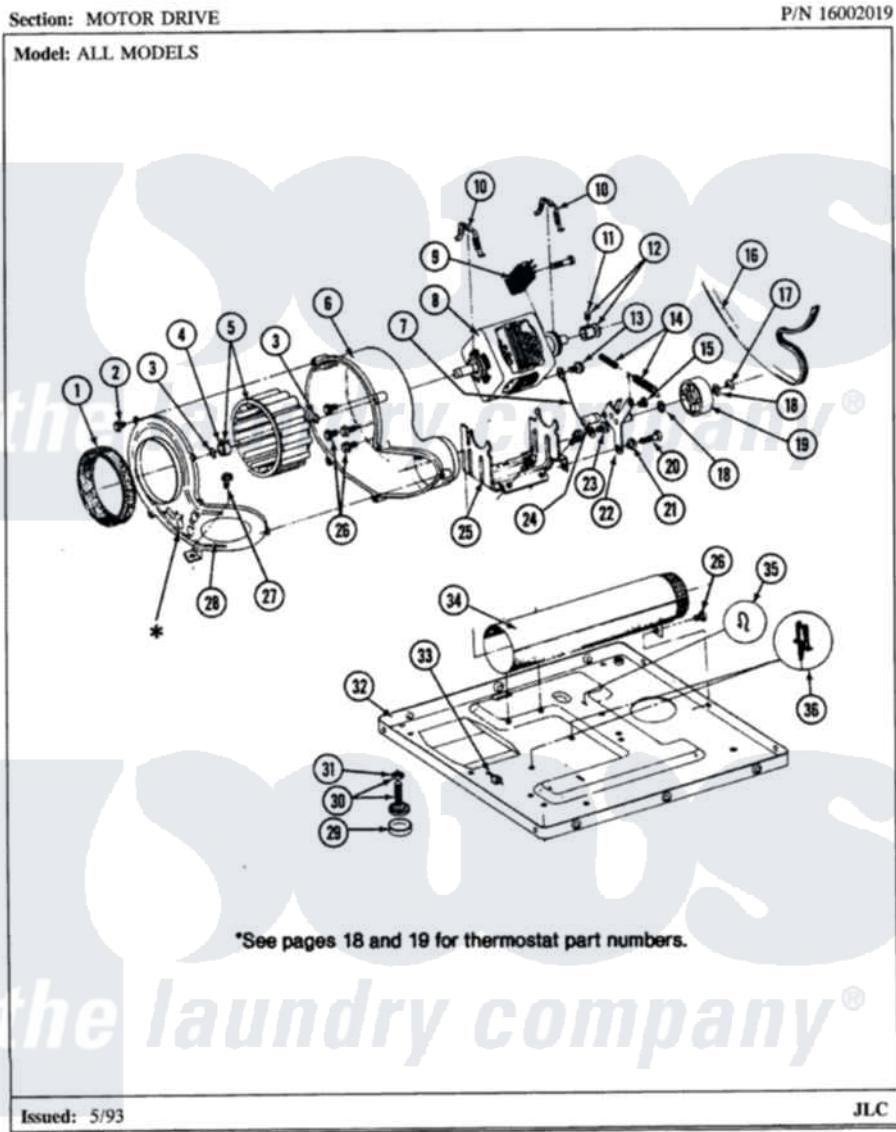

Maytag LDE7500ACL 11 - MOTOR DRIVE (LDE7500ACM,ADM) & (LDG)

Maytag Residential Maytag LDE7500ACL Dryer Parts Parts Diagram 11 - MOTOR DRIVE (LDE7500ACM,ADM) & (LDG)
 Click on the part number to view part

Item	Original Part Number	Replaced By	Status	Part Description
2	Y312961	W10116751		Screw
3	410233	9703438		Ring-Retrn
4	312967			Clamp, Blower Housing
5	Y303836			Blower Wheel Assembly And Clamp
6	Y312893			Housing, Blower
7	901220			Ground Wire
8	Y303358	W10410999		Motor-Drve
9	306207		Not Available	(PROD. No.303358-8 & No.303358-9)
"	Y303877		Not Available	SWITCH, MOTOR EXTERNAL START No.303358-2, No.303358-4, 303358-7
"	Y303879			Switch, Motor External Start
10	Y015825			Clip, Motor To Motor Support
11	Y053241			Set Screw, Motor Pulley
12	Y305185	6-3051850		Pulley- MO
13	910343	488234		Screw 8-32 X 1/4

14	Y303945		IDLER SPRING ASSY. W/PLUG
15	Y312961	W10116751	Screw
16	Y312959		Poly "V" Belt For Tumbler
17	312958	354987	Ring, Retaining
18	Y312527		Washer, Idler Shaft
19	Y303705	6-3037050	Pulley- ID
20	Y014874		Screw, Idler Arm And Sleeve
21	Y312894	315772	Sleeve, Idler Arm
22	Y303363	6-3033630	Idler Arm
23	211294	90767	Screw, 8A X 3/8 HeX Washer Head Tapping
24	Y313582	W10116756	Spacer
25	312897	Not Available	SUPPORT, MOTOR
26	Y310632	1163839	Screw
27	Y313561		Screw----NA
28	314846		Cover, Blower Housing
29	Y314137		Foot, Rubber
30	Y305086		Adjustable Leg And Nut
31	Y052740	62739	Nut, Lock
32	Y303361	Not Available	BASE ASSY. (UPPER & LOWER)
33	Y310376		Clip, Door Switch Harness
34	Y303442		EXHAUST DUCT ASSEMBLY
35	410490		Spring, Retainer Wire Harness
36	Y313262	W10116752	Retainer-