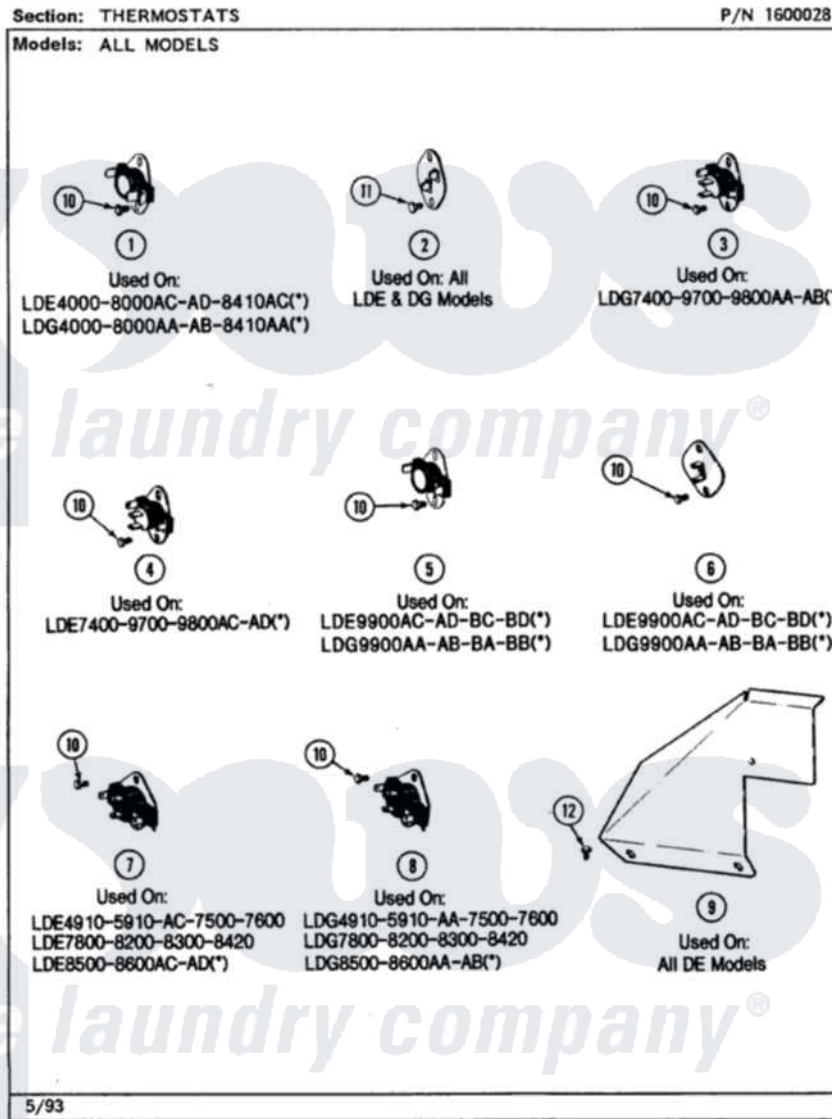

Maytag LDE7500ACL 13 - THERMOSTATS (LDE7500ACL,ACW,ADL,ADW)

Maytag [Residential Maytag LDE7500ACL Dryer Parts](#) Parts Diagram 13 - THERMOSTATS
(LDE7500ACL,ACW,ADL,ADW)
[Click on the part number to view part](#)

Item	Original Part Number	Replaced By	Status	Part Description
1	Y304475			Cycling Thermostat 140 Deg.
2	306604			Cut-Off, Thermal Part Not Used
4	306911			Thermostat, Multi-Temp
5	307200			Thermostat, Limit
6	307208			Thermistor, Temp. Control
7	307249			Thermostat, Multi-Temp
9	315122		Not Available	COVER, THERMOSTAT PART NOT USED (MDE ONLY)
10	211294	90767		Screw, 8A X 3/8 HeX Washer Head Tapping
11	314848	W10116760		Screw
12	Y310632	1163839		Screw