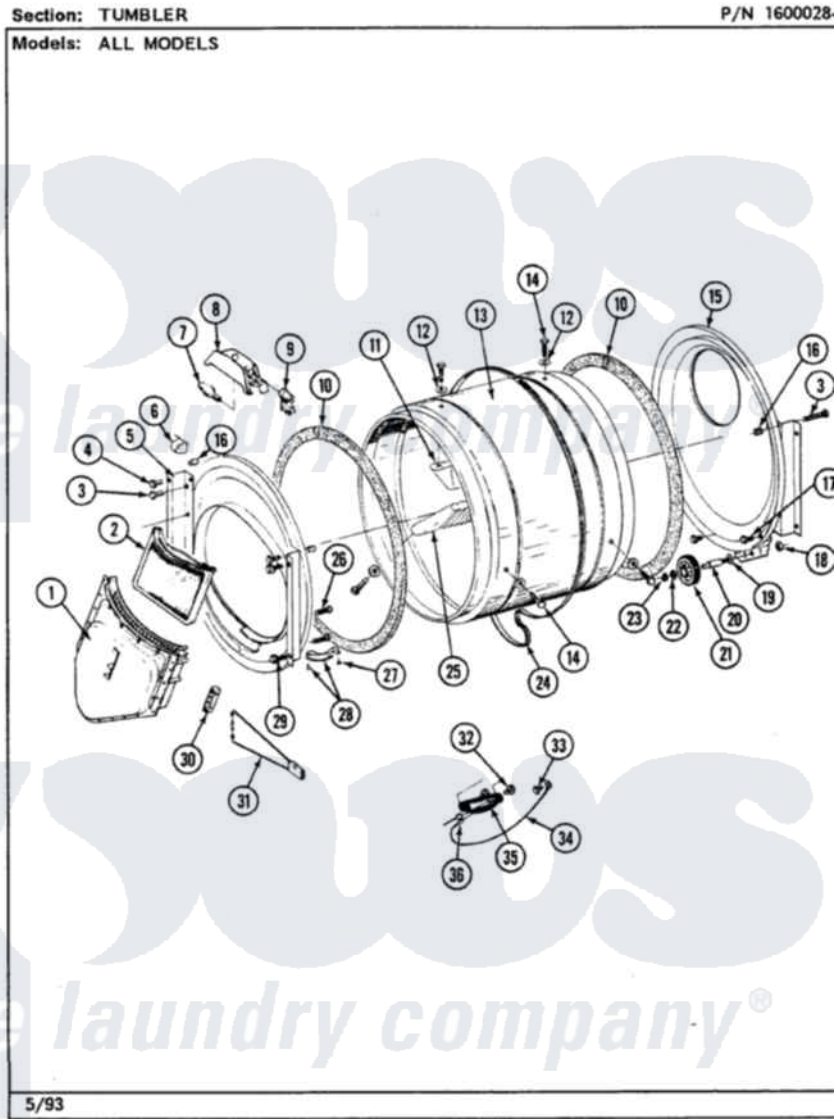

Maytag LDE7500ACL 15 - TUMBLER (LDE7500ACL,ACW,ADL,ADW)

Maytag Residential Maytag LDE7500ACL Dryer Parts Parts Diagram 15 - TUMBLER (LDE7500ACL,ACW,ADL,ADW)
Click on the part number to view part

Item	Original Part Number	Replaced By	Status	Part Description
1	Y307112	33001016		Outlet Duct Assembly
2	Y307107	33002970		Lint Filte
3	313764		Not Available	SCREW
4	Y313561			Screw----NA
5	307109	33001179		Front, Tumbler
6	Y310376			Clip, Door Switch Harness
10	314820			Seal, Tumbler
11	314803	33001012		Baffle
12	314158			Washer, Baffle To Tumbler
13	314802		Not Available	TUMBLER W/OUT BAFFLES
14	Y310759			Screw, Tumbler Baffles
15	Y307114	33001178		Back, Tumbler
"	Y308544	33001178		Back, Tumbler
16	313915	31-3915		Tech Sheet
17	211294	90767		Screw, 8A X 3/8 HeX Washer Head Tapping
18	312538	33001443		Nut, Hex

19	Y313347	312535	Washer, Vault Mounting Brk.
20	Y312948	6-3129480	Shaft- Tumbler
21	Y303373	12001541	Drum Roller/Washer Assembly--W
22	312535		Washer, Vault Mounting Brk.
23	410233	9703438	Ring-Retrn
24	Y312959		Poly "V" Belt For Tumbler
25	314804	33001004	Baffle, Tall
26	Y314110	33002917	Screw, No.10-16
27	210720		Rivet, Bearing To Tumbler Fmt
28	306508		Tumbler Bearing Kit ----W
29	Y310632	1163839	Screw