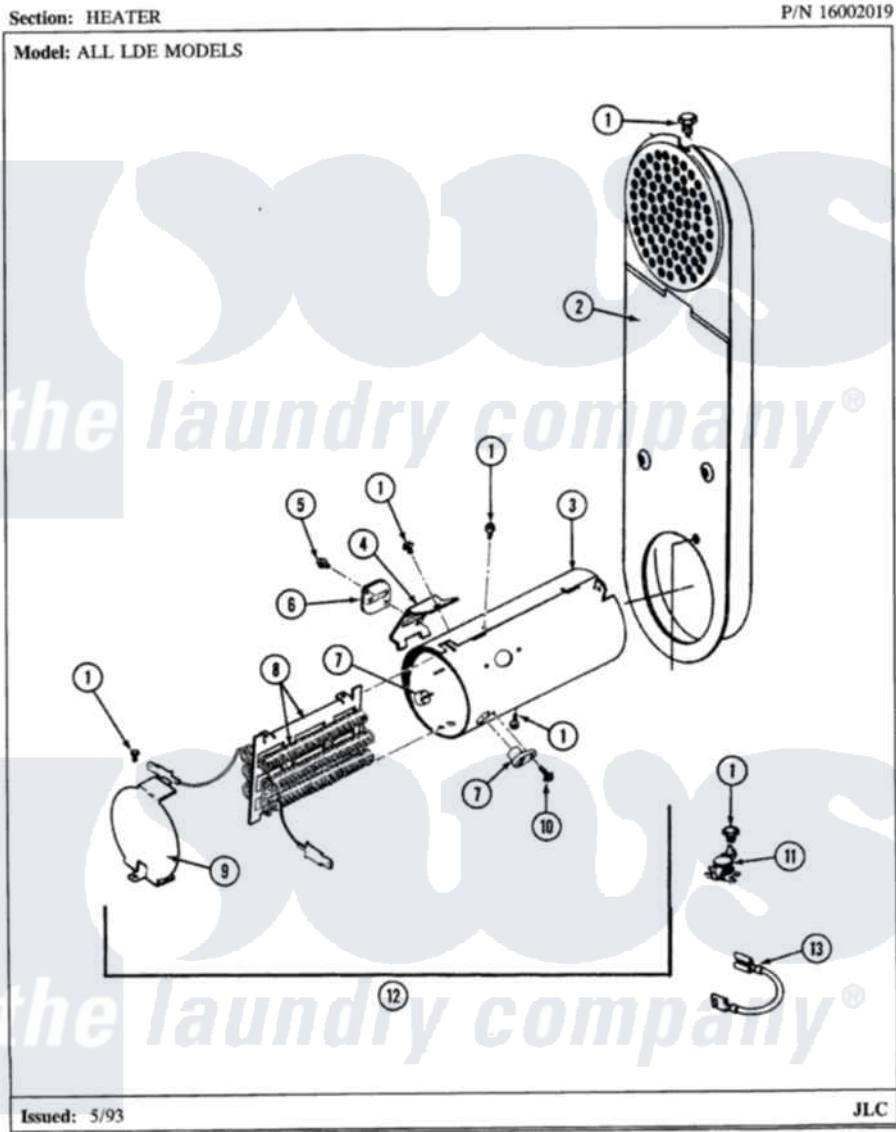

Maytag LDE7500ACM 05 - HEATER (LDE7500ACM, ADM)

Maytag Residential Maytag LDE7500ACM Dryer Parts Parts Diagram 05 - HEATER (LDE7500ACM, ADM)
 Click on the part number to view part

Item	Original Part Number	Replaced By	Status	Part Description
1	211294	90767		Screw, 8A X 3/8 HeX Washer Head Tapping
2	308503		Not Available	INLET DUCT ASSEMBLY
3	314995			Enclosure, Heater
4	315346			Bracket, Thermal Fuse
5	314848	W10116760		Screw
6	307473			Fuse, Thermal
7	314998			Insulator, Terminal
8	307184	Y308612		Heater Sub-Assembly
9	314999			Shield, Radiant
10	314554		Not Available	SCREW
11	303396			Thermostat, Hi-Limit
12	307178			Heater Assembly
13	Y307173			Wire, Jumper