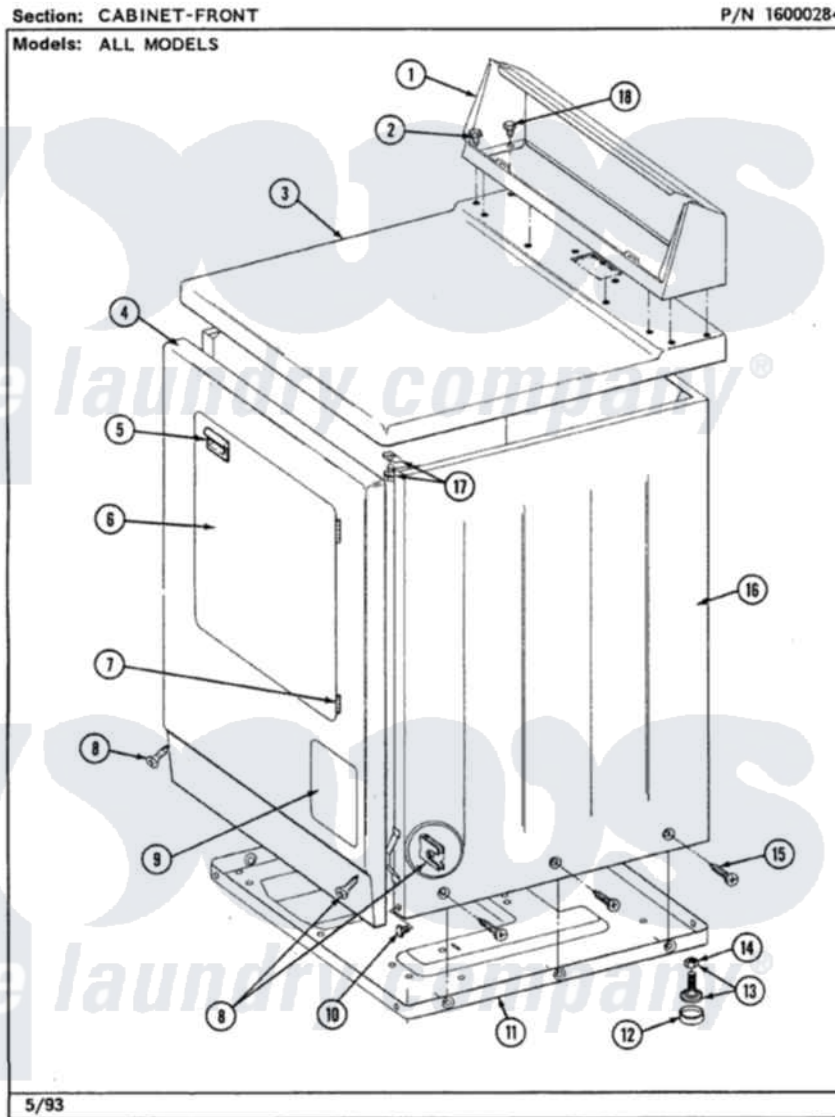

**Maytag LDE7500ACW 01 - CABINET-FRONT
(LDE7500ACL,ACW,ADL,ADW)**

Maytag Residential Maytag LDE7500ACW Dryer Parts Parts Diagram 01 - CABINET-FRONT
(LDE7500ACL,ACW,ADL,ADW)
Click on the part number to view part

Item	Original Part Number	Replaced By	Status	Part Description
1	Y305193			Console
2	Y313559			Screw
3	307104			Top Cover Assembly
4	308000			Panel, Front
5	314946			Handle White
6	314966			Panel, Outer
"	Y307111		Not Available	DOOR ASSY. COMPLETE (WHT)
7	307099	33001230		Hinge, Door
8	204439			Screw And Fstner Assembly
10	Y310632	1163839		Screw
11	Y303361		Not Available	BASE ASSY. (UPPER & LOWER)
12	Y314137			Foot, Rubber
13	Y305086			Adjustable Leg And Nut

14	Y052740	62739	Nut, Lock
15	213007		Xfor Cabinet See Cabinet, Back
16	307124		Cabinet
17	204445		Screw And Fastener Assembly
18	211294	90767	Screw, 8A X 3/8 HeX Washer Head Tapping