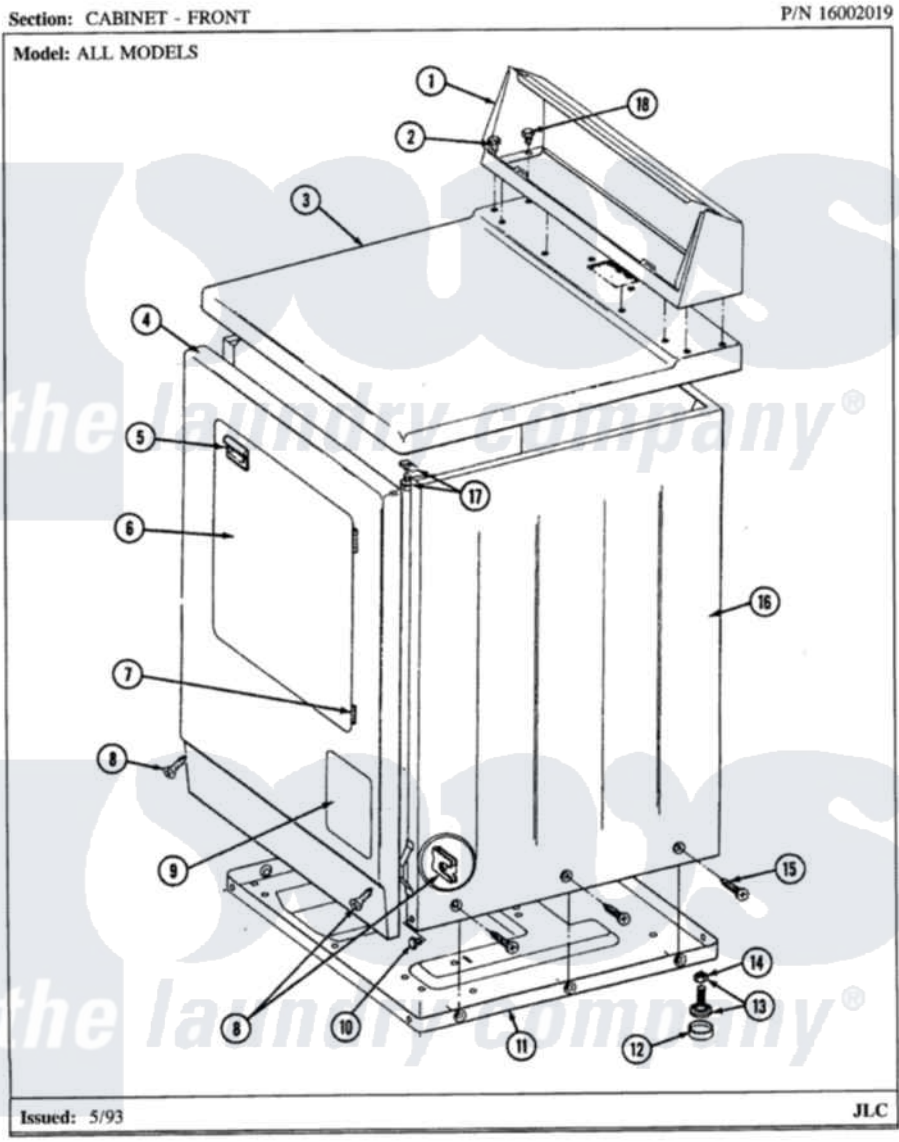

Maytag LDE7500ACW 02 - CABINET-FRONT (LDE7500ACM,ADM) & (LDG)

Maytag Residential Maytag LDE7500ACW Dryer Parts Parts Diagram 02 - CABINET-FRONT (LDE7500ACM,ADM) & (LDG)

Click on the part number to view part

Item	Original Part Number	Replaced By	Status	Part Description
1	305193L			Console
2	Y313559			Screw
3	307104L			Top Cover Assembly
5	314972			Handle Door ALM
6	314966L		Not Available	DOOR PANEL ALMOND
"	307111L	308061L		Door Assembly---NA
7	307099	33001230		Hinge, Door
8	204439			Screw And Fstner Assembly
10	Y310632	1163839		Screw
11	Y303361		Not Available	BASE ASSY. (UPPER & LOWER)
12	Y314137			Foot, Rubber
13	Y305086			Adjustable Leg And Nut
14	Y052740	62739		Nut, Lock
15	213007			Xfor Cabinet See Cabinet, Back

16 307124L

Not Available

CABINET ASSY ALMOND

17 [204445](#)

Screw And Fastener Assembly

18 211294

[90767](#)

Screw, 8A X 3/8 HeX Washer
Head Tapping