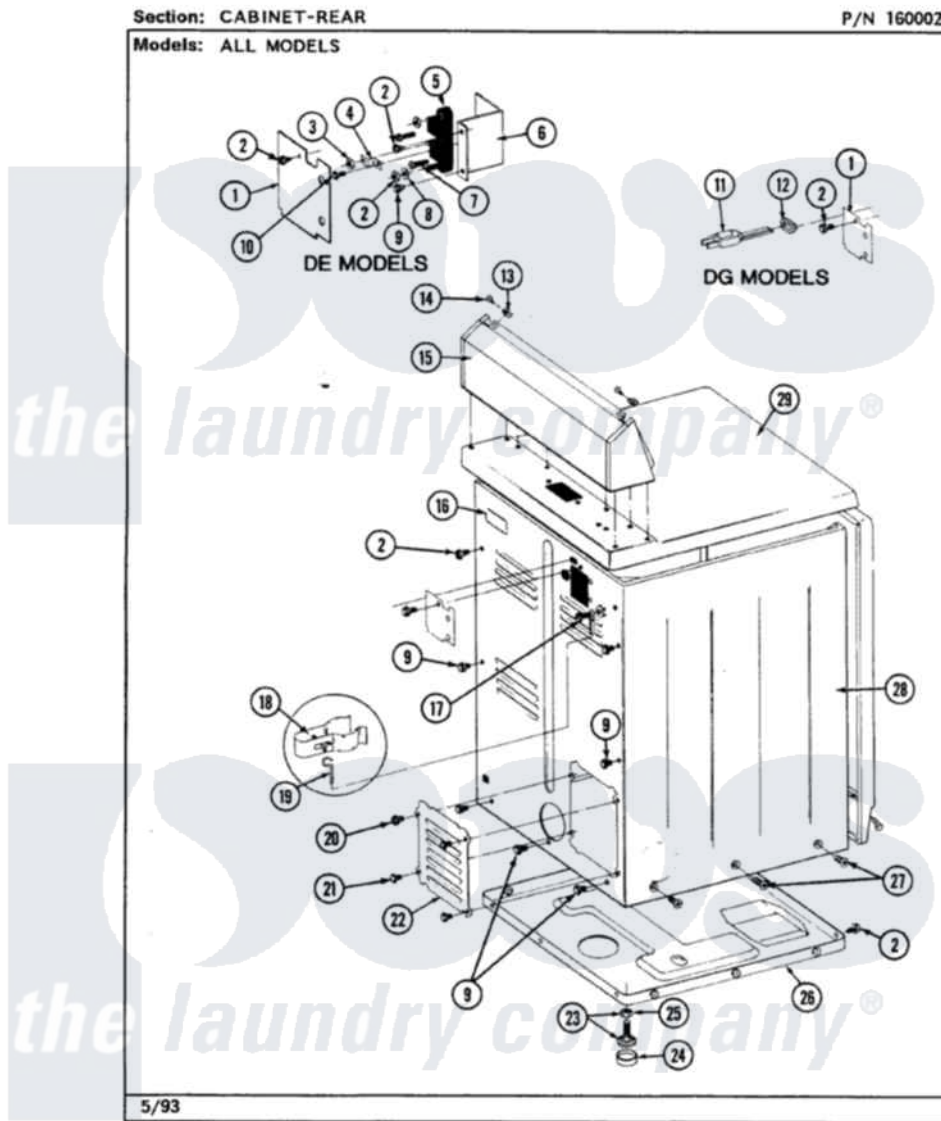

Maytag LDE7500ACW 03 - CABINET-REAR (LDE7500ACL,ACW,ADL,ADW)

Maytag [Residential Maytag LDE7500ACW Dryer Parts](#) Parts Diagram 03 - CABINET-REAR
(LDE7500ACL,ACW,ADL,ADW)
[Click on the part number to view part](#)

Item	Original Part Number	Replaced By	Status	Part Description
1	Y312905		Not Available	COVER, TERMINAL
2	Y313561			Screw---NA
3	311484	112432		Nut
4	Y312184			Strap, Grounding
5	400008			Block, Terminal
6	Y312904			Bracket, Terminal Block
7	Y312209	W10001200		Screw
8	Y311270			Washer, Terminal Block
9	Y310632	1163839		Screw
10	Y311423	489483		Screw 10-32 X 1/2
13	215075			Fastener, Control Panel To Console
14	210932			Screw, No.8 X 9/16 Ctsk Note: Screw, Inlet Duct
15	Y305193			Console
16	214519			LABEL, ELECTRICAL INSTR. PART NOT USED-GAS

MODELS ONLY			
17	303846	22003781	Screw, Ground Strap
20	Y313559		Screw
21	211294	90767	Screw, 8A X 3/8 HeX Washer Head Tapping
22	Y312951	Not Available	ACCESS COVER, BACK
23	Y305086		Adjustable Leg And Nut
24	Y314137		Foot, Rubber
25	Y052740	62739	Nut, Lock
26	Y303361	Not Available	BASE ASSY. (UPPER & LOWER)
27	213077	Not Available	CAP FOR TIMER KNOB
28	307124		Cabinet
29	307104		Top Cover Assembly