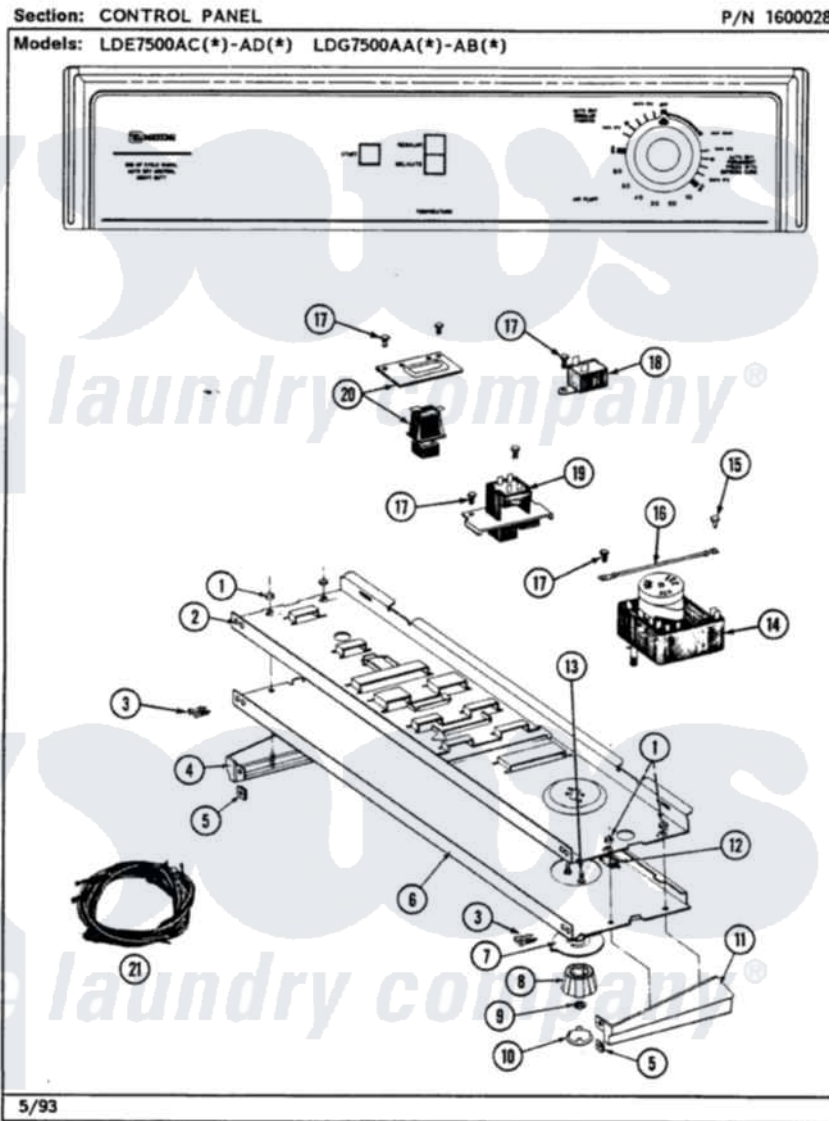

**Maytag LDE7500ACW 04 - CONTROL PANEL  
(LDE7500ACL,ACW,ADL,ADW)**

Maytag [Residential Maytag LDE7500ACW Dryer Parts](#) Parts Diagram 04 - CONTROL PANEL  
(LDE7500ACL,ACW,ADL,ADW)  
Click on the part number to view part

Item	Original Part Number	Replaced By	Status	Part Description
1	<a href="#">214872</a>			Palnut, End Cap Note: Nut, Lamp Holder
2	<a href="#">314184</a>			Back Up Plate
3	<a href="#">210932</a>			Screw, No.8 X 9/16 Ctsk Note: Screw, Inlet Duct
4	207215		Not Available	END CAP LH
5	<a href="#">214894</a>			Fastener, End Cap
6	307952		Not Available	CONTROL PANEL
7	<a href="#">315042</a>			Dial Skirt
8	<a href="#">315041</a>			Knob, Timer
9	<a href="#">312273</a>			Nut, Control Knob
10	215821		Not Available	CAP, KNOB
11	207216		Not Available	END CAP RH
12	<a href="#">214897</a>			Pad, Control Panel
13	315317	<a href="#">488234</a>		Screw 8-32 X 1/4

14	<a href="#">Y308253</a>		Timer
15	211294	<a href="#">90767</a>	Screw, 8A X 3/8 HeX Washer Head Tapping
16	<a href="#">204807</a>		Ground Wire, Supp. Plte To Top Cover
17	211168	<a href="#">W10139210</a>	Screw, 8-18 X 5/16
18	305205	<a href="#">694419</a>	Mini-Buzzer
19	<a href="#">207365</a>		2 Button Switch
20	<a href="#">307305</a>		Switch Push To Start
21	308326	Not Available	WIRE HARNESS
22	16000327	Not Available	GUIDE, QUICK REF. - MAYTAG
"	315083	Not Available	MANUAL, USE & CARE