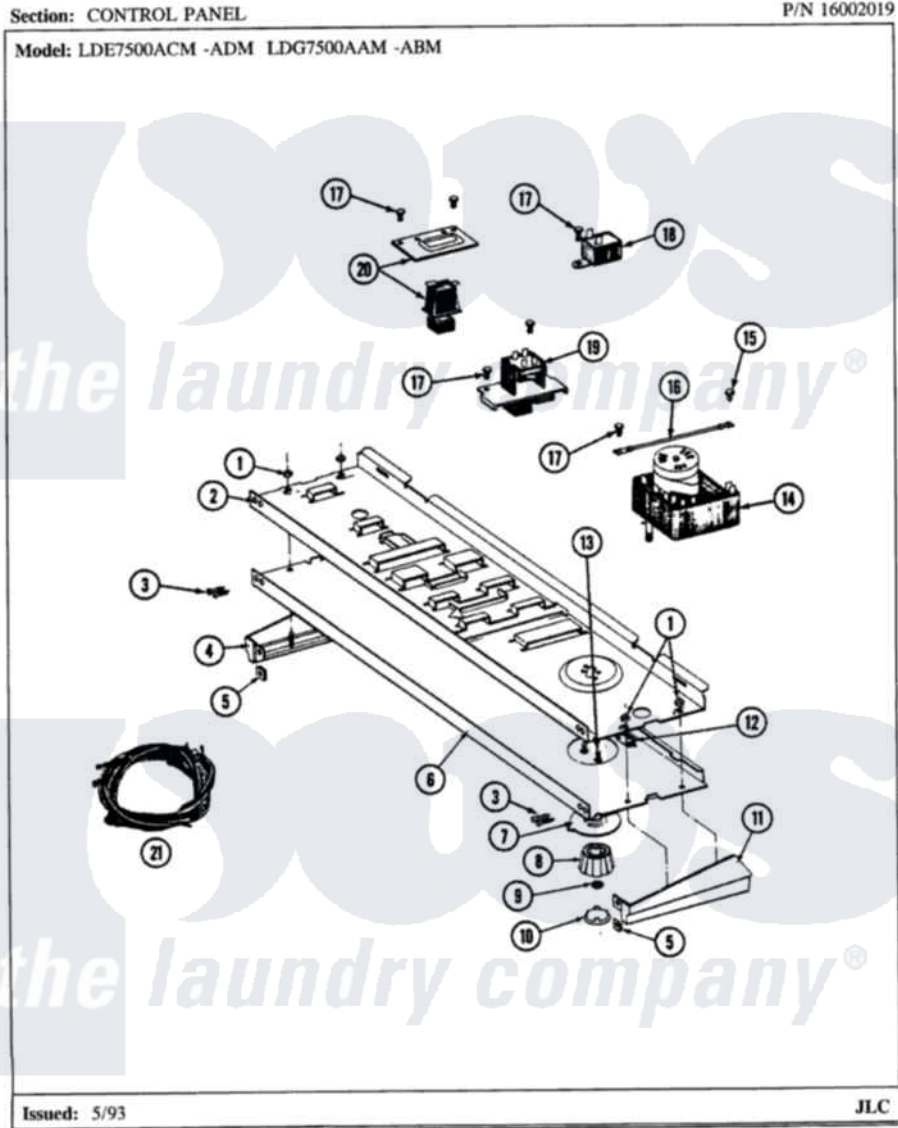

Maytag LDE7500ACW 05 - CONTROL PANEL (LDE7500ACM,ADM) & (LDG)

Maytag Residential Maytag LDE7500ACW Dryer Parts Parts Diagram 05 - CONTROL PANEL (LDE7500ACM,ADM) & (LDG)

Click on the part number to view part

Item	Original Part Number	Replaced By	Status	Part Description
2	314184			Back Up Plate
3	210932			Screw, No.8 X 9/16 Ctsk Note: Screw, Inlet Duct
4	308651			End Cap
5	214894			Fastener, End Cap
6	308648			Control Panel, Facia
7	315521		Not Available	SKIRT, DIAL
8	315522	33002325		Knob Assembly
9	312273			Nut, Control Knob
10	315523		Not Available	CAP, KNOB
11	Y308652		Not Available	END CAP (R-H)
12	214897			Pad, Control Panel
13	315317	488234		Screw 8-32 X 1/4
14	Y308253			Timer
15	211294	90767		Screw, 8A X 3/8 HeX Washer

15	211294	30707		Head Tapping
16	204807			Ground Wire, Supp. Plte To Top Cover
17	211168	W10139210		Screw, 8-18 X 5/16
18	305205	694419		Mini-Buzzer
19	308650		Not Available	SWITCH
20	308649	307305		Switch Push To Start
22	315083		Not Available	MANUAL, USE & CARE