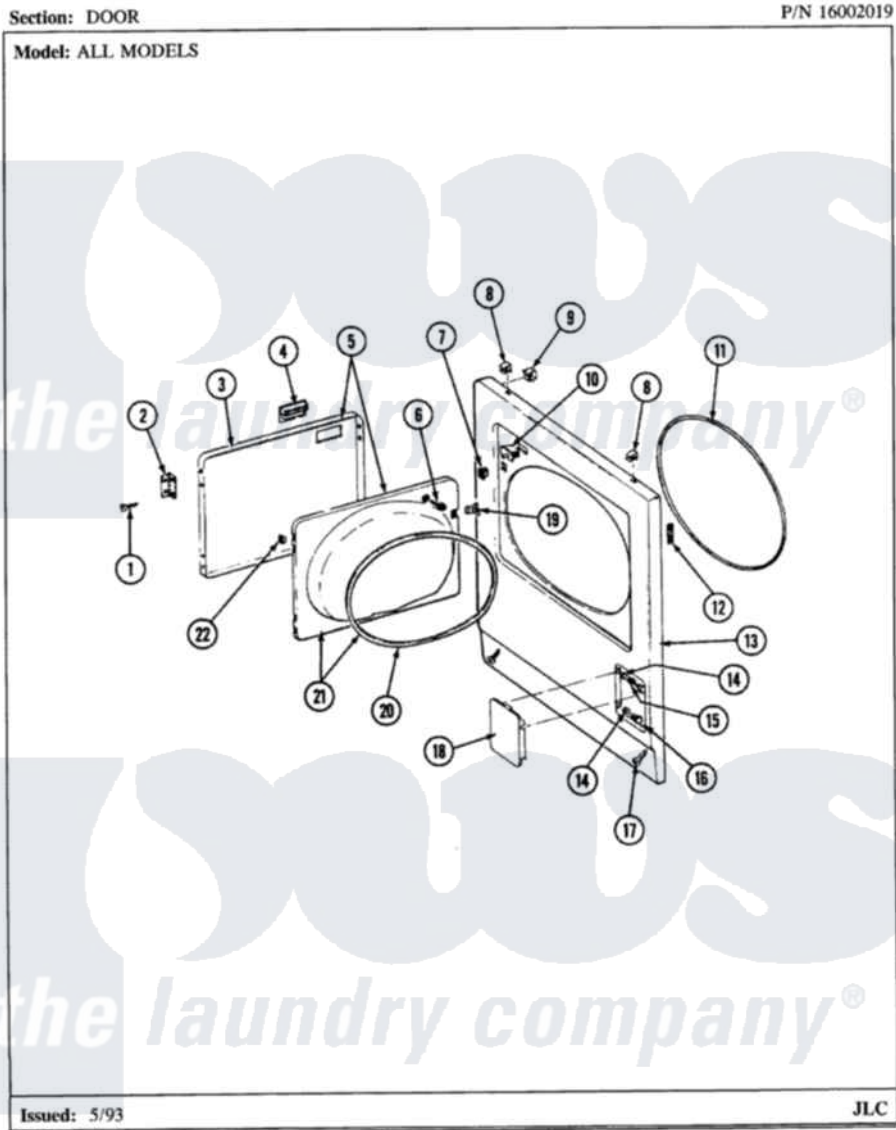

Maytag LDE7500ACW 07 - DOOR (LDE7500ACM,ADM) & (LDG)

Maytag [Residential Maytag LDE7500ACW Dryer Parts](#) Parts Diagram 07 - DOOR (LDE7500ACM,ADM) & (LDG)
 Click on the part number to view part

Item	Original Part Number	Replaced By	Status	Part Description
1	Y314062			Screw, Door Hinge And Panel
2	307099	33001230		Hinge, Door
3	314966L		Not Available	DOOR PANEL ALMOND
4	314972			Handle Door ALM
5	307111L	308061L		Door Assembly---NA
6	312960	489355		Screw, 8 X 1/2
7	306436			Door Latch Kit--W
8	212982	22001650		Fastener, Spring
9	Y310376			Clip, Door Switch Harness
10	Y305753	W10169313		Switch-Dor
11	314937			Seal, Front Panel
12	Y313907			Fastener, Twin
19	314936	33001305		Strike, Door
20	314935	33001192		Seal, Door
21	307098		Not Available	DOOR, INNER (W/SEAL)
22	Y313910			Clip, Door Liner To Outer Panel