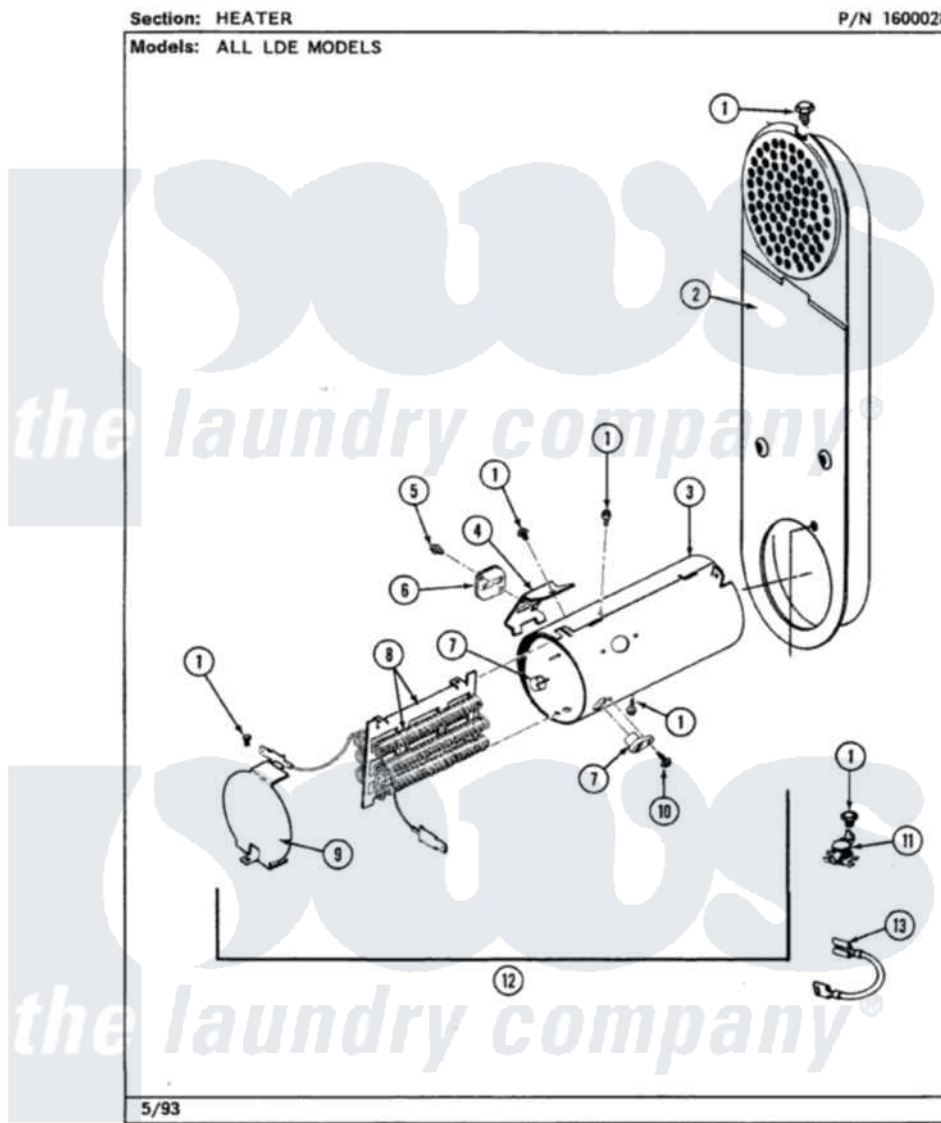

Maytag LDE7500ACW 08 - HEATER (LDE7500ACL,ACW,ADL,ADW)

Maytag [Residential Maytag LDE7500ACW Dryer Parts](#) Parts Diagram 08 - HEATER (LDE7500ACL,ACW,ADL,ADW)
Click on the part number to view part

Item	Original Part Number	Replaced By	Status	Part Description
1	211294	90767		Screw, 8A X 3/8 HeX Washer Head Tapping
2	308503		Not Available	INLET DUCT ASSEMBLY
"	307120		Not Available	INLET DUCT ASSY.
3	314995			Enclosure, Heater
4	315346			Bracket, Thermal Fuse
5	314848	W10116760		Screw
6	307473			Fuse, Thermal
7	314998			Insulator, Terminal
8	307184	Y308612		Heater Sub-Assembly
9	314999			Shield, Radiant
10	314554		Not Available	SCREW
11	303396			Thermostat, Hi-Limit
12	307178			Heater Assembly
13	Y307173			Wire, Jumper