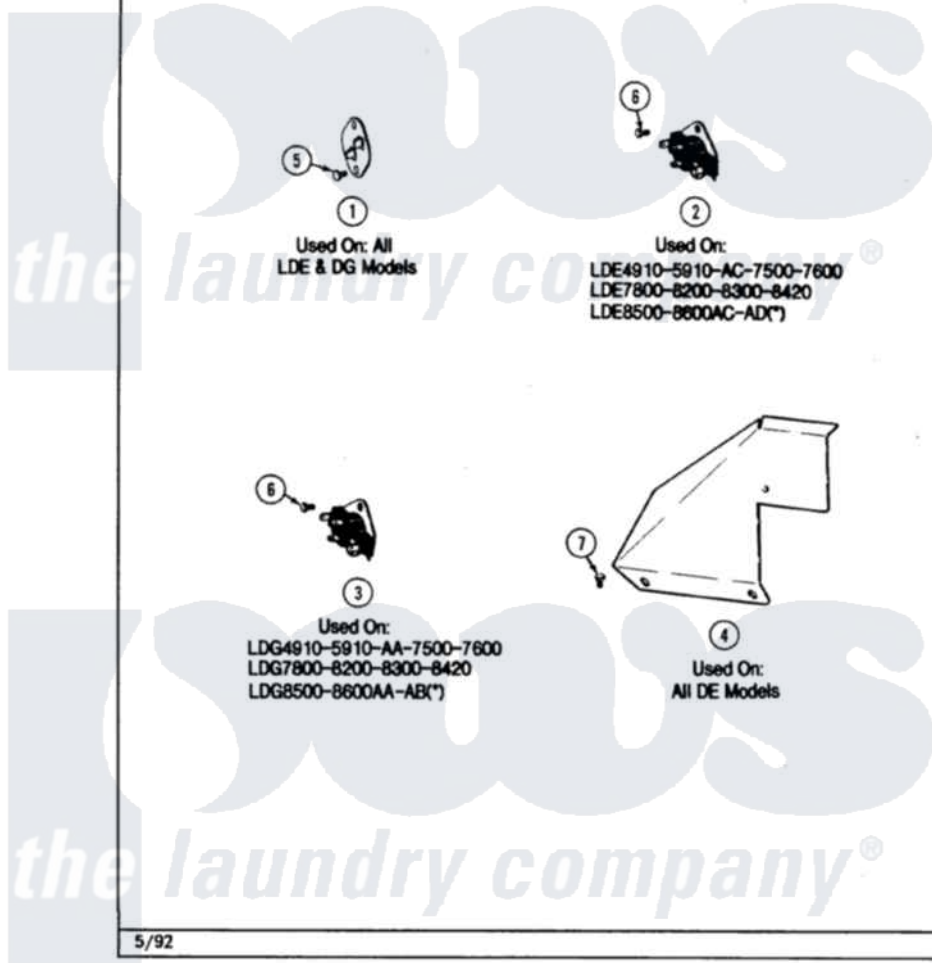

Maytag LDE7500ACW 09 - MOTOR DRIVE (LDE7500ACE,ADE) & (LDG)

Section: MOTOR DRIVE - THERMOSTATS

P/N 1600K

Models: ALL DE-DG MODELS

18

Maytag [Residential Maytag LDE7500ACW Dryer Parts](#) Parts Diagram 09 - MOTOR DRIVE (LDE7500ACE,ADE) & (LDG)
Click on the part number to view part

Item	Original Part Number	Replaced By	Status	Part Description
2	Y312961	W10116751		Screw
3	410233	9703438		Ring-Retr
4	312967			Clamp, Blower Housing
5	Y303836			Blower Wheel Assembly And Clamp
6	Y312893			Housing, Blower
7	901220			Ground Wire
8	Y303358	W10410999		Motor-Drve
9	306207		Not Available	(PROD. No.303358-8 & No.303358-9)
"	Y303877		Not Available	SWITCH, MOTOR EXTERNAL START No.303358-2, No.303358-4, 303358-7
"	Y303879			Switch, Motor External Start
10	Y015825			Clip, Motor To Motor Support
11	Y053241			Set Screw, Motor Pulley
12	Y305185	6-3051850		Pulley- MO
13	910343	488234		Screw 8-32 X 1/4

14	Y303945		IDLER SPRING ASSY. W/PLUG
15	Y312961	W10116751	Screw
16	Y312959		Poly "V" Belt For Tumbler
17	312958	354987	Ring, Retaining
18	Y312527		Washer, Idler Shaft
19	Y303705	6-3037050	Pulley- ID
20	Y014874		Screw, Idler Arm And Sleeve
21	Y312894	315772	Sleeve, Idler Arm
22	Y303363	6-3033630	Idler Arm
23	211294	90767	Screw, 8A X 3/8 HeX Washer Head Tapping
24	Y313582	W10116756	Spacer
25	312897		Not Available SUPPORT, MOTOR
26	Y310632	1163839	Screw
27	Y313561		Screw----NA
29	Y314137		Foot, Rubber
30	Y305086		Adjustable Leg And Nut
31	Y052740	62739	Nut, Lock
32	Y303361		Not Available BASE ASSY. (UPPER & LOWER)
33	Y310376		Clip, Door Switch Harness
34	Y303442		EXHAUST DUCT ASSEMBLY
35	410490		Spring, Retainer Wire Harness
36	Y313262	W10116752	Retainer-