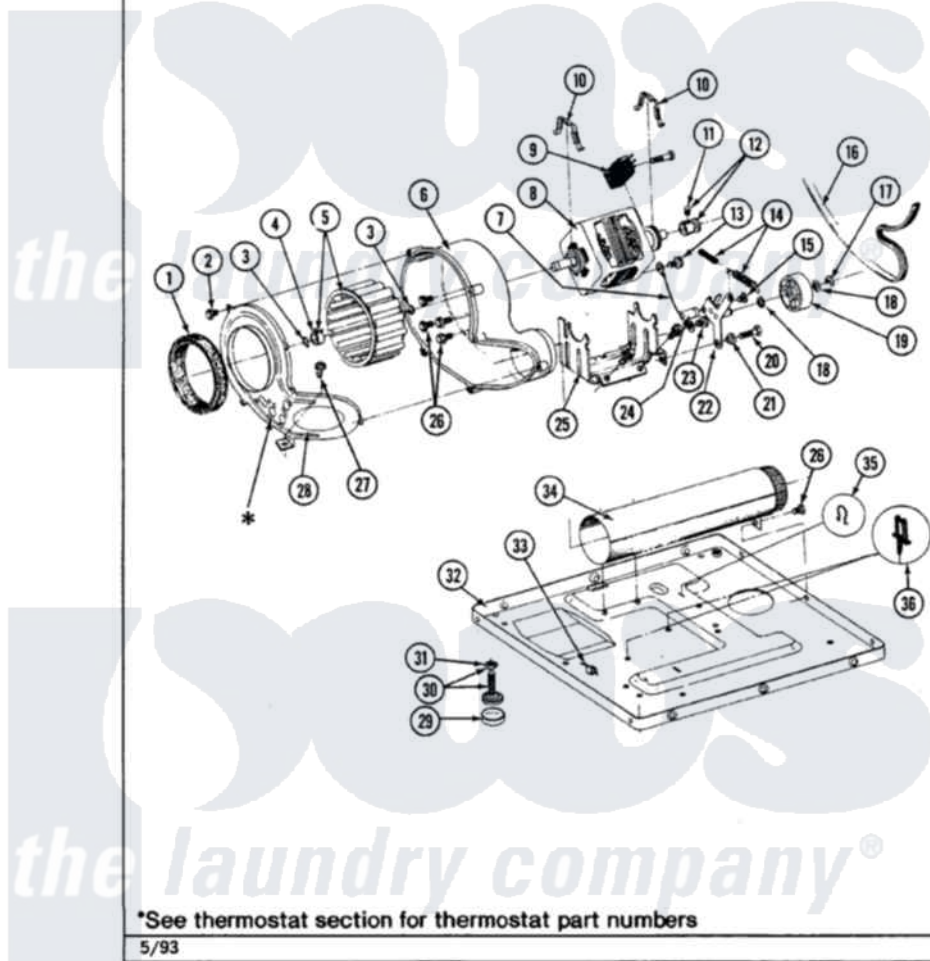

Maytag LDE7500ACW 10 - MOTOR DRIVE (LDE7500ACL,ACW,ADL,ADW)

Section: MOTOR DRIVE

P/N 1600028

Models: ALL MODELS

Maytag [Residential Maytag LDE7500ACW Dryer Parts](#) Parts Diagram 10 - MOTOR DRIVE
(LDE7500ACL,ACW,ADL,ADW)
[Click on the part number to view part](#)

Item	Original Part Number	Replaced By	Status	Part Description
1	Y312901			Seal, Housing Cover
2	Y312961	W10116751		Screw
3	410233	9703438		Ring-Retrn
4	312967			Clamp, Blower Housing
5	Y303836			Blower Wheel Assembly And Clamp
6	Y312893			Housing, Blower
7	901220			Ground Wire
8	Y303358	W10410999		Motor-Drve
9	306207		Not Available	(PROD. No.303358-8 & No.303358-9)
"	Y303877		Not Available	SWITCH, MOTOR EXTERNAL START No.303358-2, No.303358-4, 303358-7
"	Y303879			Switch, Motor External Start
10	Y015825			Clip, Motor To Motor Support
11	Y053241			Set Screw, Motor Pulley

12	Y305185	6-3051850		Pulley- MO
13	910343	488234		Screw 8-32 X 1/4
14	Y303945			IDLER SPRING ASSY. W/PLUG
15	Y312961	W10116751		Screw
16	Y312959			Poly "V" Belt For Tumbler
17	312958	354987		Ring, Retaining
18	Y312527			Washer, Idler Shaft
19	Y303705	6-3037050		Pulley- ID
20	Y014874			Screw, Idler Arm And Sleeve
21	Y312894	315772		Sleeve, Idler Arm
22	Y303363	6-3033630		Idler Arm
23	211294	90767		Screw, 8A X 3/8 HeX Washer Head Tapping
24	Y313582	W10116756		Spacer
25	312897		Not Available	SUPPORT, MOTOR
26	Y310632	1163839		Screw
27	Y313561			Screw---NA
28	314846			Cover, Blower Housing
29	Y314137			Foot, Rubber
30	Y305086			Adjustable Leg And Nut
31	Y052740	62739		Nut, Lock
32	Y303361		Not Available	BASE ASSY. (UPPER & LOWER)
33	Y310376			Clip, Door Switch Harness
34	Y303442			EXHAUST DUCT ASSEMBLY
35	410490			Spring, Retainer Wire Harness
36	Y313262	W10116752		Retainer-