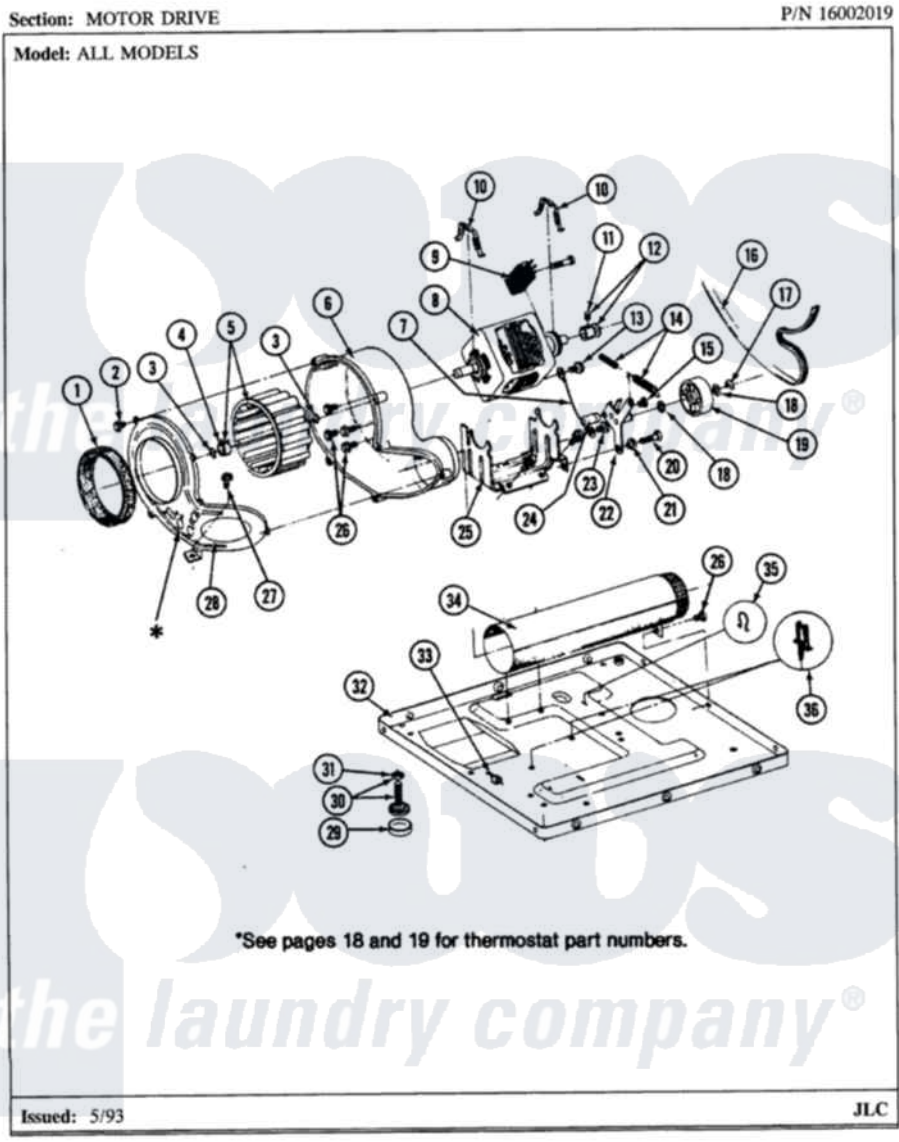

# Maytag LDE7500ACW 11 - MOTOR DRIVE (LDE7500ACM,ADM) & (LDG)

Maytag [Residential Maytag LDE7500ACW Dryer Parts](#) Parts Diagram 11 - MOTOR DRIVE (LDE7500ACM,ADM) & (LDG)

[Click on the part number to view part](#)

Item	Original Part Number	Replaced By	Status	Part Description
2	Y312961	<a href="#">W10116751</a>		Screw
3	410233	<a href="#">9703438</a>		Ring-Retrn
4	<a href="#">312967</a>			Clamp, Blower Housing
5	<a href="#">Y303836</a>			Blower Wheel Assembly And Clamp
6	<a href="#">Y312893</a>			Housing, Blower
7	<a href="#">901220</a>			Ground Wire
8	Y303358	<a href="#">W10410999</a>		Motor-Drive
9	306207		Not Available	(PROD. No.303358-8 & No.303358-9)
"	Y303877		Not Available	SWITCH, MOTOR EXTERNAL START No.303358-2, No.303358-4, 303358-7
"	<a href="#">Y303879</a>			Switch, Motor External Start
10	<a href="#">Y015825</a>			Clip, Motor To Motor Support
11	<a href="#">Y053241</a>			Set Screw, Motor Pulley
12	Y305185	<a href="#">6-3051850</a>		Pulley- MO